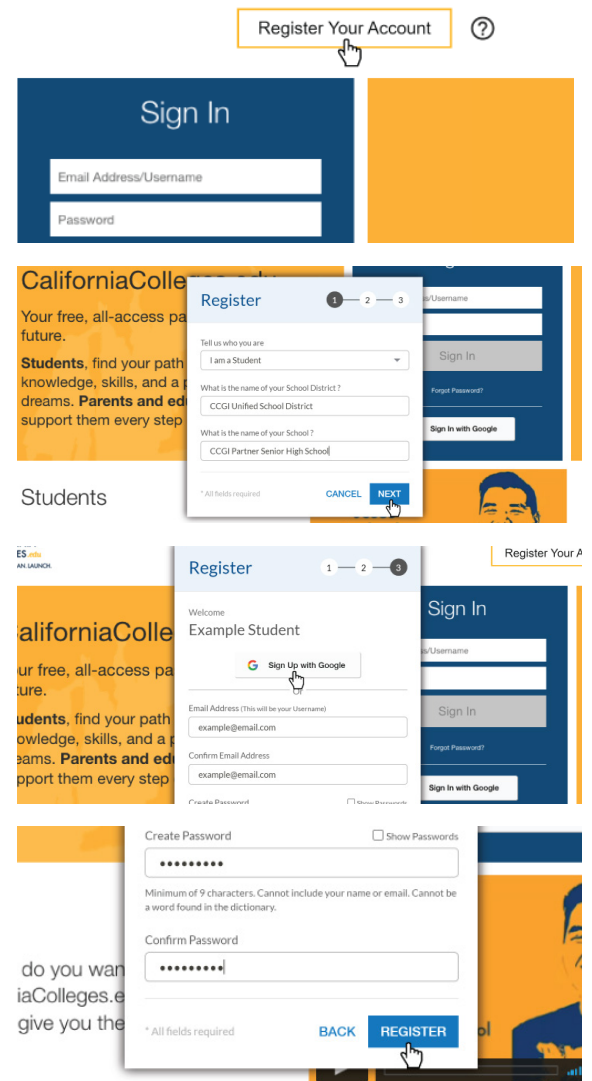

- Begin by clicking **Register Your Account** in the top right of your screen.
- Select **I am a Student** from the dropdown at the top and enter the names of your School District and your School. Then click **Next**.
- Some school districts partner with the California College Guidance Initiative to give their students access to additional tools on CaliforniaColleges.edu. To learn if you are in a partner district, visit bit.ly/districtpartners
- If you are in a partner district, you'll be prompted to enter your Student ID and your Date of Birth.
- If your school district is not partner district, you'll be asked to enter the following information:
  - First and Last Name
  - Student ID
  - Date of Birth
  - Grade Level
- Select whether or not you have used a CaliforniaColleges.edu account before at a different school. Then click **Next**.
- If your campus uses **Sign Up with Google**, click the button at the top. If not, you can register an account using your email address. Please remember to follow the rules set up by your school.
- To register with your email, enter your email address. Then re-enter it to confirm.
- Enter a password, making sure that it meets the password requirements. Then re-enter your password to confirm, and click **Register**.

It's that easy. Now you can use CaliforniaColleges.edu tools to help your journey to college and career success. To learn more about how CaliforniaColleges.edu can help you smooth your college and career path, visit CaliforniaColleges.edu/#/help

Video instructions on how to register your account are available at vimeo.com/californiacolleges/registering-your-account

Managed by

California College

Guidance Initiative