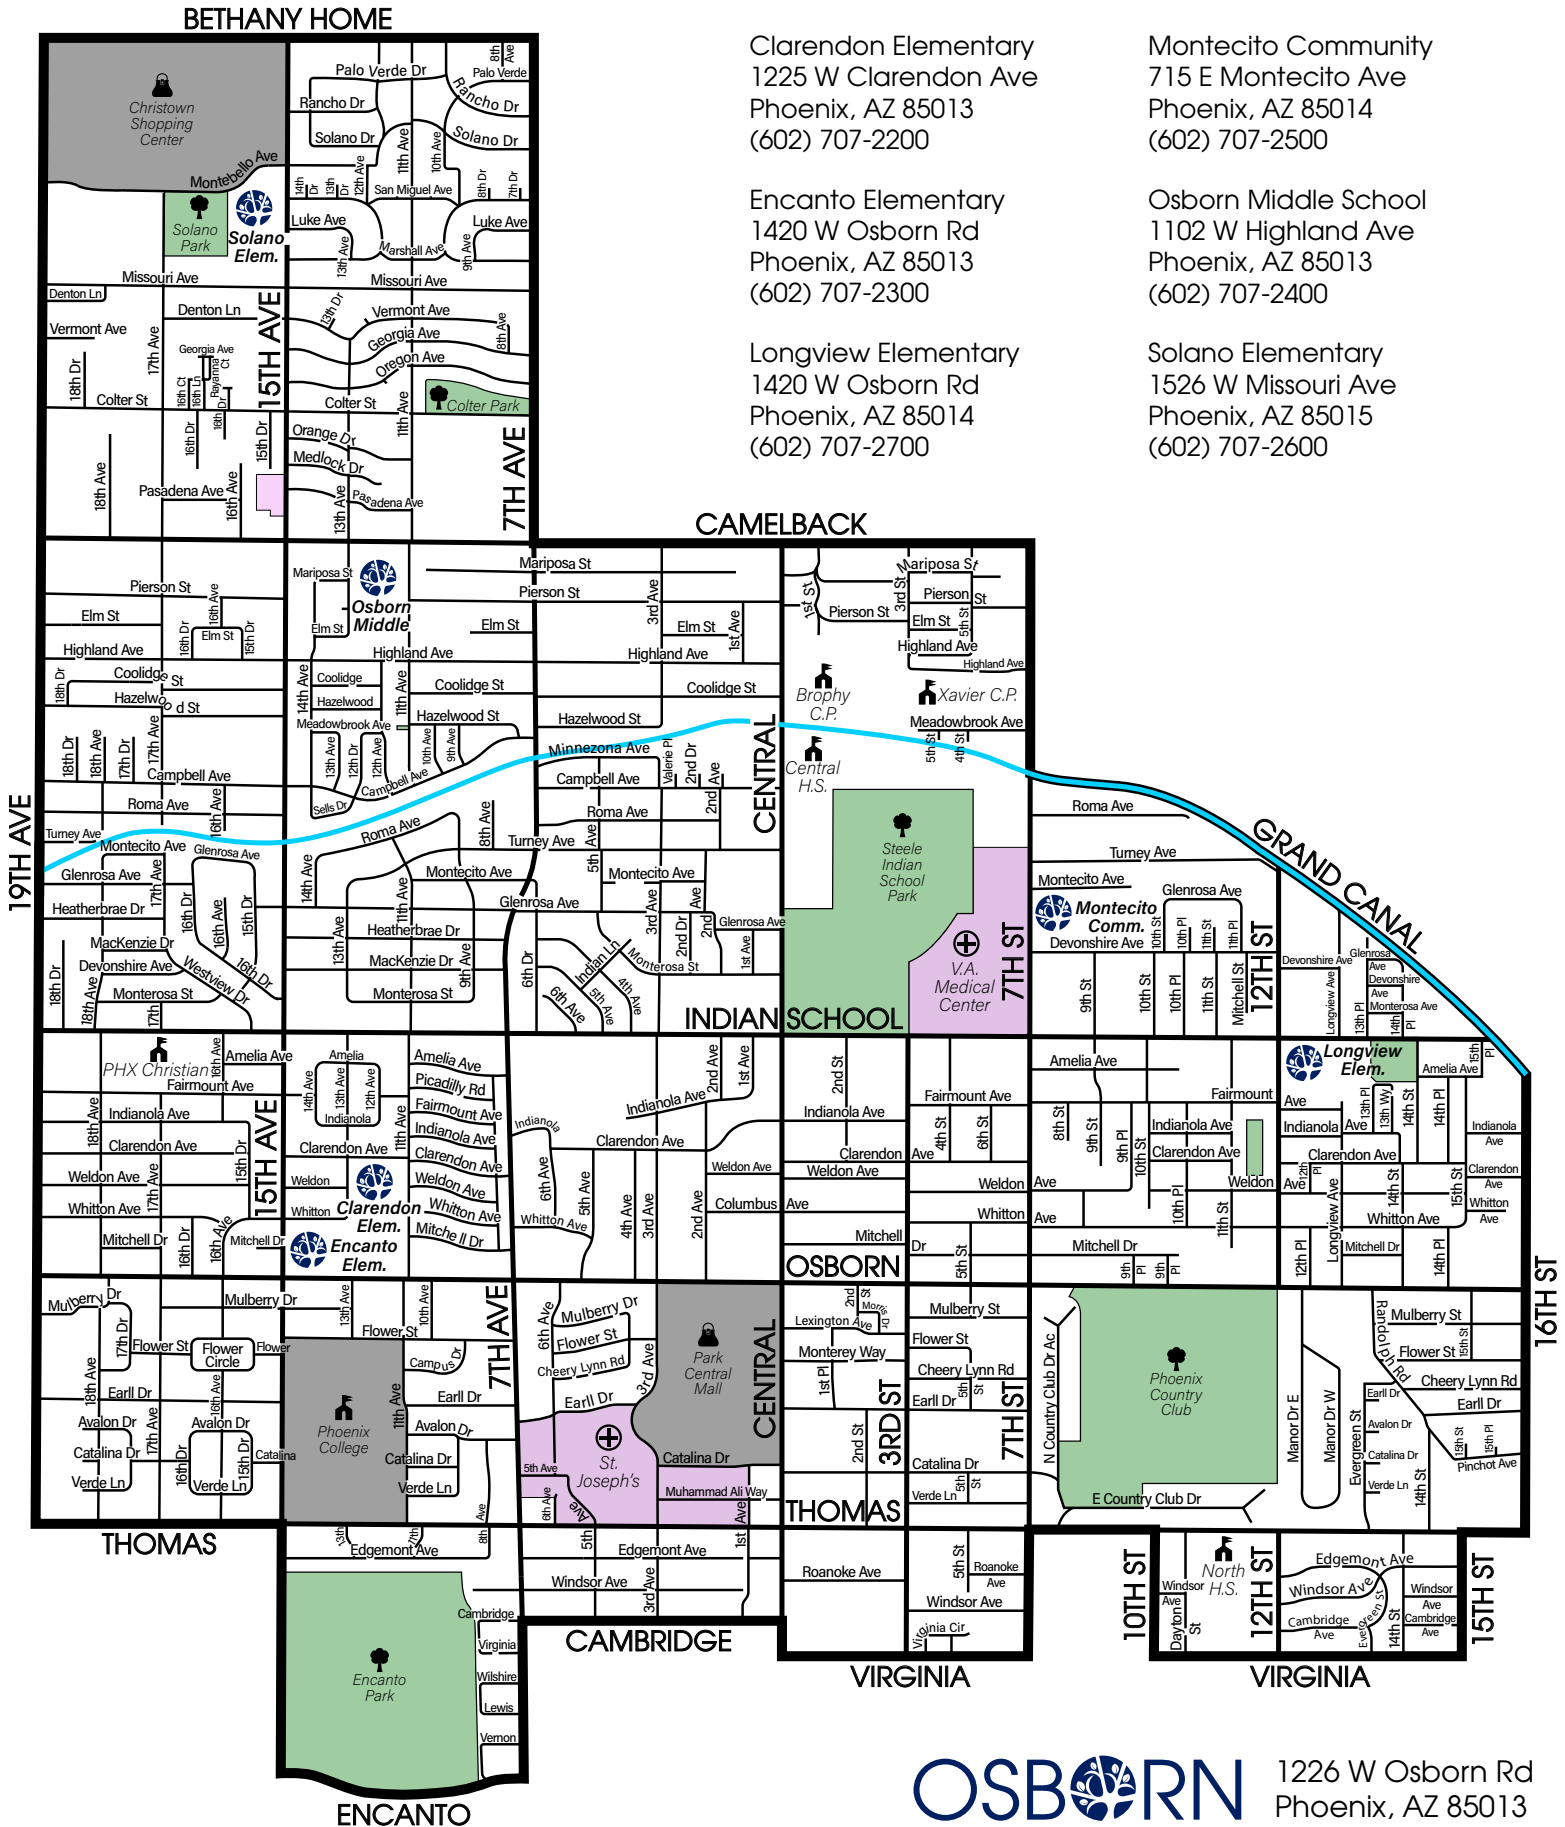

# OSBORN MIDDLE SCHOOL BOUNDARY MAP

Clarendon Elementary  
1225 W Clarendon Ave  
Phoenix, AZ 85013  
(602) 707-2200

Montecito Community  
715 E Montecito Ave  
Phoenix, AZ 85014  
(602) 707-2500

Encanto Elementary  
1420 W Osborn Rd  
Phoenix, AZ 85013  
(602) 707-2300

Osborn Middle School  
1102 W Highland Ave  
Phoenix, AZ 85013  
(602) 707-2400

Longview Elementary  
1420 W Osborn Rd  
Phoenix, AZ 85014  
(602) 707-2700

Solano Elementary  
1526 W Missouri Ave  
Phoenix, AZ 85015  
(602) 707-2600