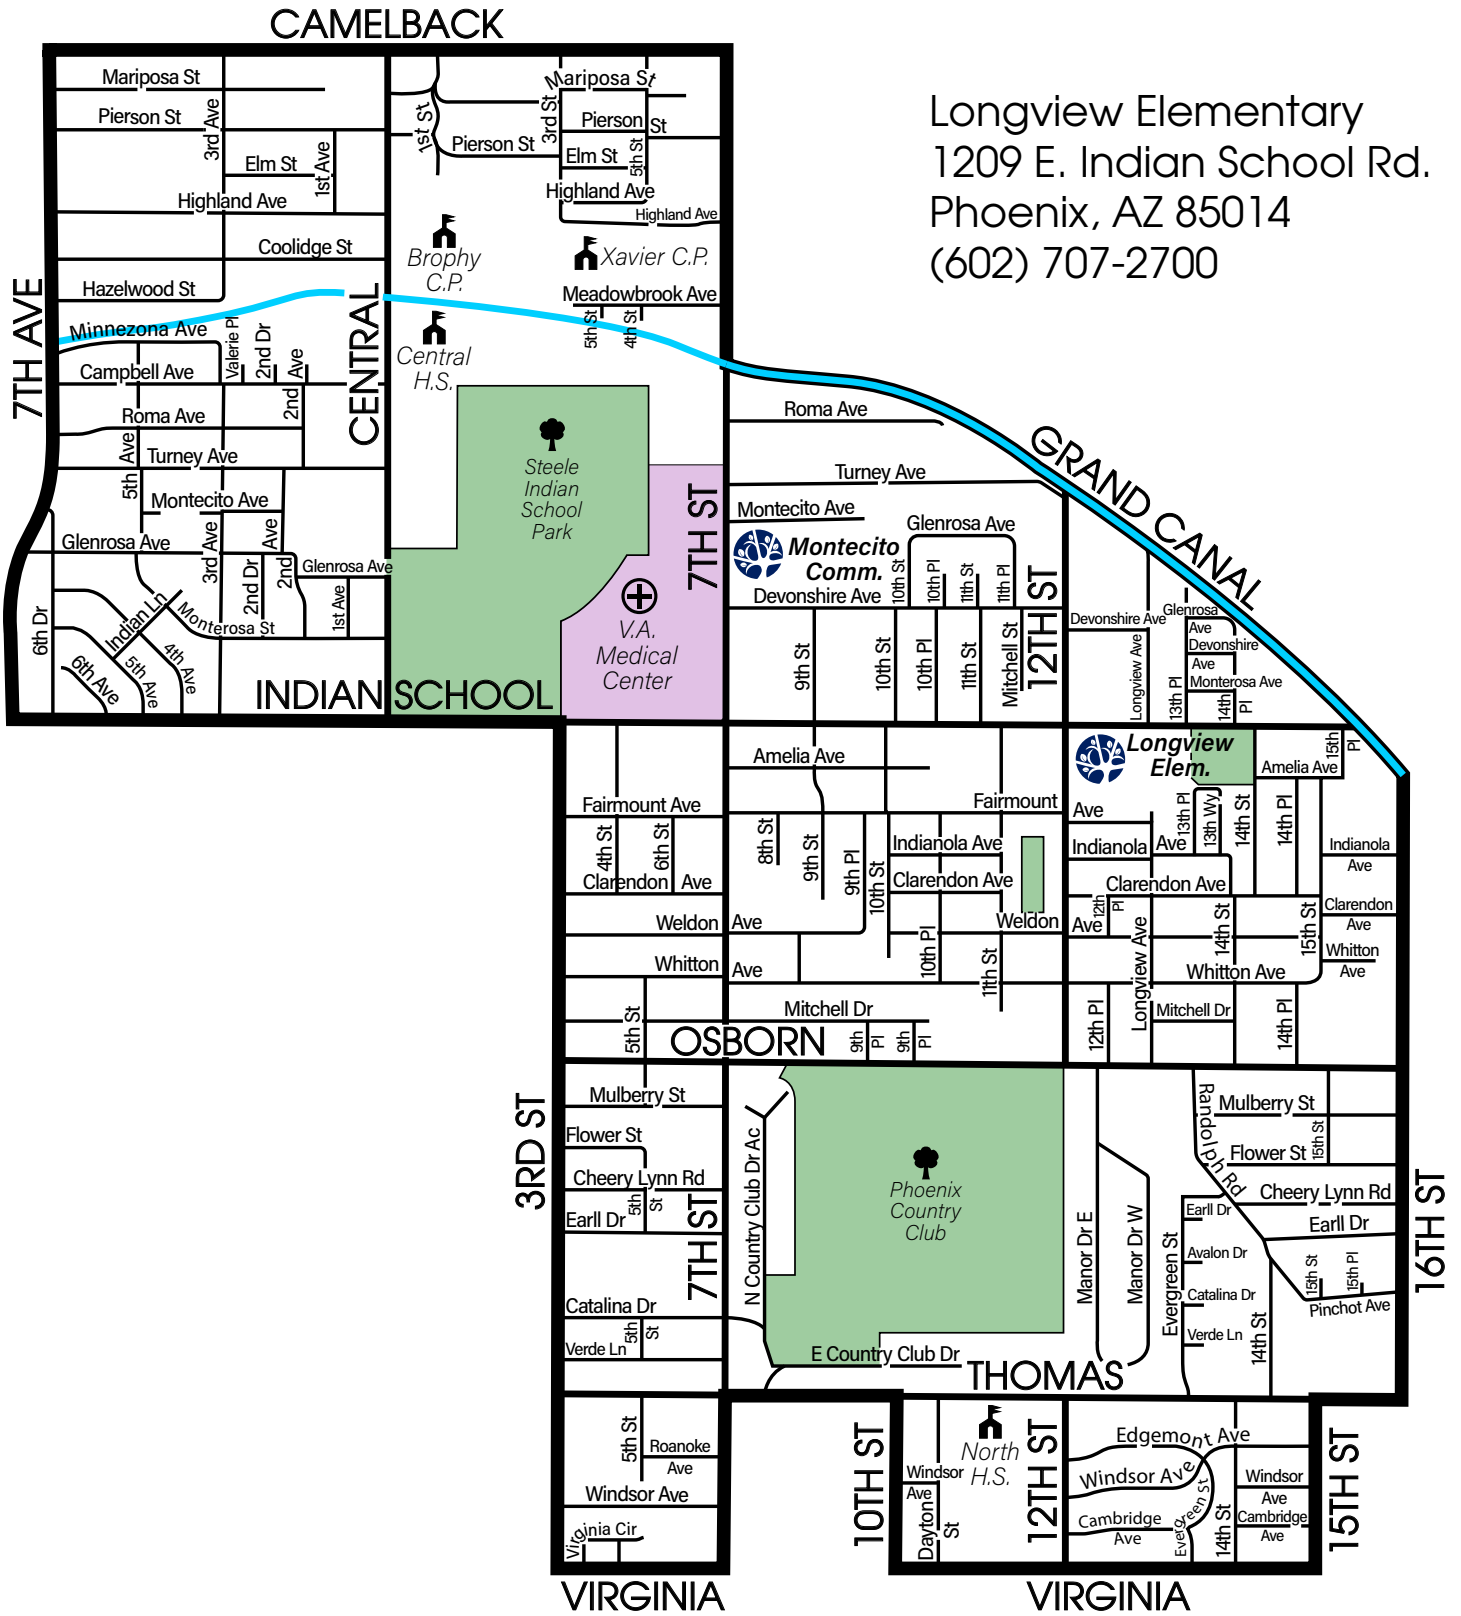

LONGVIEW ELEMENTARY BOUNDARY MAP

Longview Elementary
 1209 E. Indian School Rd.
 Phoenix, AZ 85014
 (602) 707-2700