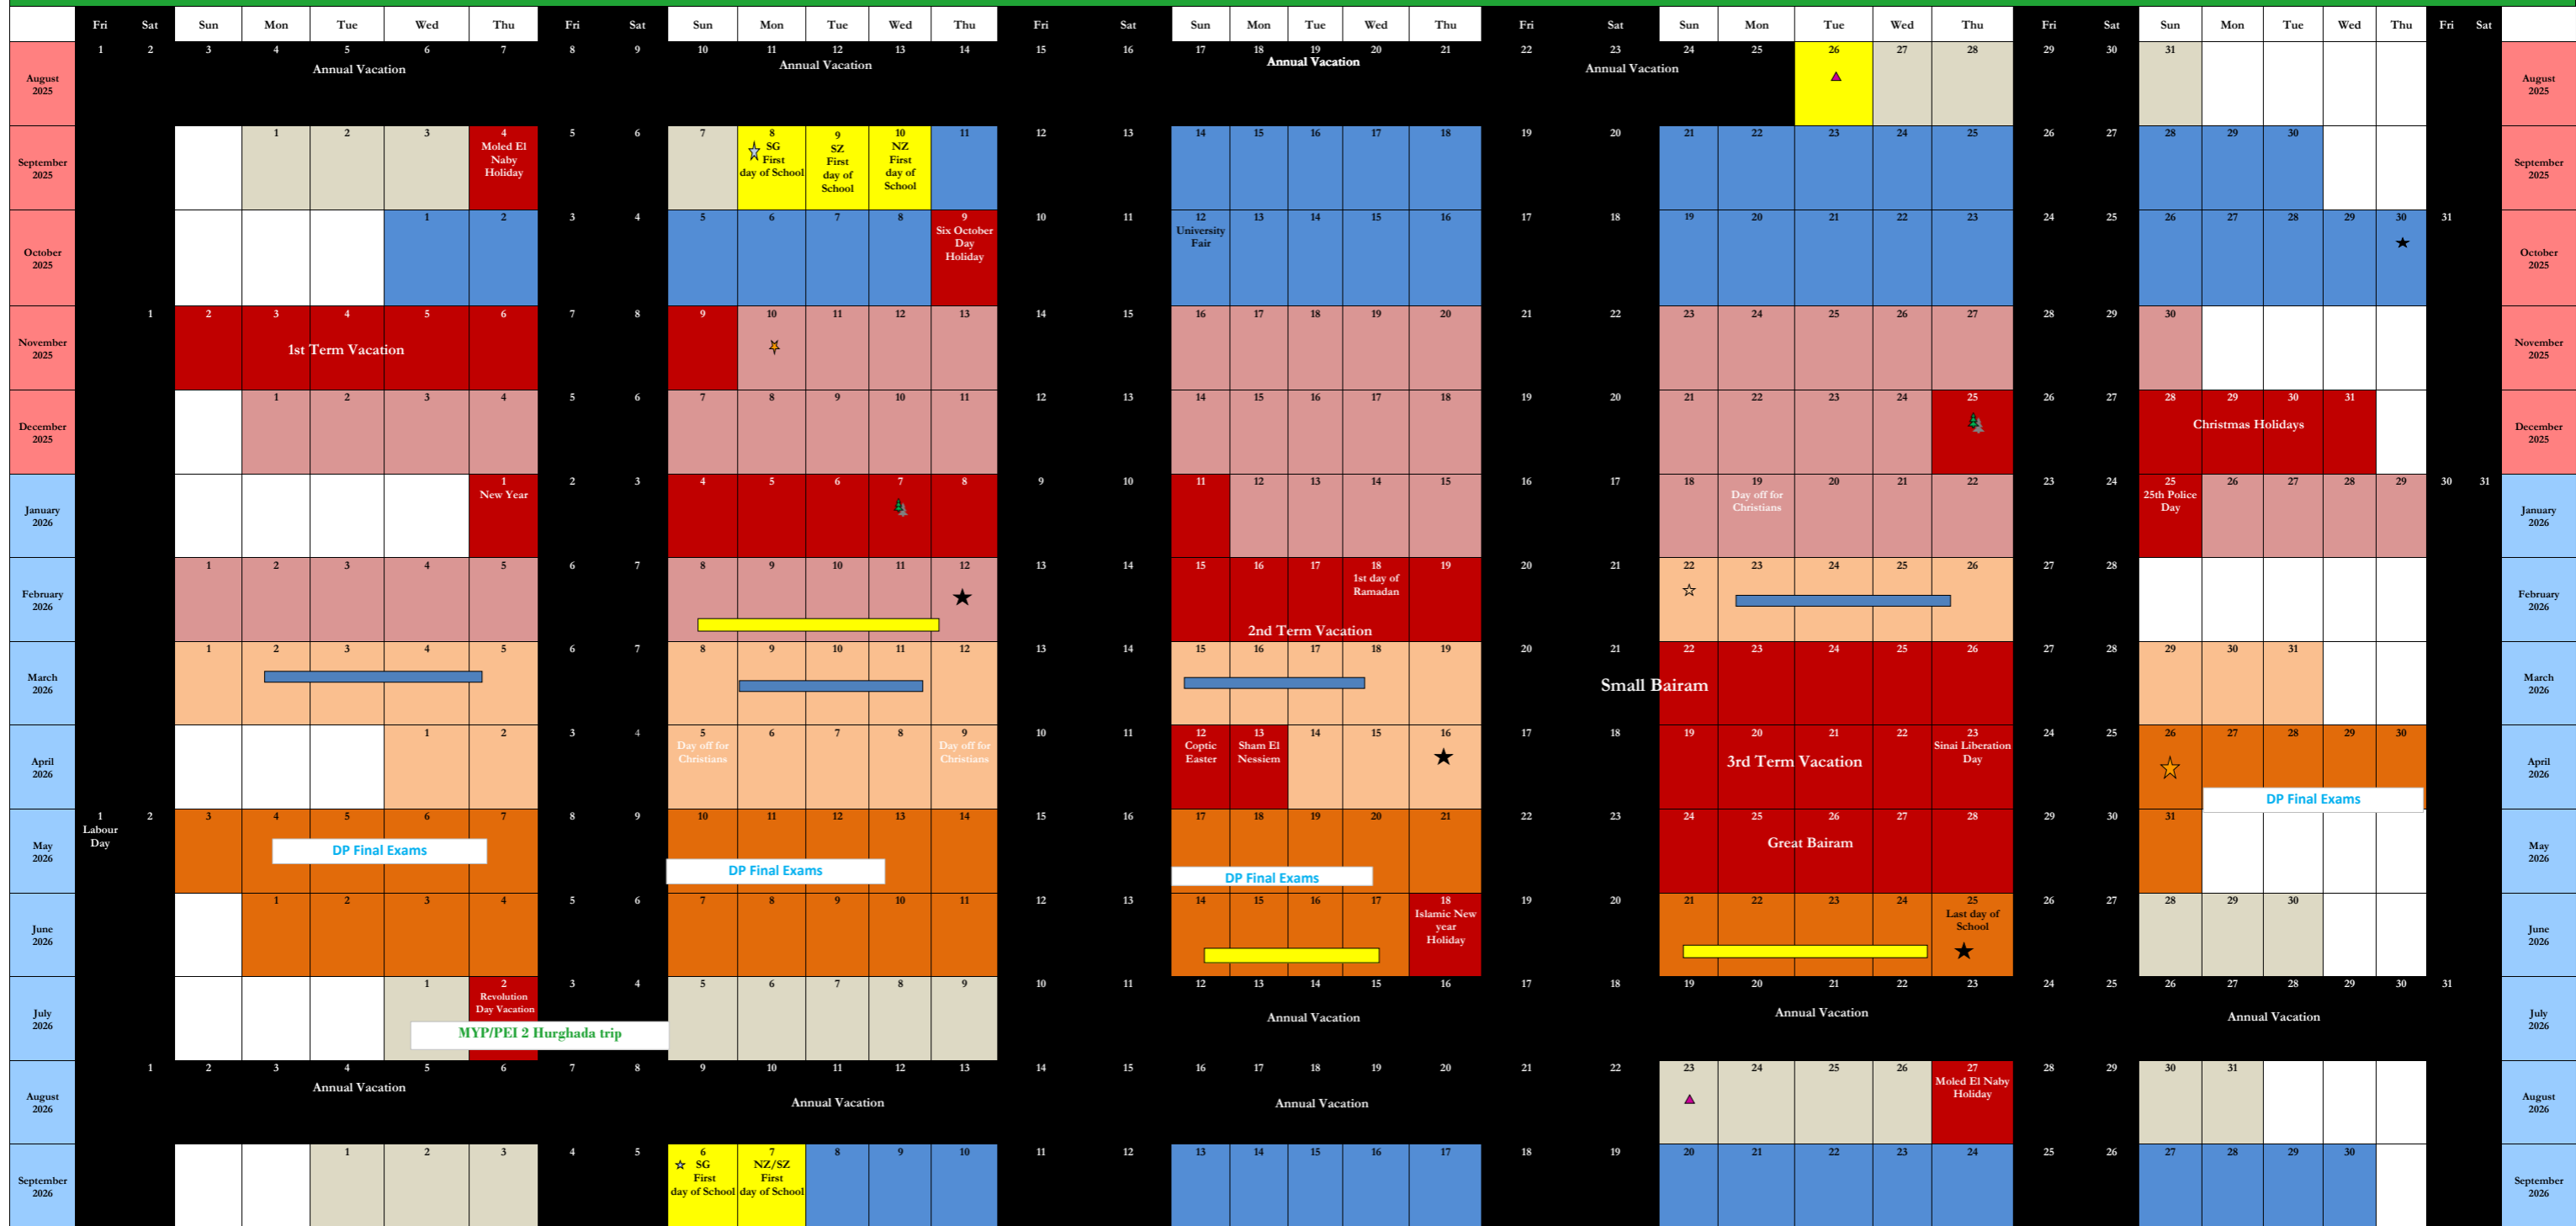

GPIS YEARLY EXTERNAL CALENDAR SY 2025-2026 UPDATED 2/9/2025

▲	First working day for Staff	☆ ☆ ☆ ☆	First day of first term First day of second term First day of third term First day of fourth term
▲	Christmas	■	Holidays & Vacations
★	End of term	●	Training & Preparation period
	Students Hours for Ramadan (8:30 - 1:30)	●	Half Day for Schools & Nurseries (Students leave at 12:30)
			MYP Exams (MYP Students will leave early)

SY 2025-2026	
Term 1	38
Term 2	56
Term 3	33
Term 4	39
Total No. of days	166

33+23