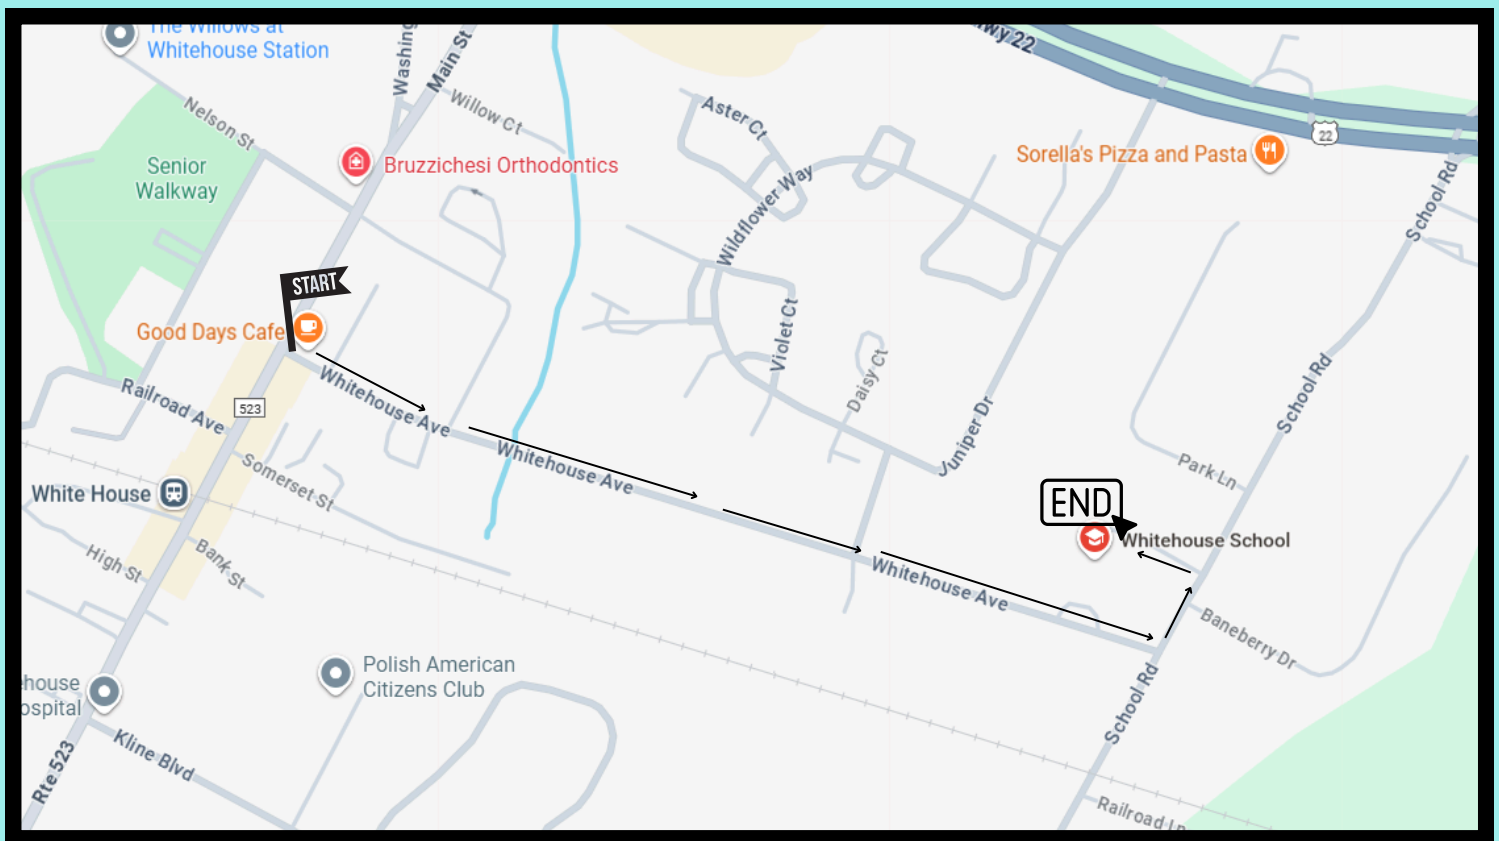

Whitehouse School

Walk/Roll to School Day!

Join in the fun!!

**Friday,
October 10, 2025
8:00 am**
Corner of Main St. and Whitehouse Ave.
(Good Days Cafe)

2 Easy Ways to Participate:

1 **Walk**

2 **Roll**

Golden Sneaker Trophy!!!

Walk/Roll Route

**Begin at the corner of Main St. and
Whitehouse Ave.**

**Walk on the sidewalk down Whitehouse Ave.
(.5 mile) in the direction of the school.
End the walk at the main entrance of
Whitehouse School**

**Students may join the route at any point
from neighboring streets.**

The Hunterdon County Safe Routes to School Program is a statewide program, facilitated locally by goHunterdon, a local non profit dedicated to safe, sustainable transportation and community mobility.

Ruta del programa Caminar o Rodar a la escuela

**Comience en la esquina de Main St. y Whitehouse Ave.
Camine por la acera por Whitehouse Ave. (0.5 millas)
en dirección a la escuela.
Termine la caminata en la entrada principal de la
Escuela Whitehouse.**