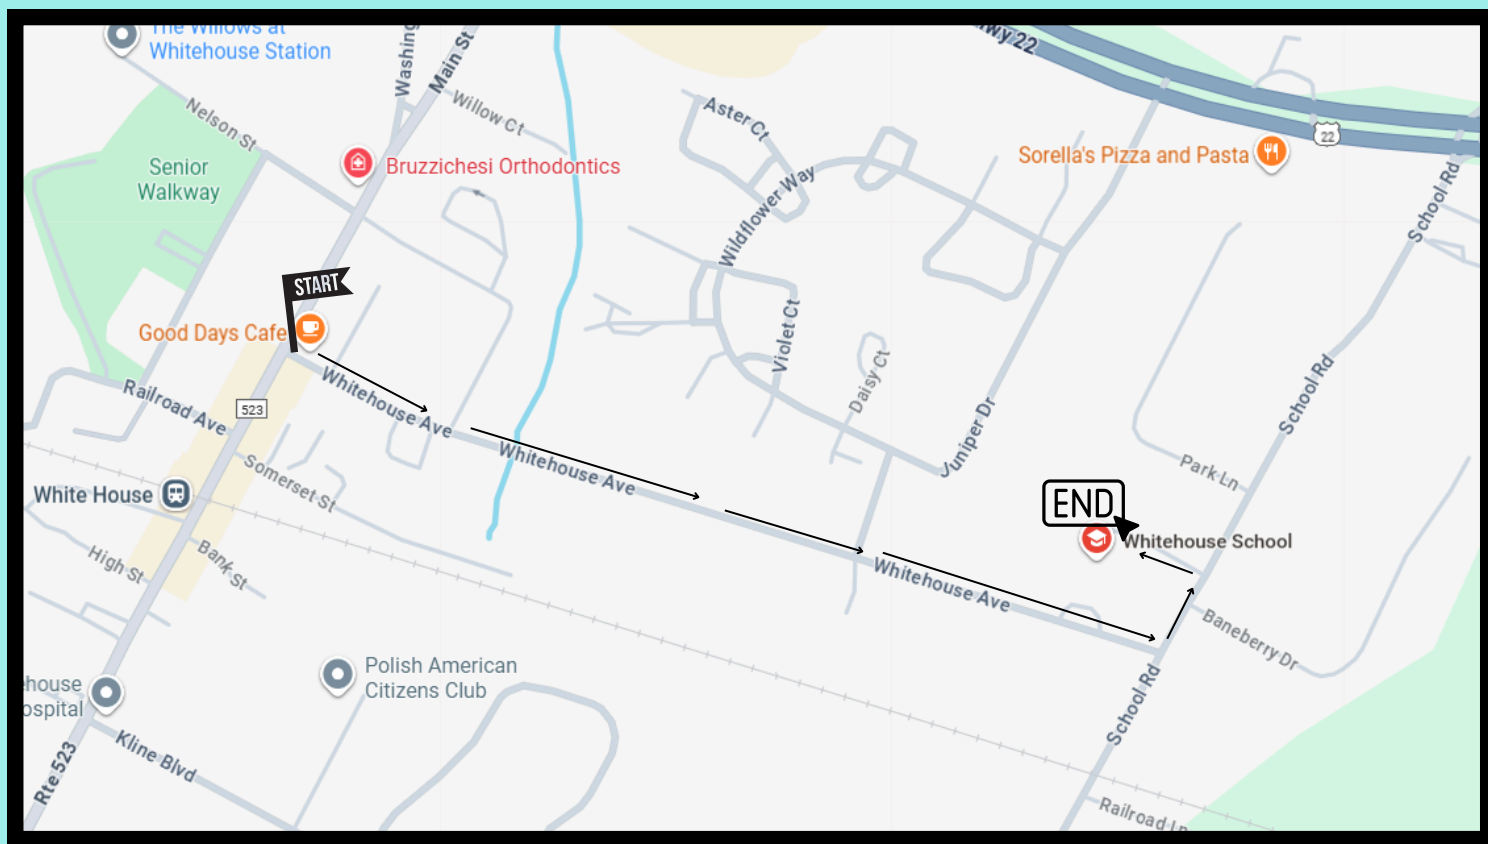

Ruta del programa Caminar o Rodar a la escuela

**Comience en la esquina de Main St. y Whitehouse Ave.
Camine por la acera por Whitehouse Ave. (0.5 millas)
en dirección a la escuela.
Termine la caminata en la entrada principal de la
Escuela Whitehouse.**

Los estudiantes pueden unirse a la ruta en cualquier punto desde las
calles vecinas.

El Programa de Rutas Seguras a la Escuela del Condado de Hunterdon es un programa estatal, facilitado localmente por goHunterdon, una organización local sin fines de lucro dedicada al transporte seguro y sostenible y a la movilidad de la comunidad. Los objetivos del Programa Rutas Seguras son simples: «Donde sea seguro, haz que más niños vayan en bicicleta o caminando; Donde no sea seguro, hazlo seguro».