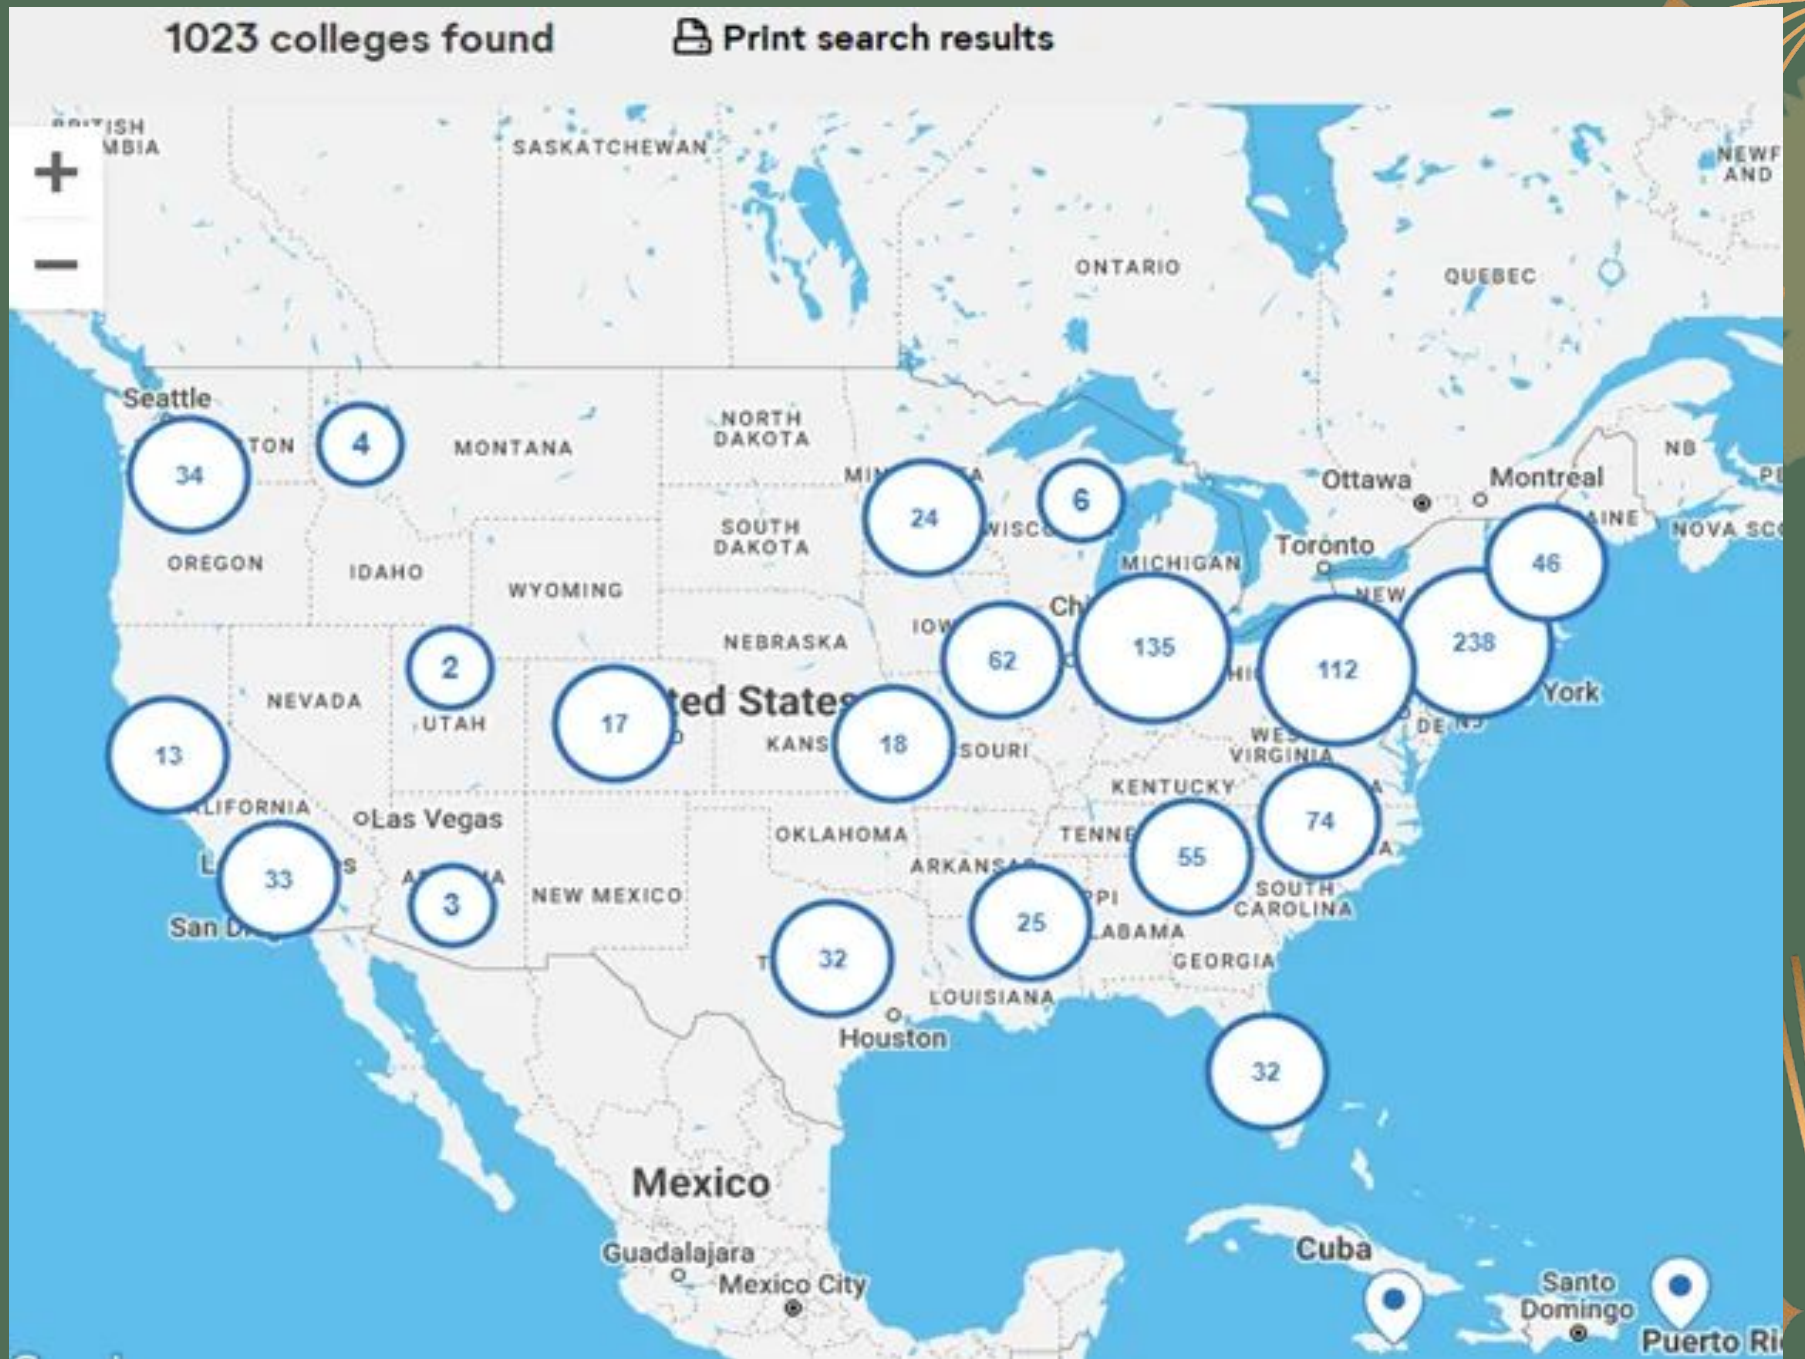

Sacramento ●

Stanislaus ●

Fresno ●

San Luis Obispo ●

Bakersfield ●

Channel Islands ●

Northridge ●

Los Angeles ●
Dominguez Hills ●
Long Beach ●

San Bernadino ●
Pomona ●
Fullerton ●

San Marcos ●
San Diego ●

UNIVERSITY OF CALIFORNIA

UC Davis ● ★ Sacramento

UC Berkeley ●

UC Santa Cruz ●

UC Merced ●

UC Santa Barbara ●

UCLA ●

UC Riverside ●

UC Irvine ●

UC San Diego ●

[More Details](#)

COMMON APP CAMPUSES

HBCU

California Community Colleges by Region