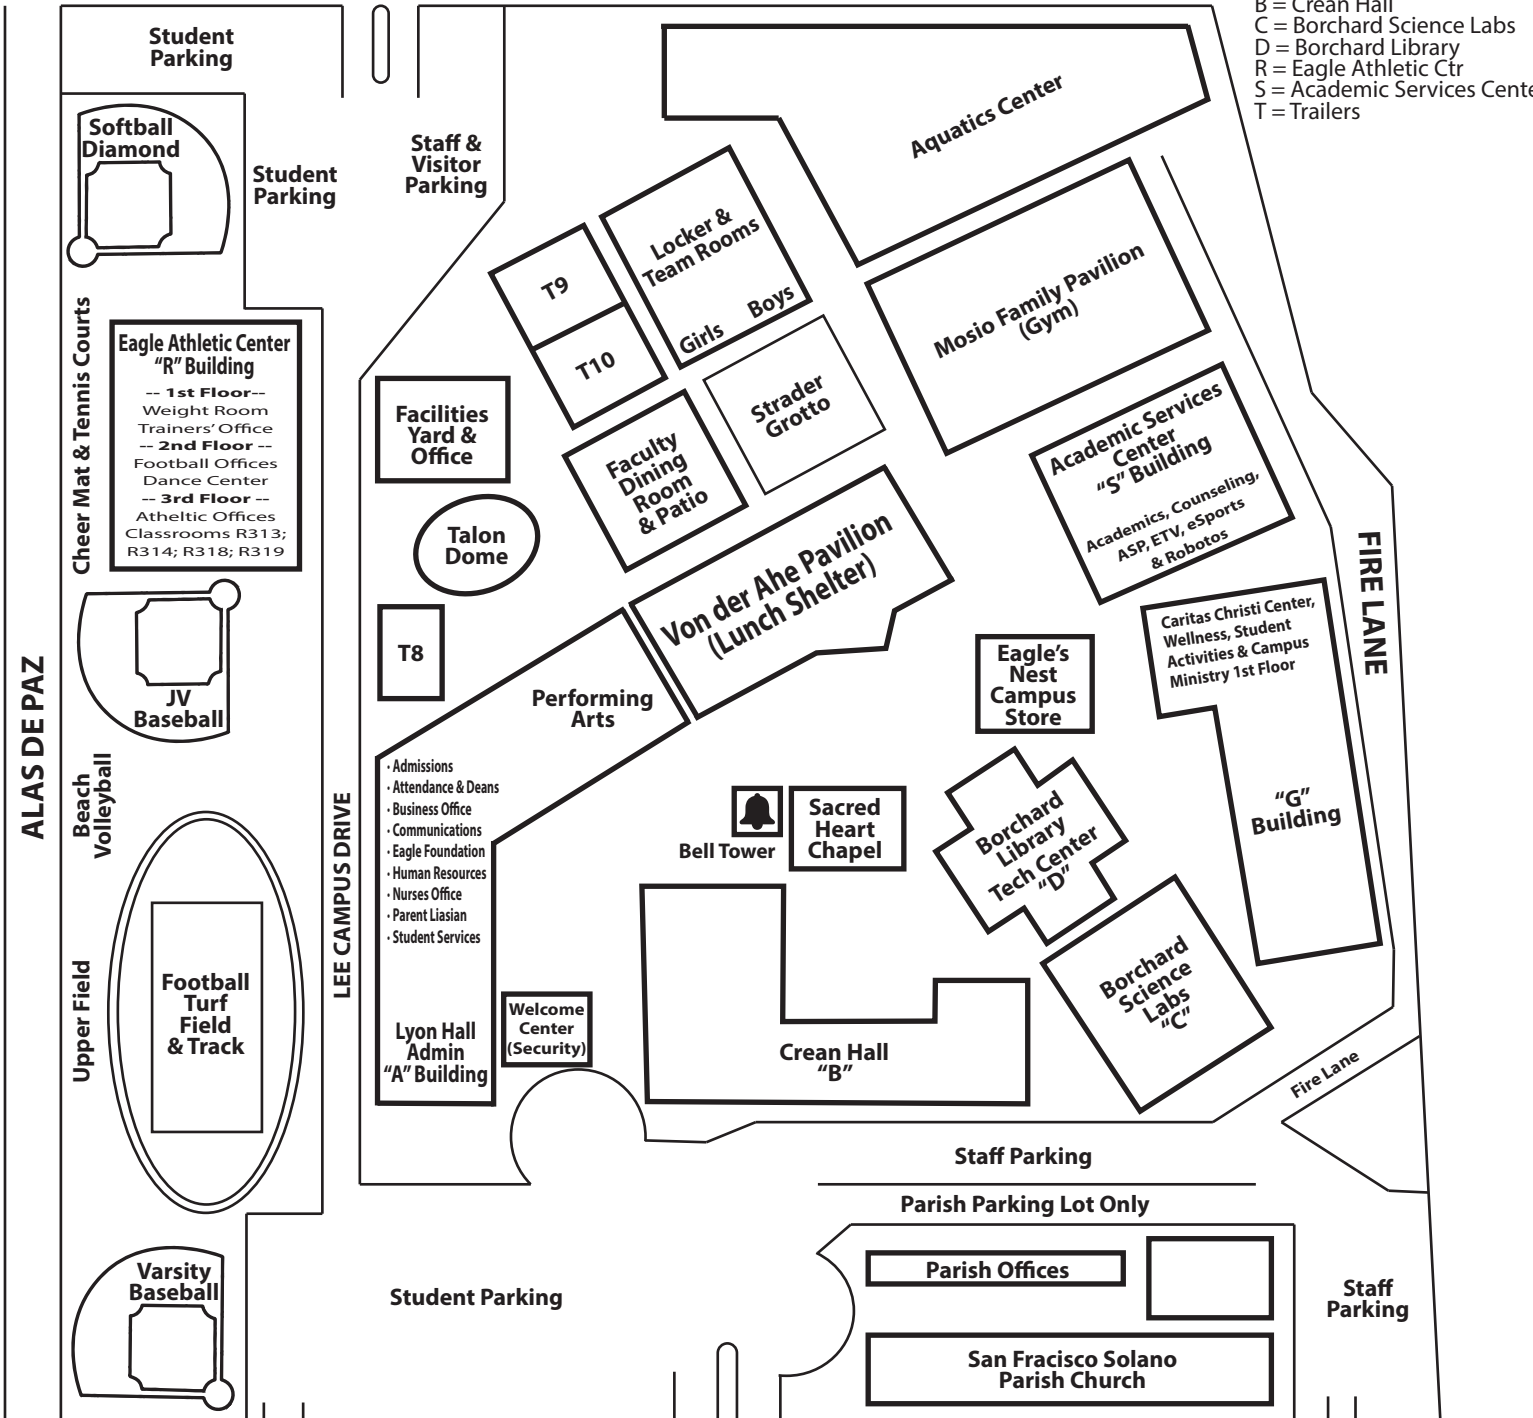

Santa Margarita Catholic High School CAMPUS MAP

22062 Antonio Parkway - Rancho Santa Margarita, CA 92688 (949) 766-6000

Dove
Canyon
Gate

Map not to scale

PLANO TRABUCO

Coto
Gate

Building Letter Key

- A = Lyon Hall
- B = Crean Hall
- C = Borchard Science Labs
- D = Borchard Library
- R = Eagle Athletic Ctr
- S = Academic Services Center
- T = Trailers

ANTONIO PARKWAY