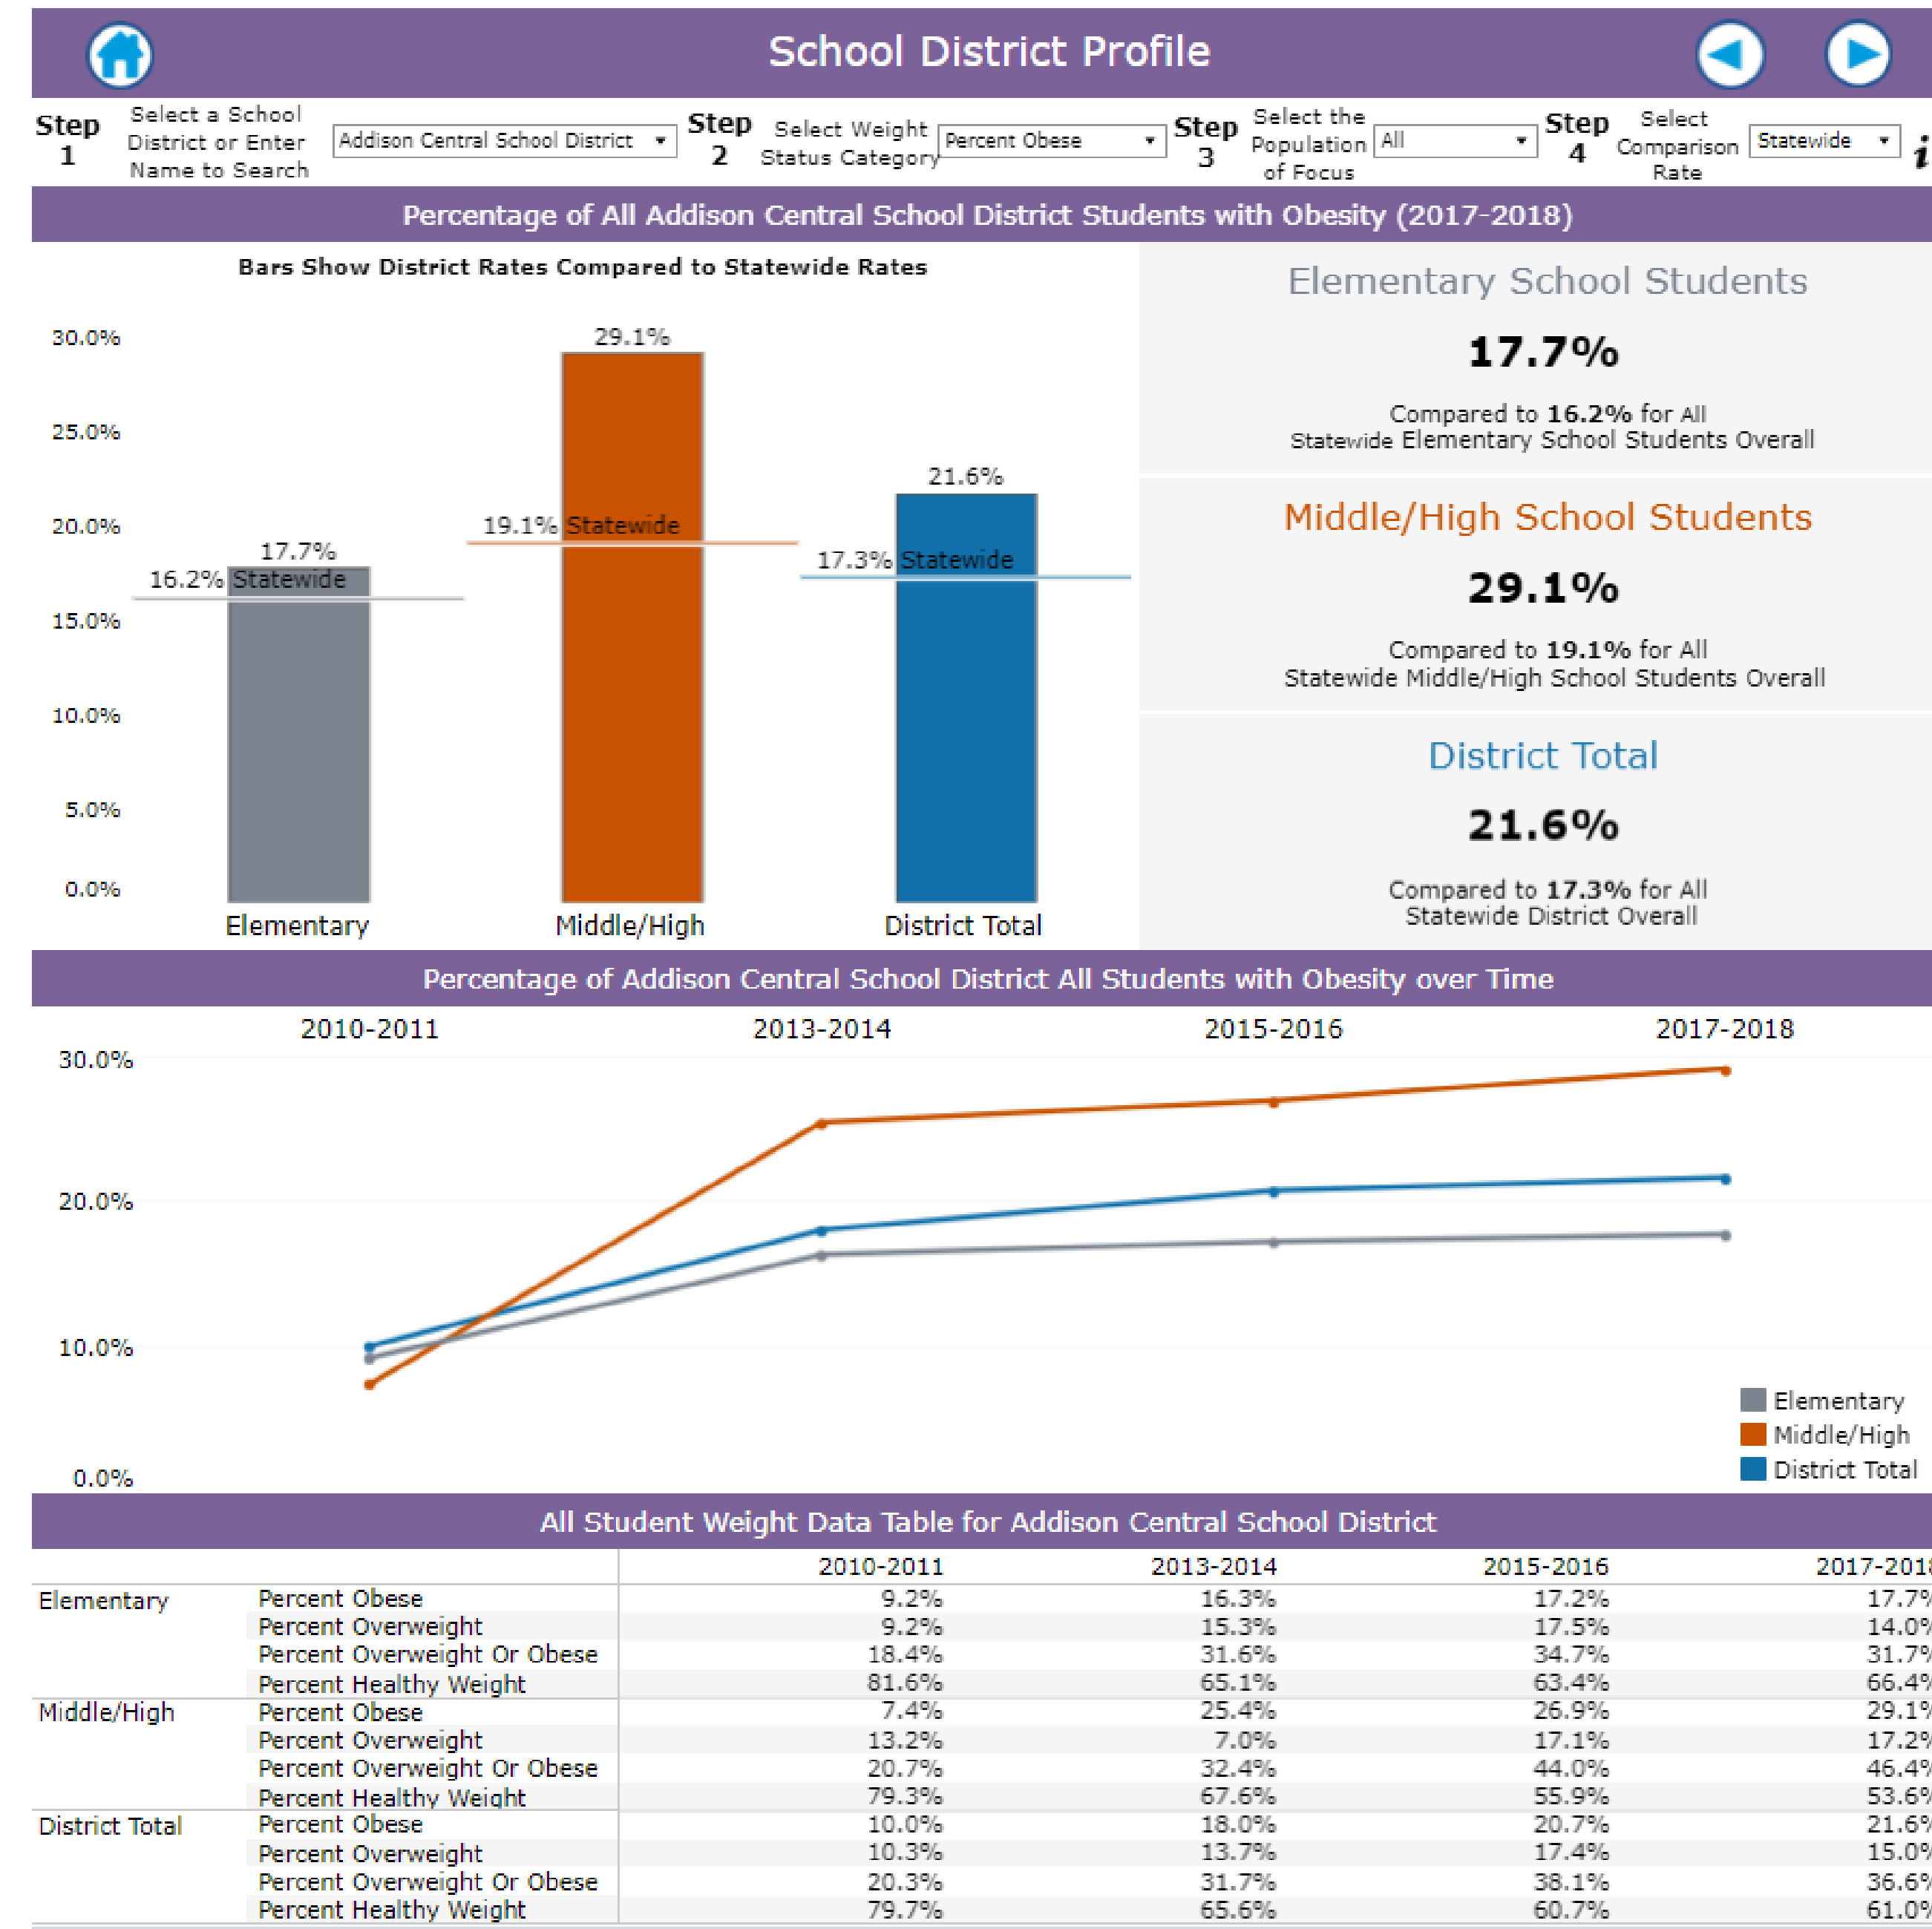

Where Do I Find Student Weight Data for My School?

<https://nyshc.health.ny.gov/web/nyapd>

Department of Health

Find a School District Profile

Use the **Student Weight Data Explorer** to look at an individual district, compare multiple districts, or examine statewide, regional, & county-level trends.

Compare Counties

Compare School Districts

See Statewide, Regional & County Trends