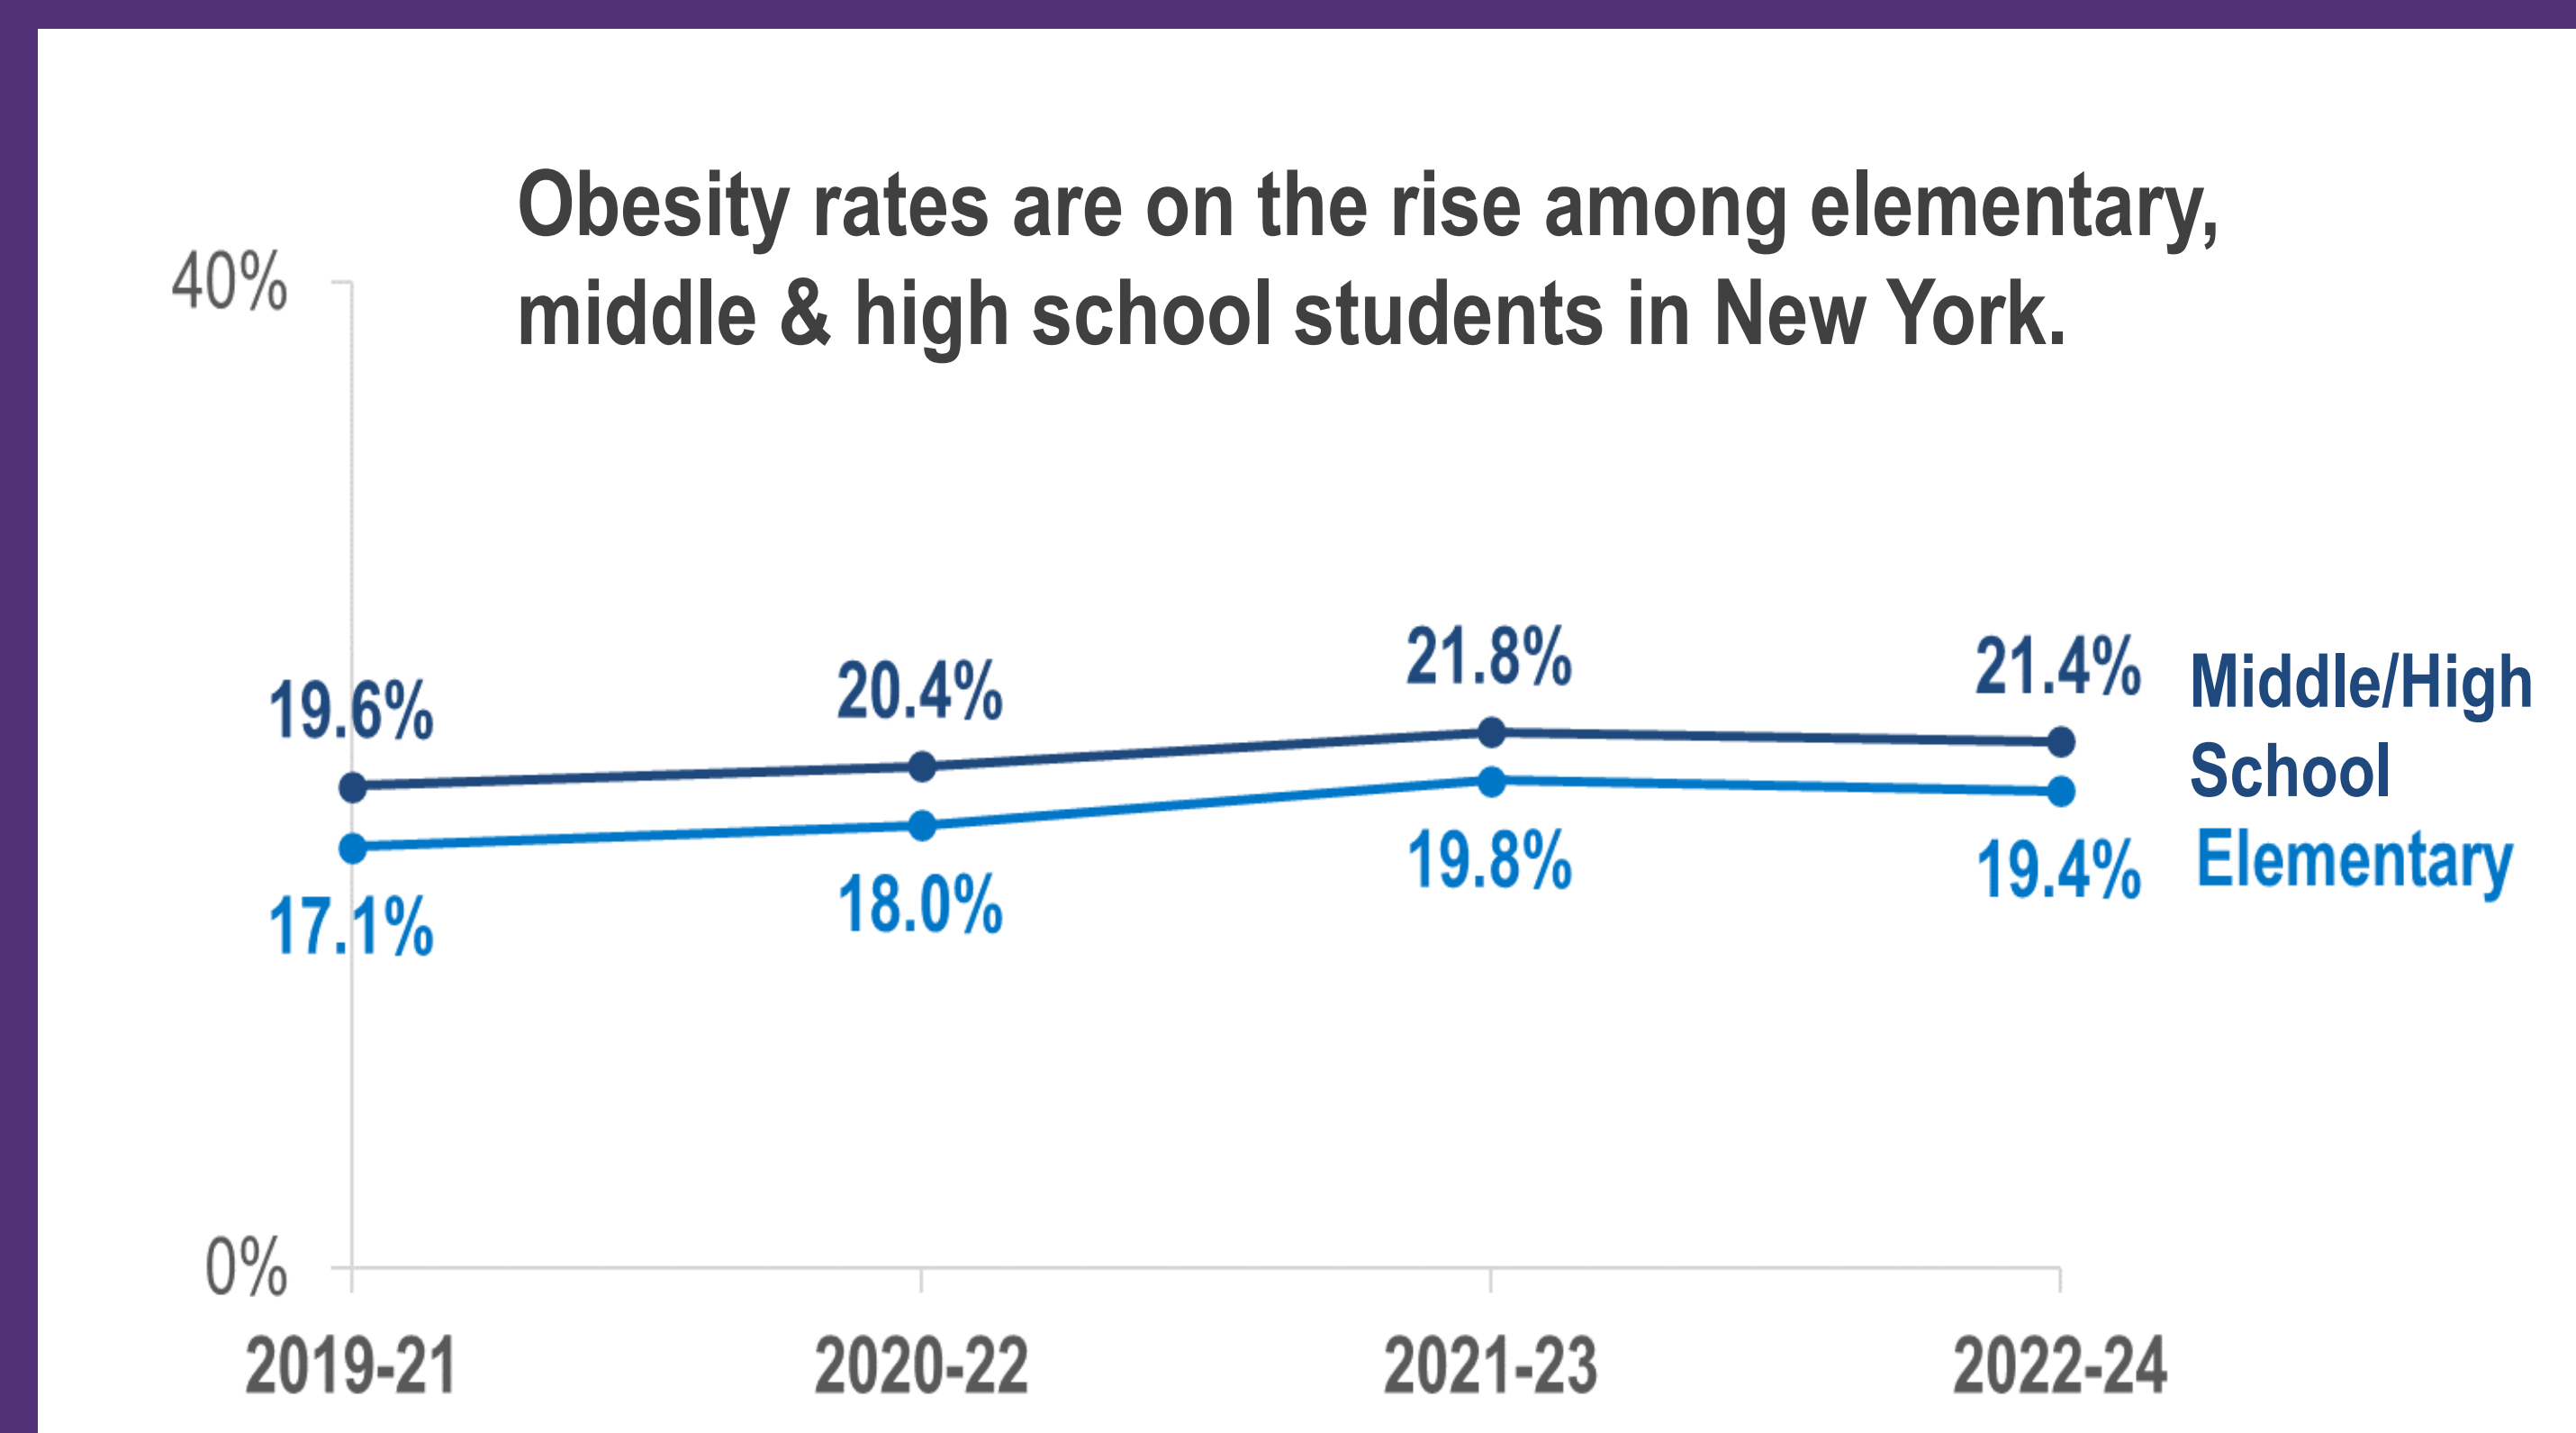

Where Do I Find Student Weight Data for My School?

<https://nyshc.health.ny.gov/web/nyapd>

Department of Health

Find a School District Profile

Use the **Student Weight Data Explorer** to look at an individual district, compare multiple districts, or examine statewide, regional, & county-level trends.