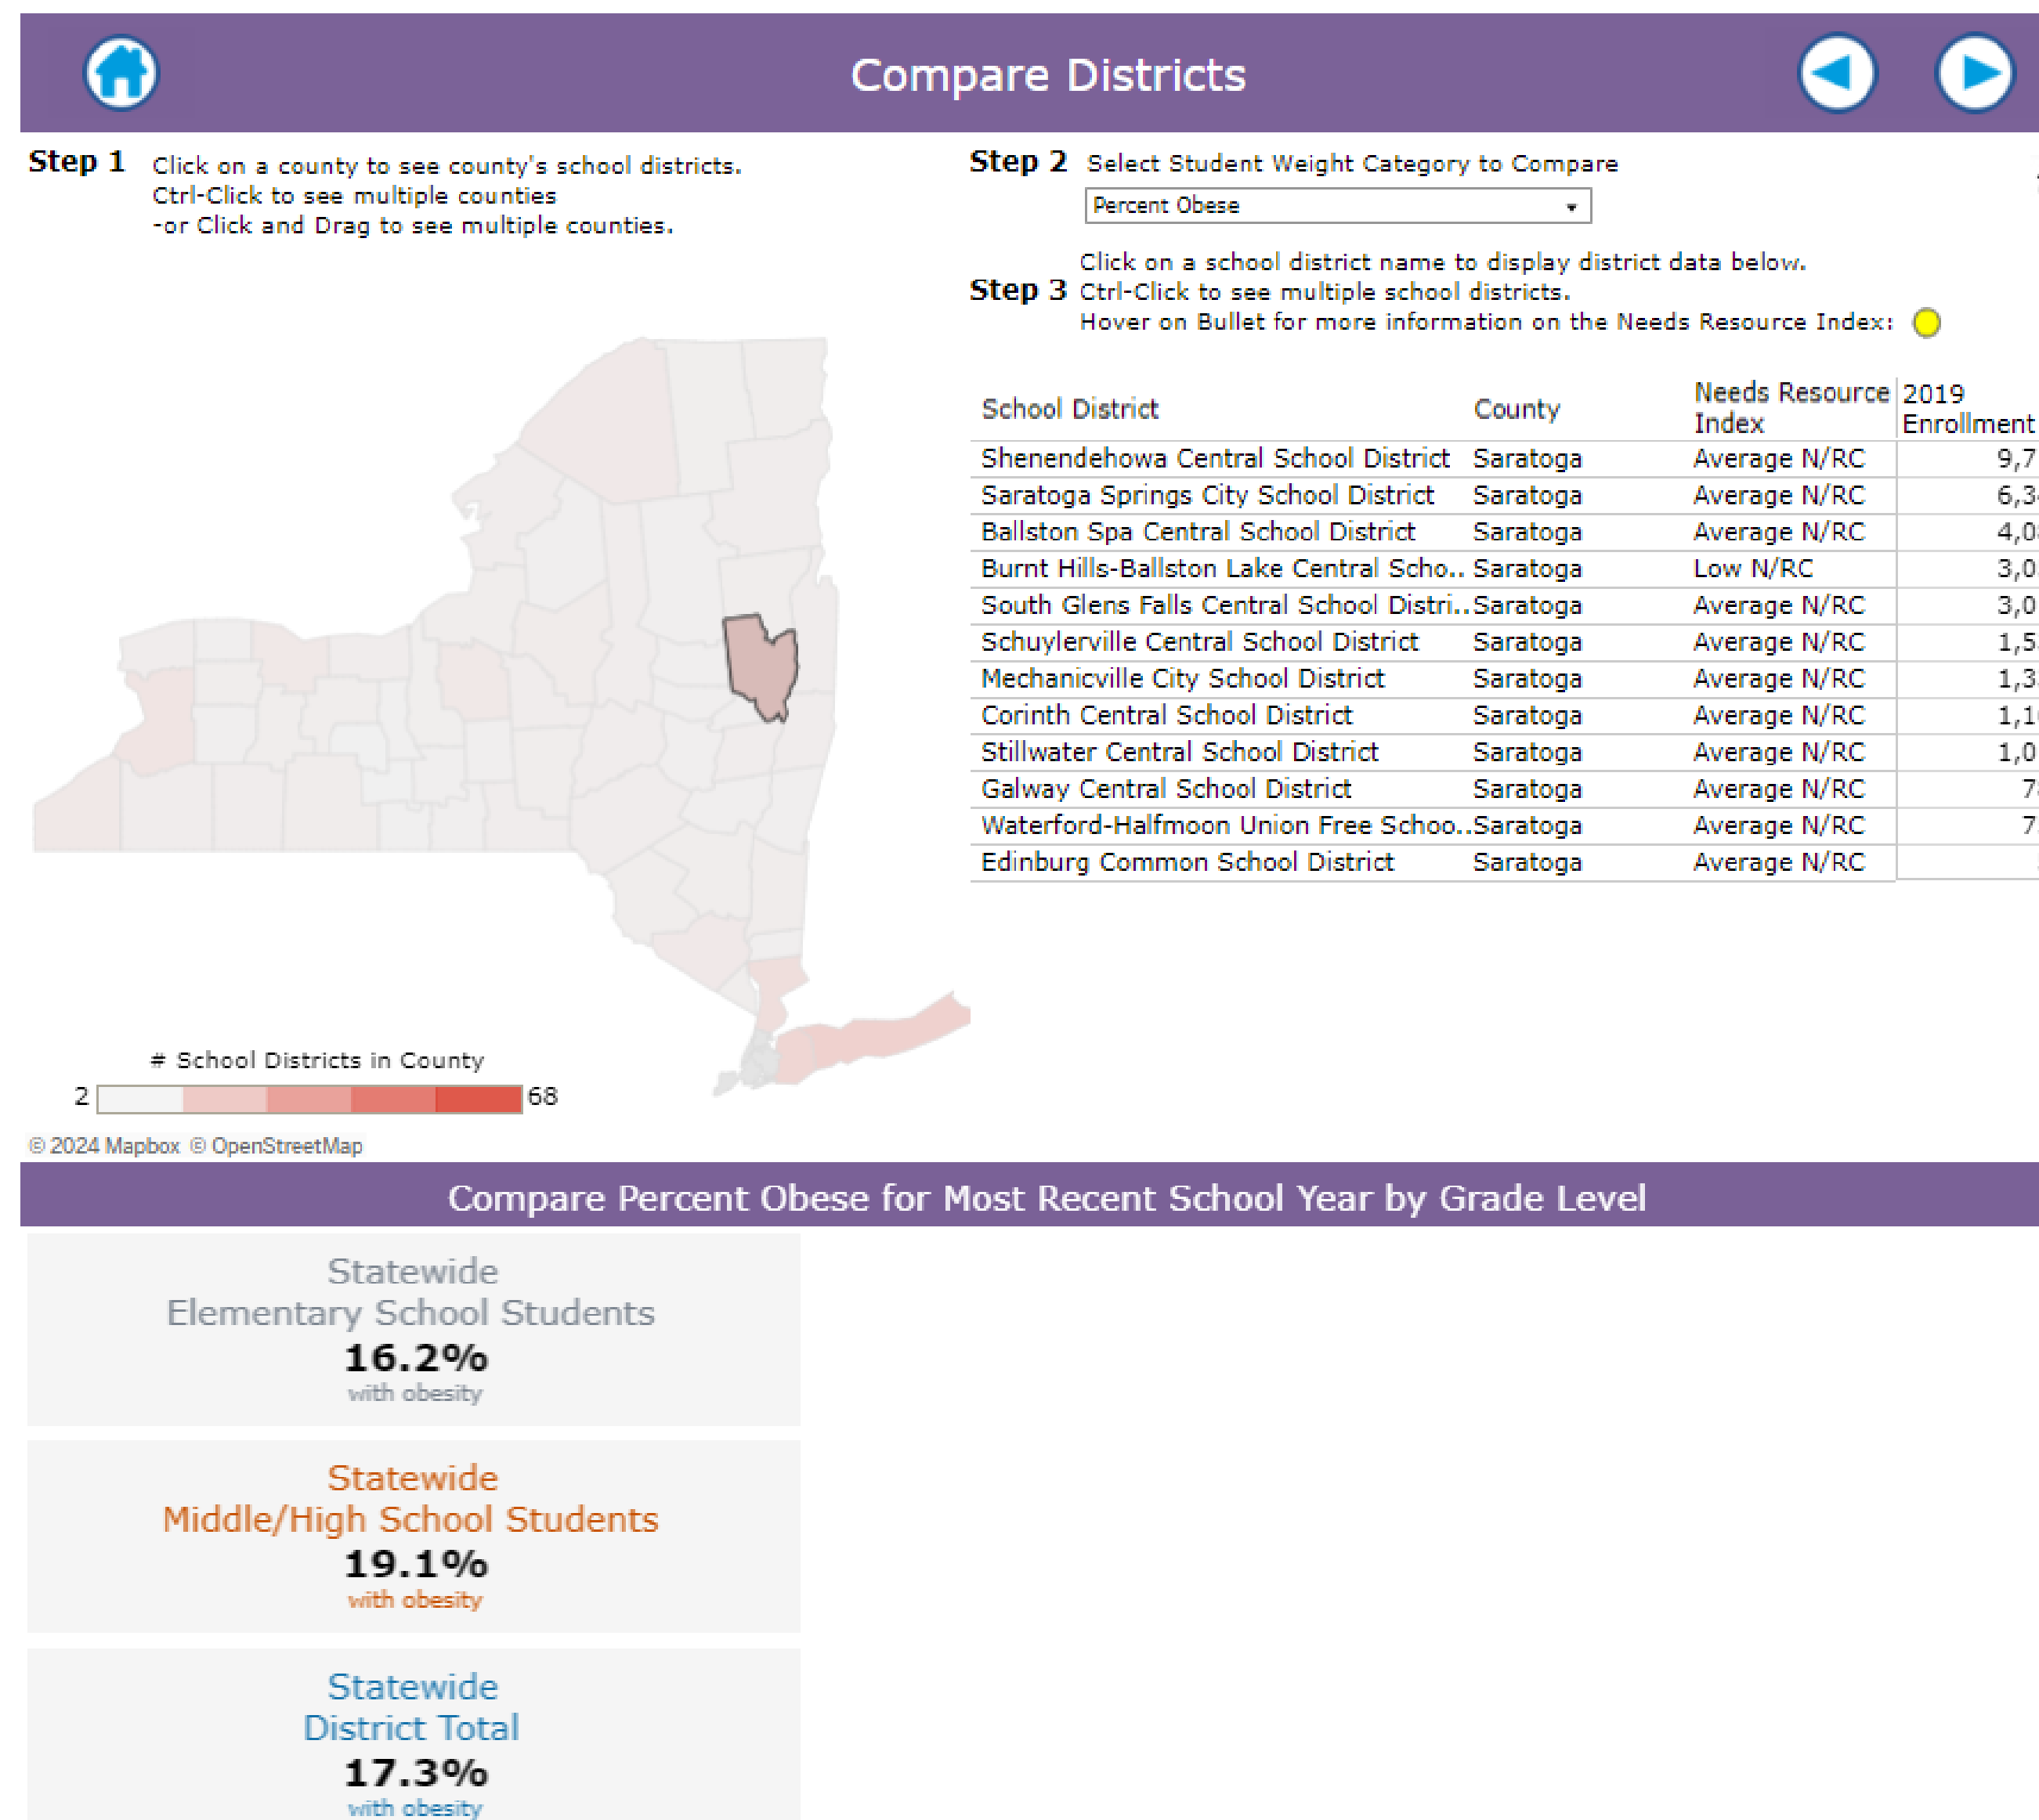

Where Do I Find Student Weight Data for My School?

<https://nyshc.health.ny.gov/web/nyapd>

Department of Health

Find a School District Profile

Use the **Student Weight Data Explorer** to look at an individual district, compare multiple districts, or examine statewide, regional, & county-level trends.

Compare Counties

Compare School Districts

See Statewide, Regional & County Trends