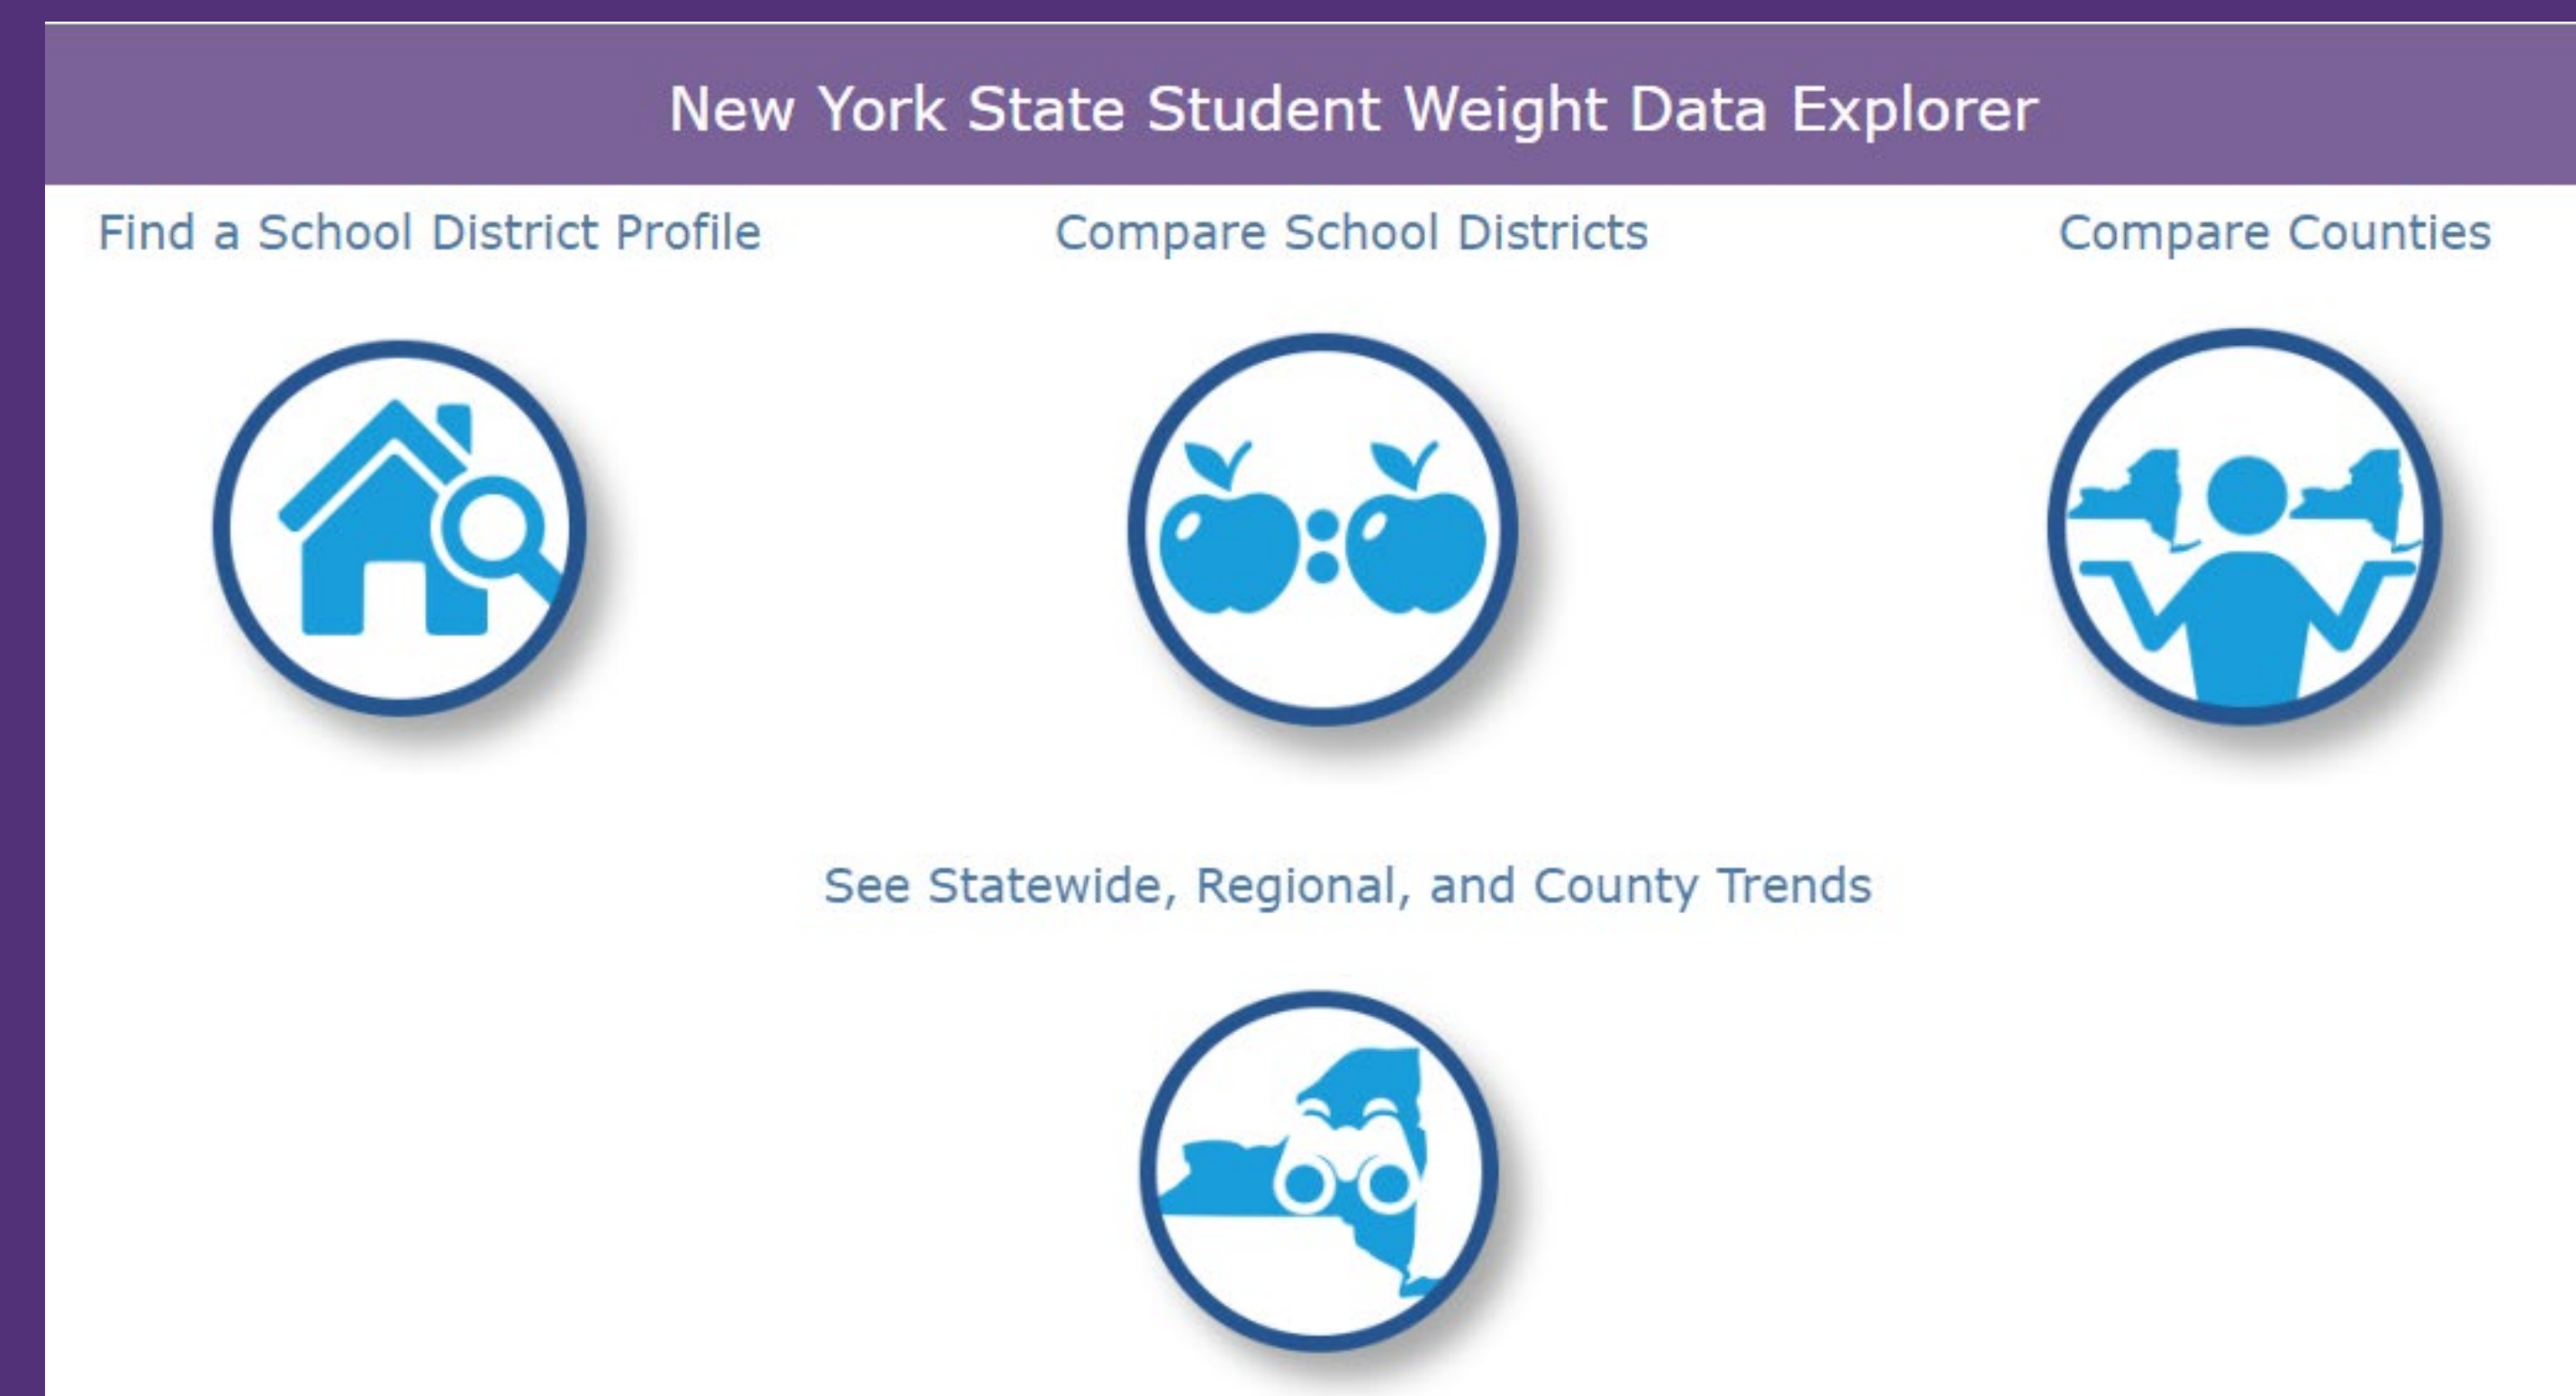

Where Do I Find Student Weight Data for My School?

<https://nyshc.health.ny.gov/web/nyapd>

Department of Health

Find a School District Profile

Use the **Student Weight Data Explorer** to look at an individual district, compare multiple districts, or examine statewide, regional, & county-level trends.

Compare Counties

Compare School Districts

See Statewide, Regional & County Trends