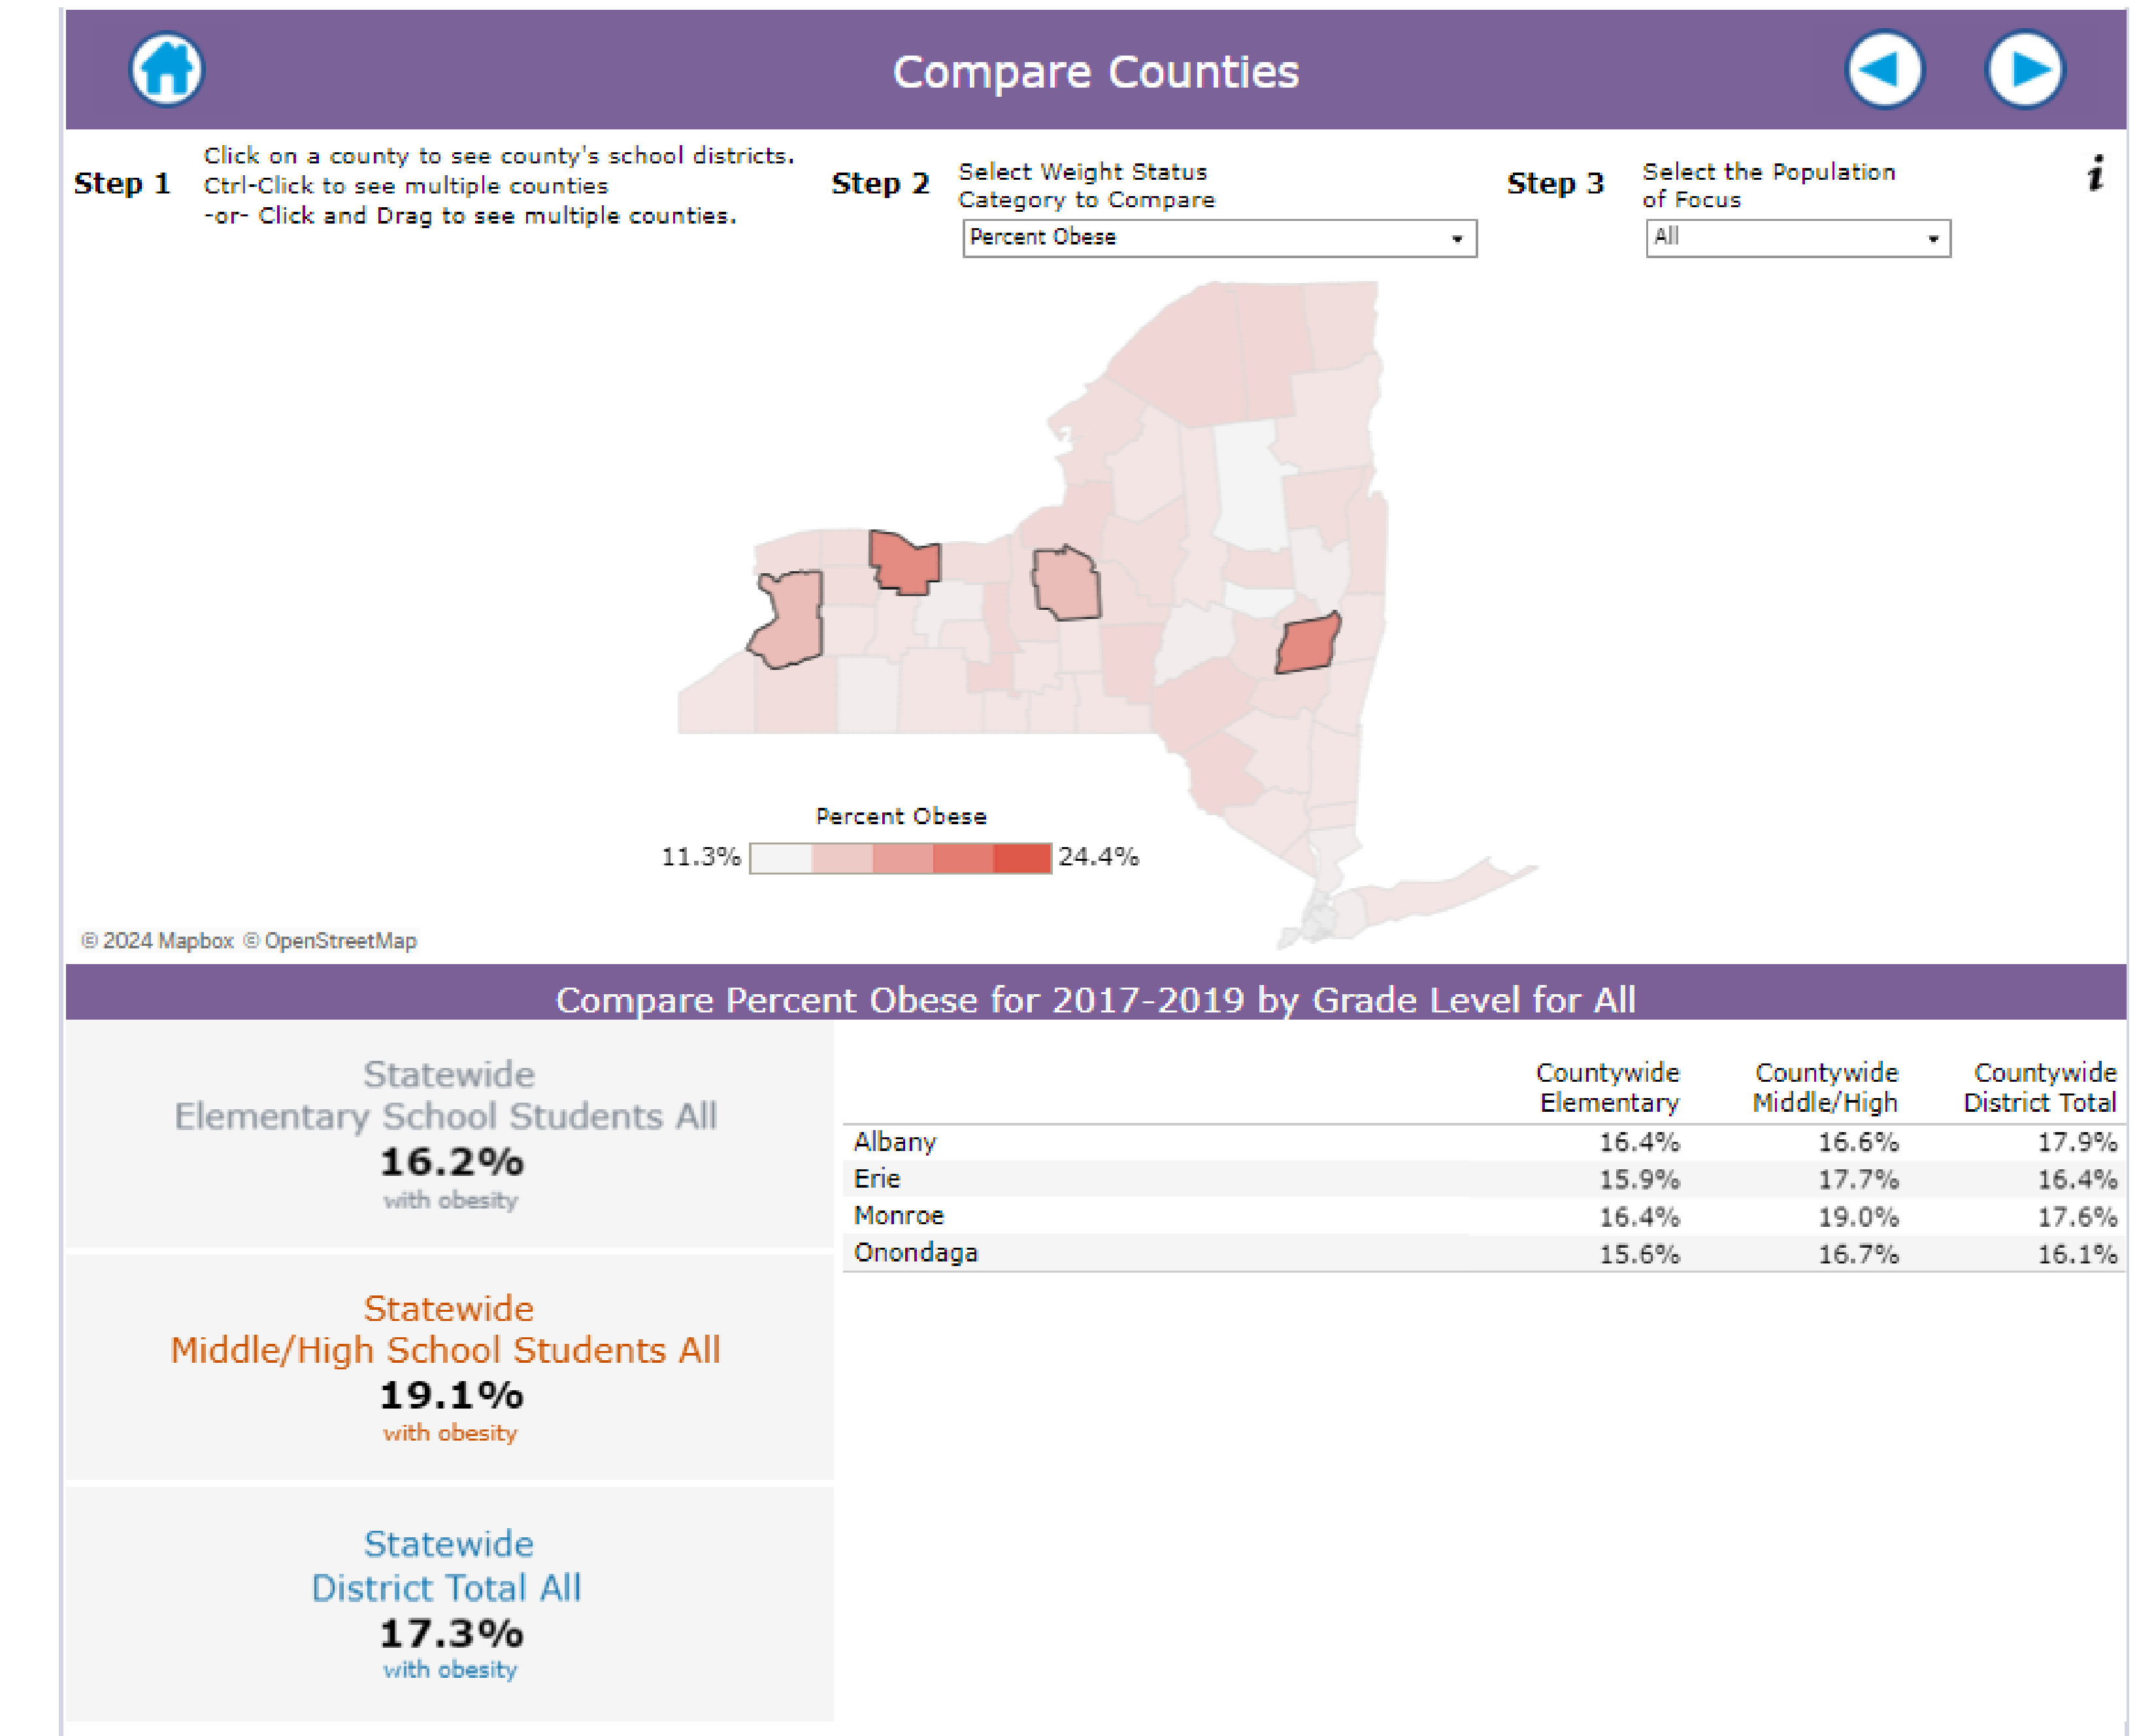

Where Do I Find Student Weight Data for My School?

<https://nyshc.health.ny.gov/web/nyapd>

Department of Health

Find a School District Profile

Use the **Student Weight Data Explorer** to look at an individual district, compare multiple districts, or examine statewide, regional, & county-level trends.

Compare Counties

Compare School Districts

See Statewide, Regional & County Trends