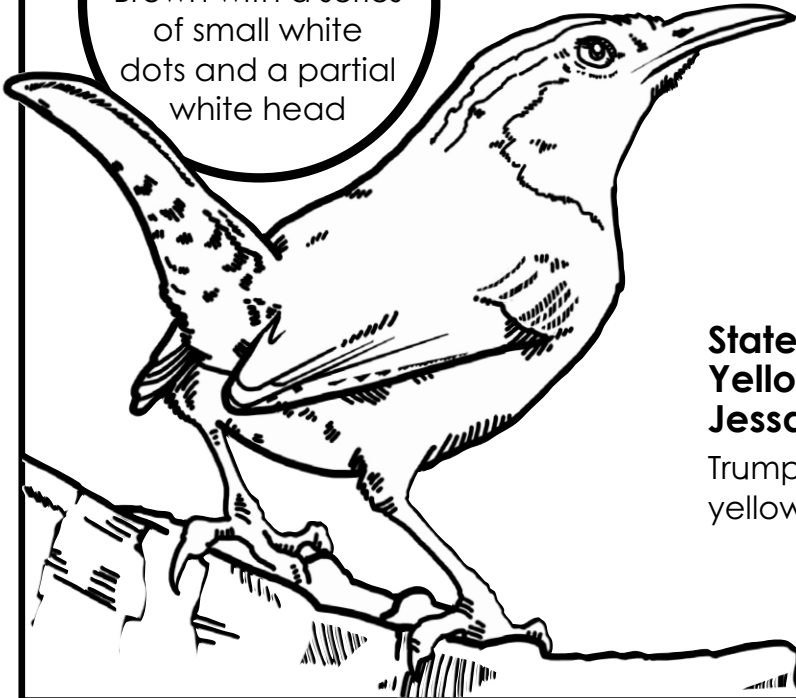

Name: _____

Day 2: South Carolina Symbols

Objective: Recognize and identify the state symbols.

Lesson:

Learn about the state flag, state bird (Carolina wren), state tree (Palmetto tree), and state flower (Yellow Jessamine).

Activity:

Draw and color the South Carolina state flag.

Match each symbol to its picture (create a simple worksheet or print one online).

Bonus: Make a mini "State Symbols" booklet.

State Flag:

White palmetto tree and crescent on a dark blue background

**State Bird:
Carolina Wren**

Brown with a series of small white dots and a partial white head

Statehood:

May 23, 1788 (8th)

State Capital:

Columbia

Nickname:

The Palmetto State