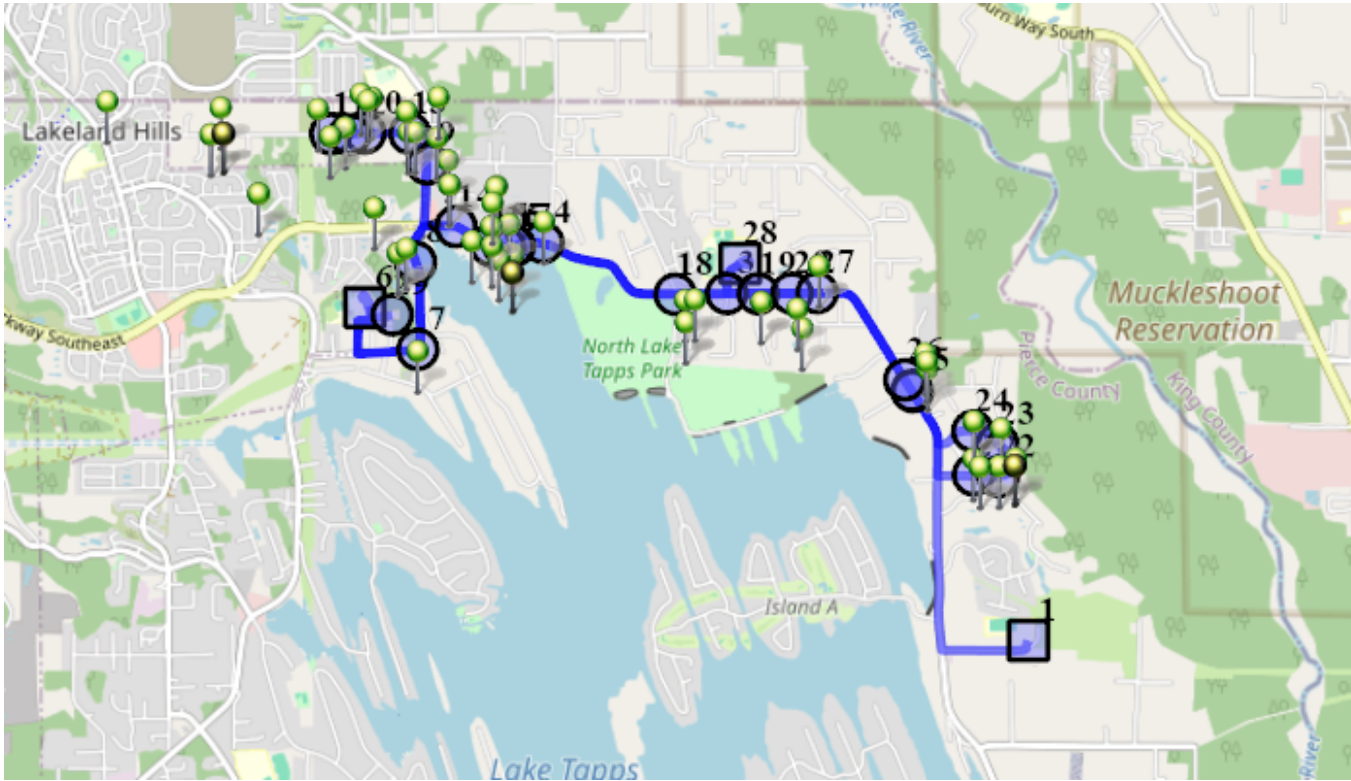

## Map

- #1 - 3:05 PM - DHES / 21727 34th St E  
42 Pickup
- #2 - 3:13 PM - Stop / 21220 18th St East  
1 Dropoff
- #3 - 3:15 PM - Stop / 201st Ave East & 12th St East
- #4 - 3:17 PM - Stop / 18917 9TH ST E  
1 Dropoff
- #5 - 3:17 PM - Stop / 9th St East & 188th Ave East  
2 Dropoff
- #6 - 3:24 PM - LTES / 1320 178th Ave E  
32 Pickup
- #7 - 3:28 PM - Stop / 16th St East & 182nd Ave East  
1 Dropoff
- #8 - 3:29 PM - Stop / 182nd Ave East & 10th Stct East  
3 Dropoff
- #9 - 3:30 PM - Stop / 182nd Ave East & 4th St East  
2 Dropoff
- #10 - 3:31 PM - Stop / 2nd St East & 178th Ave East  
3 Dropoff
- #11 - 3:32 PM - Stop & Turnaround / 176th Ave East & 2nd St East  
6 Dropoff
- #12 - 3:33 PM - Stop / 17712 2nd St East  
1 Dropoff

- #13 - 3:34 PM - Stop / 201 181st Ave East**  
6 Dropoff
- #14 - 3:37 PM - Stop / 9th St East & 184th Ave East**  
3 Dropoff
- #15 - 3:37 PM - Stop / 18603 9TH ST E**  
2 Dropoff
- #16 - 3:38 PM - Stop / 9th St East & 187th Ave East**  
6 Dropoff
- #17 - 3:39 PM - Stop / 9th St East & 188th Ave East**  
2 Dropoff
- #18 - 3:40 PM - Stop / 1110 198th Ave East**  
4 Dropoff
- #19 - 3:41 PM - Stop / 12th St East & 203rd Ave East**  
2 Dropoff
- #20 - 3:42 PM - Stop / 12th St East & 205th Ave East**  
2 Dropoff
- #21 - 3:45 PM - Stop / 21513 23RD ST CT E**  
3 Dropoff
- #22 - 3:46 PM - Stop / 21622 23rd Stct East**  
4 Dropoff
- #23 - 3:47 PM - Stop / 2120 218th Ave East**  
1 Dropoff
- #24 - 3:47 PM - Stop / 21608 21st St East**  
2 Dropoff
- #25 - 3:49 PM - Stop / 18th St East & 210th Ave East**  
1 Dropoff
- #26 - 3:49 PM - Stop / 210TH Ave East & 17TH Stct East**  
1 Dropoff
- #27 - 3:50 PM - Stop / 20613 12th St East**  
2 Dropoff
- #28 - 3:53 PM - NTMS / 20029 12TH St East**  
13 Dropoff
- #29 - 4:02 PM - Return to Base / 1320 178TH Ave East**