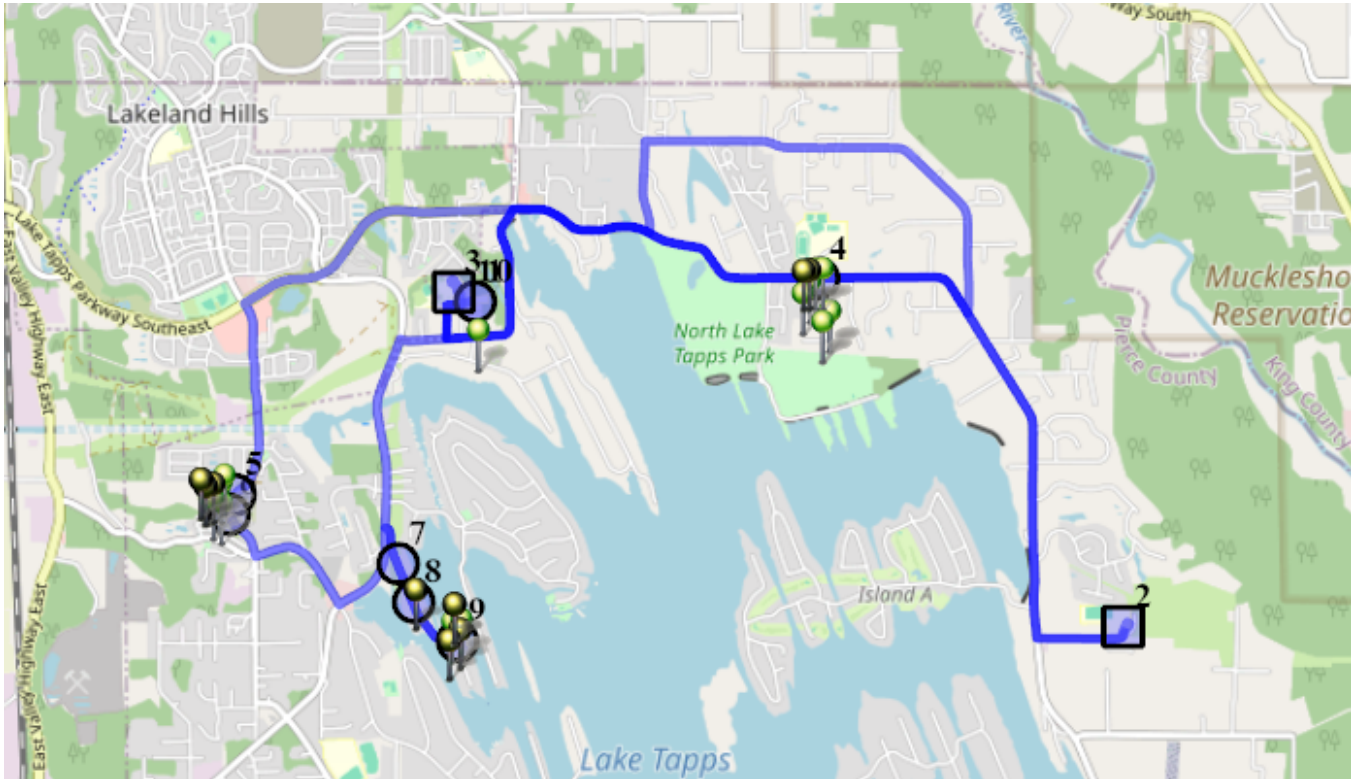

# Run - 20 PM ELE

8/26/2025 - 6/30/2026

Driver: Brough, Dave  
Time: 1 hr 4 min  
Students: 37 / 38

Vehicle: D20  
Distance: 20.26 mi  
Description:

Mon, Tue, Wed, Thu, Fri

## Map

- #1 - 2:45 PM - Depart Base / 1320 178th Ave E
- #2 - 3:00 PM - DHES / 21727 34th St E  
16 Pickup
- #3 - 3:15 PM - LTES / 1320 178th Ave E  
21 Pickup
- #4 - 3:22 PM - Boardwalk / 1206 201st Ave East  
14 Dropoff
- #5 - 3:36 PM - Stop / 25th St E & 166th Ave E  
9 Dropoff
- #6 - 3:37 PM - Stop / 26th St E & 166th Ave E  
4 Dropoff
- #7 - 3:41 PM - Stop / 2915 Deer Island Dr E  
2 Dropoff
- #8 - 3:41 PM - Stop / 3117 DEER ISLAND DR E  
1 Dropoff
- #9 - 3:42 PM - Stop, Load, Backing Turn / 3324 Deer Island Drive East  
8 Dropoff
- #10 - 3:48 PM - Return to Base / 1320 178th Ave E