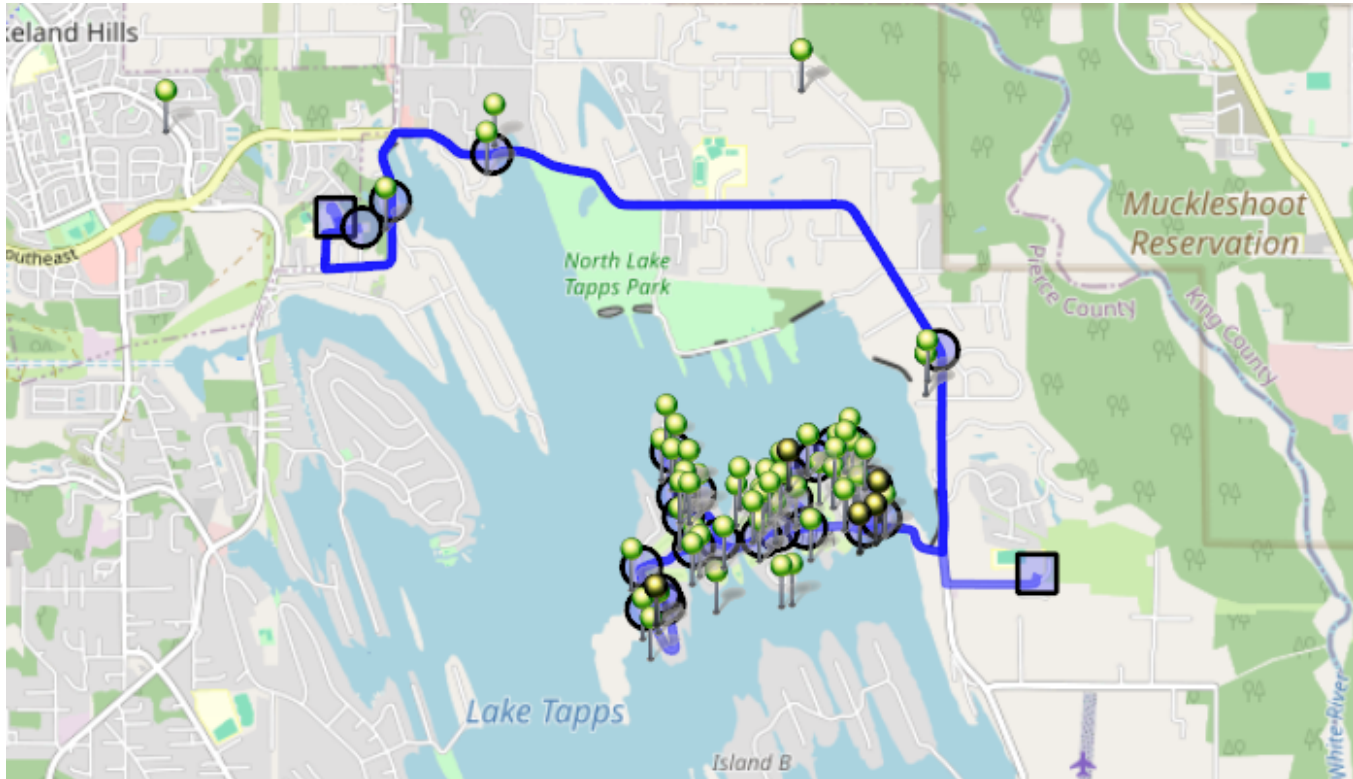

Run - 21 PM ELE 2025/26

8/22/2025 - 6/30/2026

Driver: Harp, Leslie Jannene

Vehicle: D21

Mon, Tue, Wed, Thu

Time: 1 hr 11 min

Distance: 17.62 mi

Students: 82 / 84

Description: Tapps Island

Map

- #1 - 3:05 PM - DHES / 21727 34th St East
47 Pickup
- #2 - 3:19 PM - Stop / 1204 182ND AVE E
1 Dropoff
- #3 - 3:20 PM - LTES / 1320 178th Ave East
35 Pickup
- #4 - 3:29 PM - Stop / 9th St East & 188th Ave East
2 Dropoff
- #5 - 3:33 PM - Stop / 21503 21st St East
3 Dropoff
- #6 - 3:36 PM - Stop / 21002 30th Stct East
1 Dropoff
- #7 - 3:36 PM - Stop / 30th Stct East & 211th Ave East
2 Dropoff
- #8 - 3:37 PM - Stop / 211th Ave East & 28th Stct East
7 Dropoff
- #9 - 3:39 PM - Stop / 2527 211th Avect East
5 Dropoff
- #10 - 3:40 PM - Stop / 20802 26th Stct East
2 Dropoff
- #11 - 3:41 PM - Stop / 208th Ave East & 26th St Ct East
7 Dropoff
- #12 - 3:42 PM - Stop / 2719 206th Avect East
4 Dropoff

- #13 - 3:43 PM - Stop / 2829 206th Avcct East**
1 Dropoff
- #14 - 3:44 PM - Stop / 20604 Island Park Way**
1 Dropoff
- #15 - 3:45 PM - Stop / 3015 204th Avcct East**
13 Dropoff
- #16 - 3:47 PM - Stop / 20315 Island Parkway**
2 Dropoff
- #17 - 3:48 PM - Stop / 3121 200TH AVE E**
1 Dropoff
- #18 - 3:49 PM - Stop / 2823 200th Ave East**
5 Dropoff
- #19 - 3:50 PM - Stop / 200th Ave East & 199th Avcct East**
9 Dropoff
- #20 - 3:52 PM - Stop / 2823 199th Avcct East**
2 Dropoff
- #21 - 3:53 PM - Stop / 3010 199TH AVENUE CT E**
2 Dropoff
- #22 - 3:54 PM - Stop / 199th Avcct East & Island Parkway East**
7 Dropoff
- #23 - 3:56 PM - Stop / 3221 196th Avcct East**
1 Dropoff
- #24 - 3:57 PM - Stop / 3516 196th Avcct East**
2 Dropoff
- #25 - 3:59 PM - Stop / 3505 197th Avcct East**
2 Dropoff
- #26 - 3:59 PM - Stop / 3412 197th Avcct East**
2 Dropoff
- #27 - 4:16 PM - Return to Base / 1320 178TH Ave East**