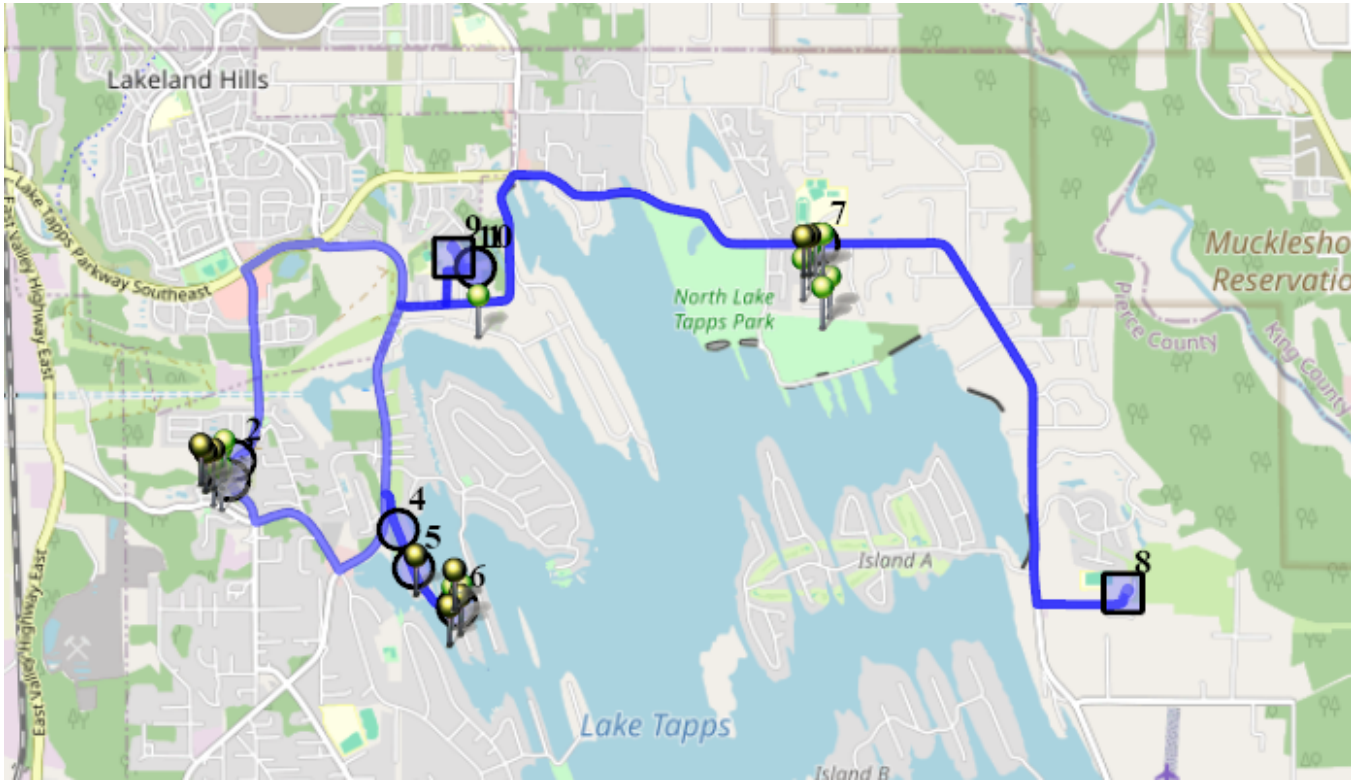

Run - 20 AM ELE

8/26/2025 - 6/30/2026

Driver: Brough, Dave
Time: 49 min
Students: 38 / 37

Vehicle: D20
Distance: 14.42 mi
Description:

Mon, Tue, Wed, Thu, Fri

Map

- #1 - 7:55 AM - Depart Base / 1320 178th Ave E
- #2 - 8:03 AM - Stop / 25th St E & 166th Ave E
9 Pickup
- #3 - 8:03 AM - Stop / 26th St E & 166th Ave E
4 Pickup
- #4 - 8:07 AM - Stop / 2915 Deer Island Dr E
2 Pickup
- #5 - 8:08 AM - Stop / 3117 DEER ISLAND DR E
1 Pickup
- #6 - 8:09 AM - Stop, Load, Backing Turn / 3324 Deer Island Drive East
8 Pickup
- #7 - 8:17 AM - Boardwalk / 1206 201st Ave East
14 Pickup
- #8 - 8:25 AM - DHES / 21727 34th St E
16 Dropoff
- #9 - 8:40 AM - LTES / 1320 178th Ave E
21 Dropoff
- #10 - 8:45 AM - Return to Base / 1320 178th Ave E