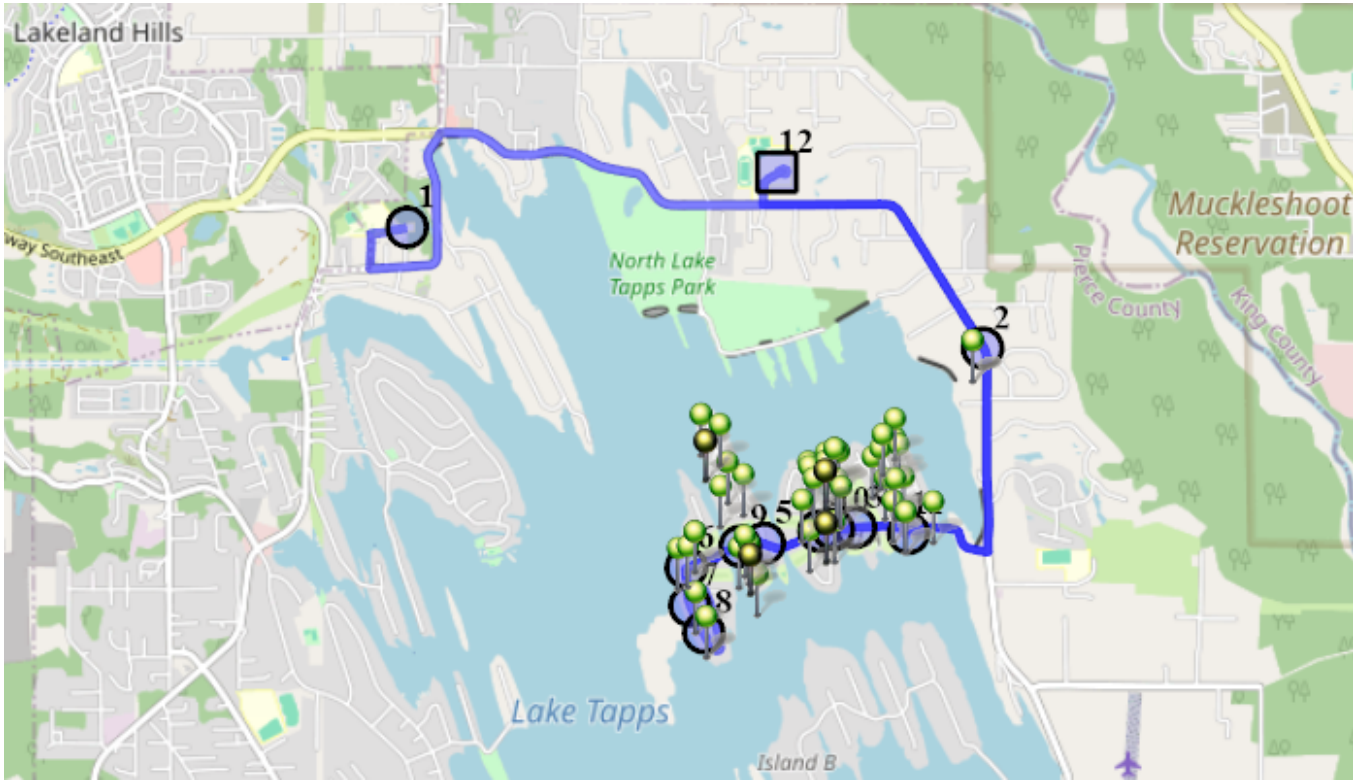

Run - 21 AM NTMS 7th & 8th First Day

9/1/2025 - 9/3/2025

Driver: Harp, Leslie Jannene
Time: 33 min
Students: 55 / 54

Vehicle: D21
Distance: 9.33 mi
Description: Tapps Island

Tue, Wed

Map

- #1 - 10:47 AM - Depart Base / 1320 178TH Ave East
- #2 - 10:56 AM - Stop / 2022 210TH AVE E
3 Pickup
- #3 - 11:00 AM - Stop / Island Parkway East & 206th Ave Ct East
10 Pickup
- #4 - 11:01 AM - Stop / 3015 204th Ave Ct East
5 Pickup
- #5 - 11:02 AM - Stop / Island Parkway East & 200th Ave East
8 Pickup
- #6 - 11:04 AM - Stop / 196th & Island Parkway
4 Pickup
- #7 - 11:05 AM - Stop / 3510 196th Ave Ct East
2 Pickup
- #8 - 11:05 AM - Stop / 3623 196th Ave Ct East
2 Pickup
- #9 - 11:08 AM - Stop / 199th Ave Ct East & Island Parkway East
4 Pickup
- #10 - 11:10 AM - Stop / 20502 Island Parkway East
2 Pickup
- #11 - 11:12 AM - Boat Ramp / 20919 Island Parkway East
15 Pickup
- #12 - 11:20 AM - NTMS / 20029 12th St East
54 Dropoff