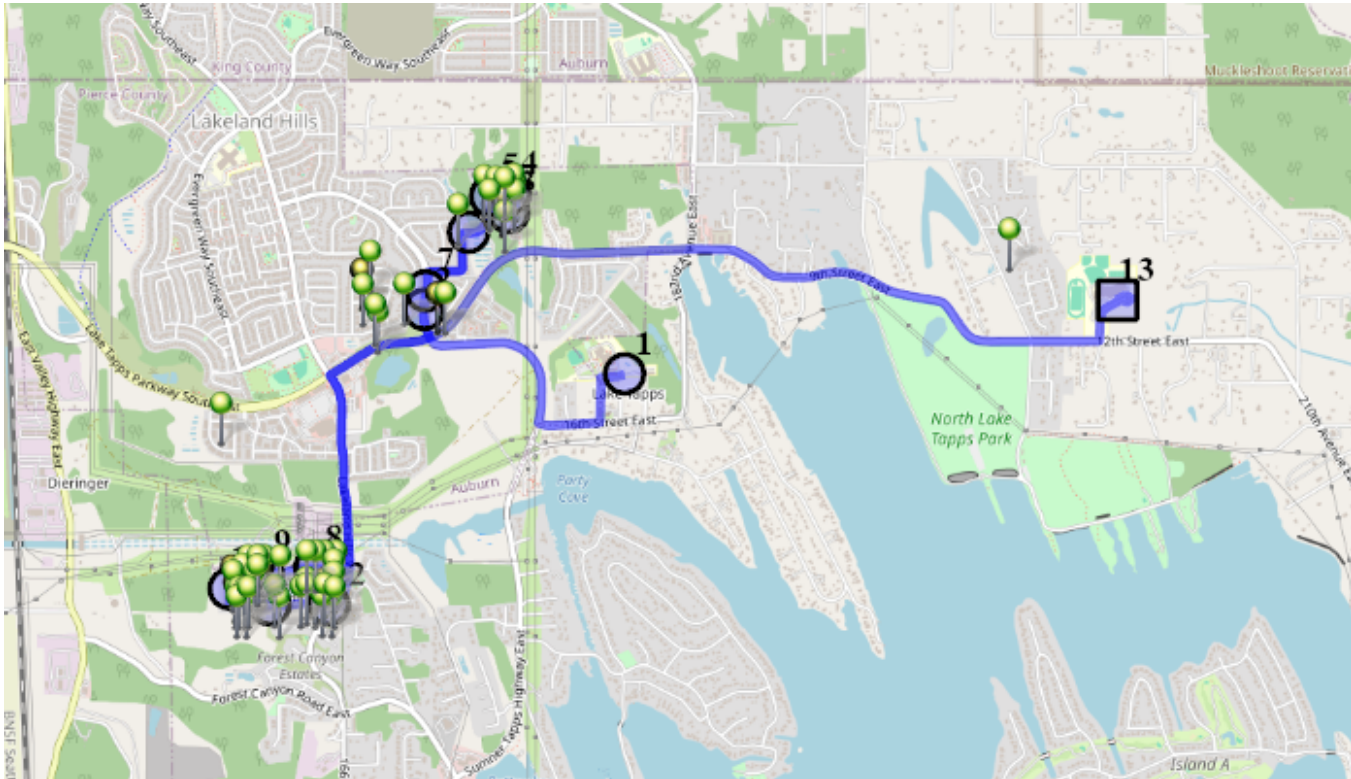

# Run - 01 AM NTMS 7th & 8th First Day

9/1/2025 - 9/3/2025

Driver: Shevchik, Alex  
Time: 30 min  
Students: 58 / 59

Vehicle: D01  
Distance: 7.24 mi  
Description: Estates/Portofino

Tue, Wed

## Map

- #1 - 10:50 AM - Depart Base / 17815 14th Stct East
- #2 - 10:53 AM - Stop / 6707 Udall Place Southeast  
2 Pickup
- #3 - 10:55 AM - Stop / 63rd St Southeast & Annette Court Southeast  
3 Pickup
- #4 - 10:56 AM - Stop / 6220 Annette Ave Southeast  
3 Pickup
- #5 - 10:57 AM - Stop / 6221 Wesley Place Southeast  
3 Pickup
- #6 - 10:58 AM - Stop / 6310 Victoria Ave Southeast  
1 Pickup
- #7 - 10:59 AM - Stop / 6514 Stuart Place Southeast  
8 Pickup
- #8 - 11:04 AM - Stop / 2203 164th Avect East  
11 Pickup
- #9 - 11:05 AM - Stop / 16219 22nd St East  
7 Pickup
- #10 - 11:07 AM - Stop / 160th Ave Ct E & 23rd St East  
8 Pickup
- #11 - 11:08 AM - Stop / 162nd Avenue Ct E & 24th St E  
6 Pickup
- #12 - 11:10 AM - Stop / 16506 24TH St East  
6 Pickup

**#13 - 11:20 AM - NTMS / NTMS 20029 12TH St East**

59 Dropoff