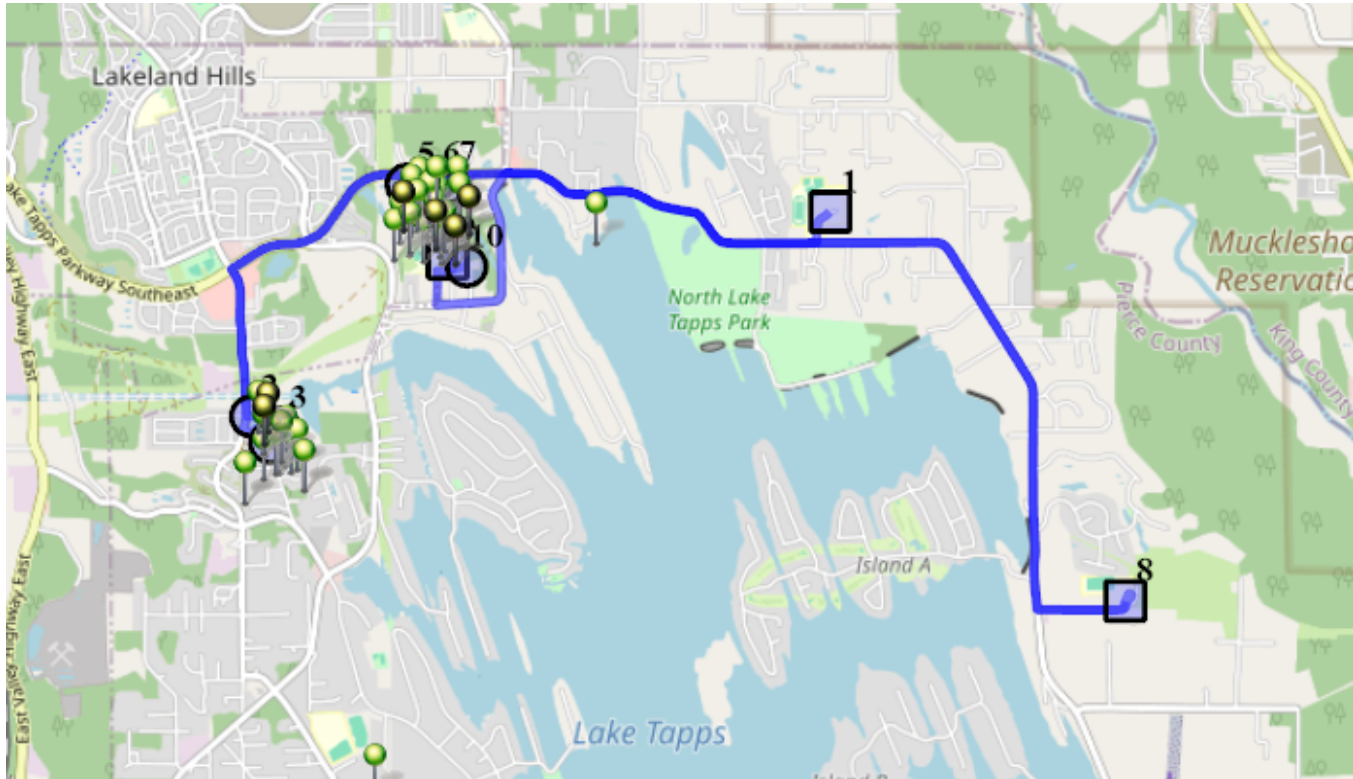

Run - 11 AM ELE

8/22/2025 - 6/30/2026

Driver: Amidon, Kathy Ann

Vehicle: D11

Mon, Tue, Wed, Thu, Fri

Time: 55 min

Distance: 13.97 mi

Students: 62 / 61

Description: Up Forest Canyon/North Tapps Estates

Map

#1 - 7:50 AM - Depart NTMS / 20029 12TH St East

#2 - 7:58 AM - Stop / 2122 170th Ave East

9 Pickup

#3 - 8:00 AM - Stop / 2232 170th Ave East

10 Pickup

#4 - 8:02 AM - Stop / 16902 23rd Stct East

10 Pickup

#5 - 8:07 AM - Stop / 6413 Charlotte Ave Southeast

8 Pickup

#6 - 8:09 AM - Stop / 65th St Southeast & Elaine Ave Southeast

21 Pickup

#7 - 8:11 AM - Stop / 2821 65th St Southeast

4 Pickup

#8 - 8:20 AM - DHES / 22249 34th St East

28 Dropoff

#9 - 8:35 AM - LTES / Unknown Address

33 Dropoff

#10 - 8:45 AM - Return to Base / 1320 178TH Ave East