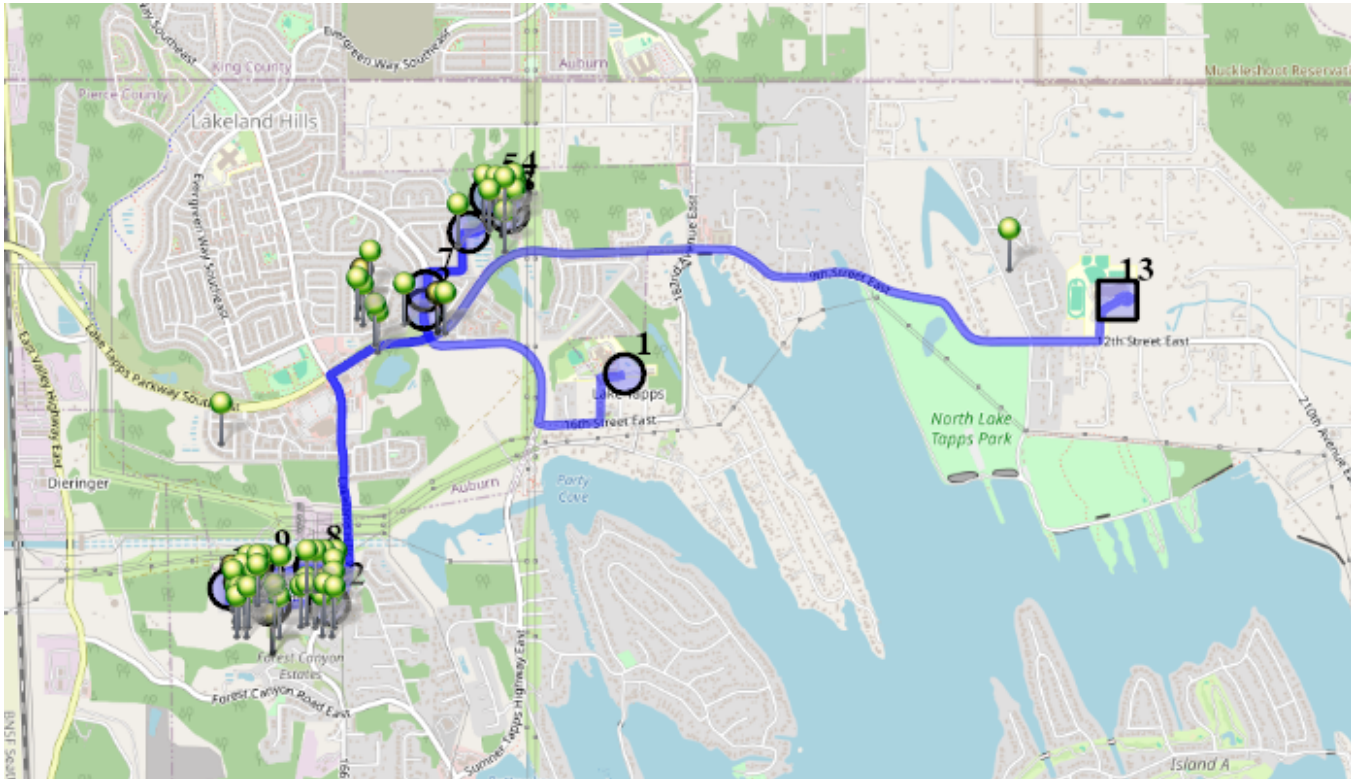

Description: Estates/Portofino

Map

#1 - 7:04 AM - Depart Base / 17815 14th Stct East

#2 - 7:07 AM - Stop / 6707 Udall Place Southeast
2 Pickup

#3 - 7:09 AM - Stop / 63rd St Southeast & Annette Court Southeast
3 Pickup

#4 - 7:10 AM - Stop / 6220 Annette Ave Southeast
3 Pickup

#5 - 7:11 AM - Stop / 6221 Wesley Place Southeast
3 Pickup

#6 - 7:11 AM - Stop / 6310 Victoria Ave Southeast
1 Pickup

#7 - 7:13 AM - Stop / 6514 Stuart Place Southeast
9 Pickup

#8 - 7:16 AM - Stop / 2203 164th Avcet East
11 Pickup

#9 - 7:18 AM - Stop / 16219 22nd St East
7 Pickup

#10 - 7:20 AM - Stop / 160th Ave Ct E & 23rd St East
8 Pickup

#11 - 7:22 AM - Stop / 162nd Avenue Ct E & 24th St E
6 Pickup

#12 - 7:23 AM - Stop / 16506 24TH St East
6 Pickup

#13 - 7:35 AM - NTMS / NTMS 20029 12TH St East
61 Dropoff