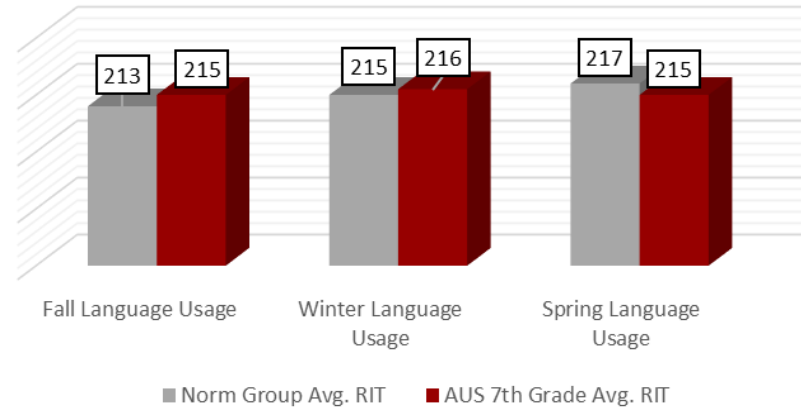

7th Grade Language Usage Fall to Spring
Comparison Chart 2024-25