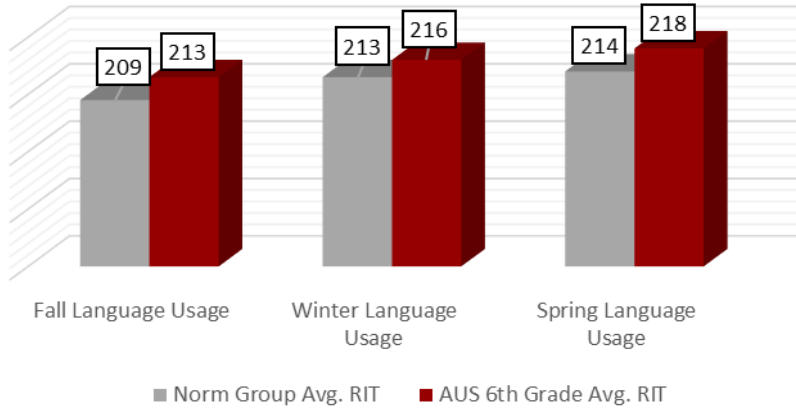

MIDDLE SCHOOL FALL TO SPRING LANGUAGE USAGE COMPARISON CHART 2024-2025

6th Grade Language Usage Fall to Spring
Comparison Chart 2024-25