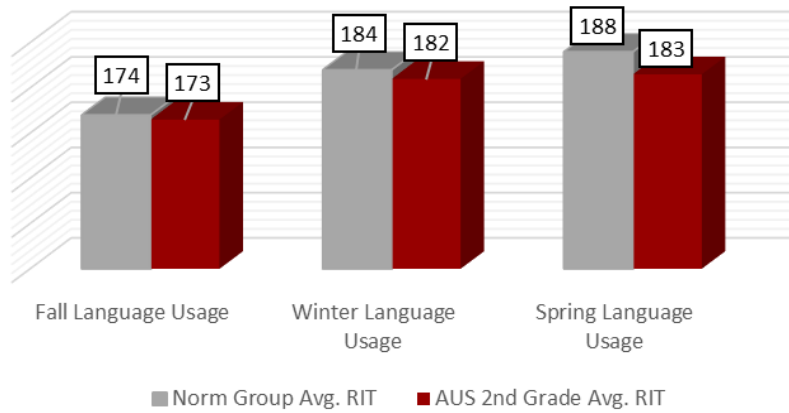

5th Grade Mathematics Fall to Spring Comparison Chart 2024-25

ELEMENTARY SCHOOL READING FALL TO SPRING COMPARISON CHART 2024-2025

2nd Grade Reading Fall to Spring Comparison Chart 2024-25

3rd Grade Reading Fall to Spring Comparison Chart 2024-25

4th Grade Reading Fall to Spring Comparison Chart 2024-25

5th Grade Reading Fall to Spring Comparison Chart 2024-25

ELEMENTARY SCHOOL LANGUAGE USAGE FALL TO SPRING COMPARISON CHART 2024-2025

2nd Grade Language Usage Fall to Spring Comparison Chart 2024-25

3rd Grade Language Usage Fall to Spring Comparison Chart 2024-25

4th Grade Language Usage Fall to Spring Comparison Chart 2024-25

5th Grade Language Usage Fall to Spring Comparison Chart 2024-25