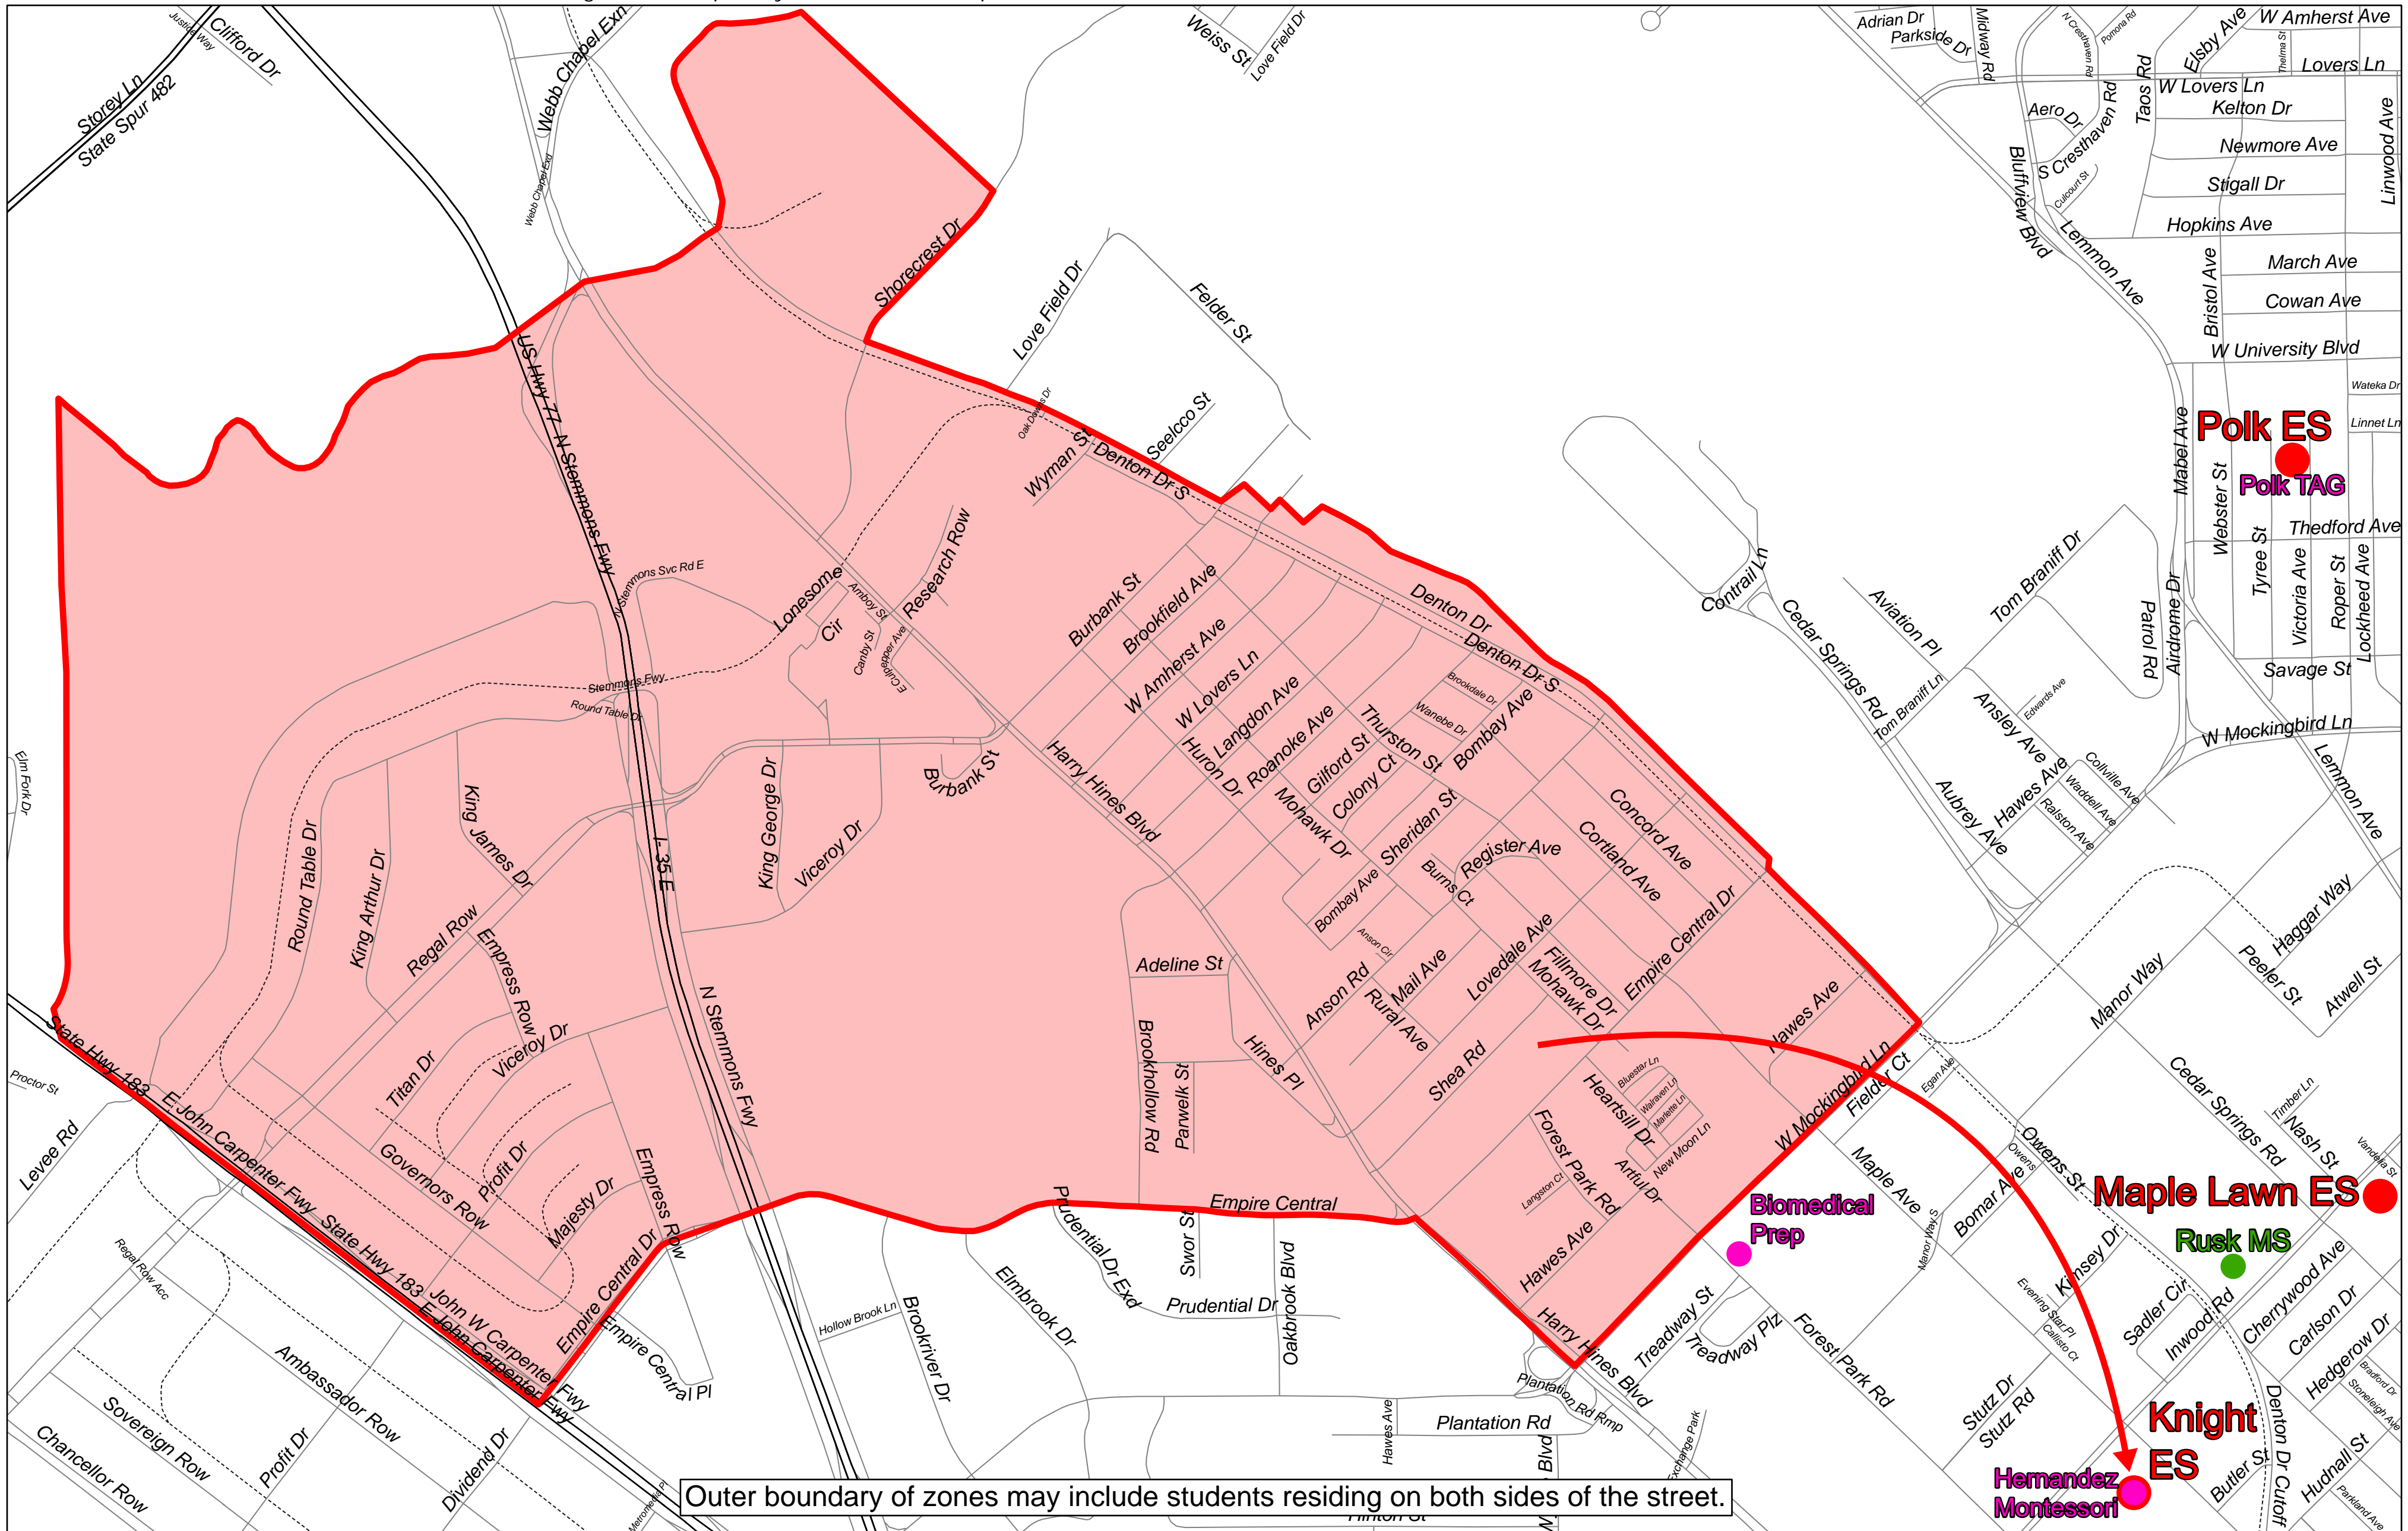

2025-2026 | Attendance Zone
Obadiah Knight Elementary School

Grades PK-5

Note: Knight ES is temporarily located at 5555 Maple Ave, Dallas, TX 75235.

Outer boundary of zones may include students residing on both sides of the street.

Usage Disclaimer

The GIS and Demographic Analysis department provides the data within this map document for informational purposes. The information included is not guaranteed and is intended for reference only. If you find a data item is in need of correction, please contact the GIS and Demographic Analysis department at (972) 925-3487.