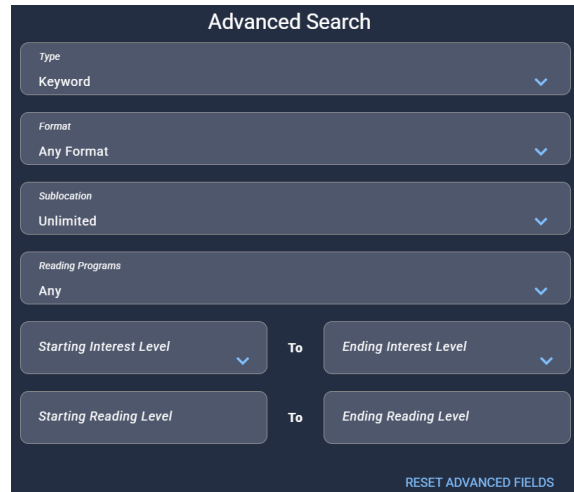

Destiny Discover Quick Guides

Log in to Destiny

Go to <http://destiny.bsd405.org> choose the International School site, click on **Log in** then sign in with your **BSD username and password**.

Destiny Discover Search

Look for the Search bar in the Destiny Discover header

Type your search item (keywords, title, author or topic) then click **Enter**.

Or, after entering an item, click **Advanced Search** icon  to set any filters.

Navigate Search Results

Search results are organized on four tabs: **Books, Collections, Websites and Databases**.

Books

The **Books** tab shows all the books, eBooks and audiobooks that we have in our library collections. To preview a title, click on the title or cover. The **call number** and **sublocation** will show you where to find this book on the shelf. You can also put a hold of this book by click on the **Hold** button.