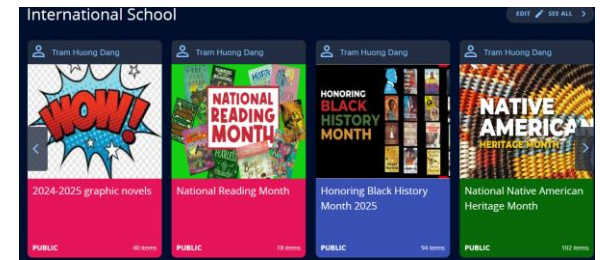

Collections

Sets of curated books to be used in any specific reading projects.