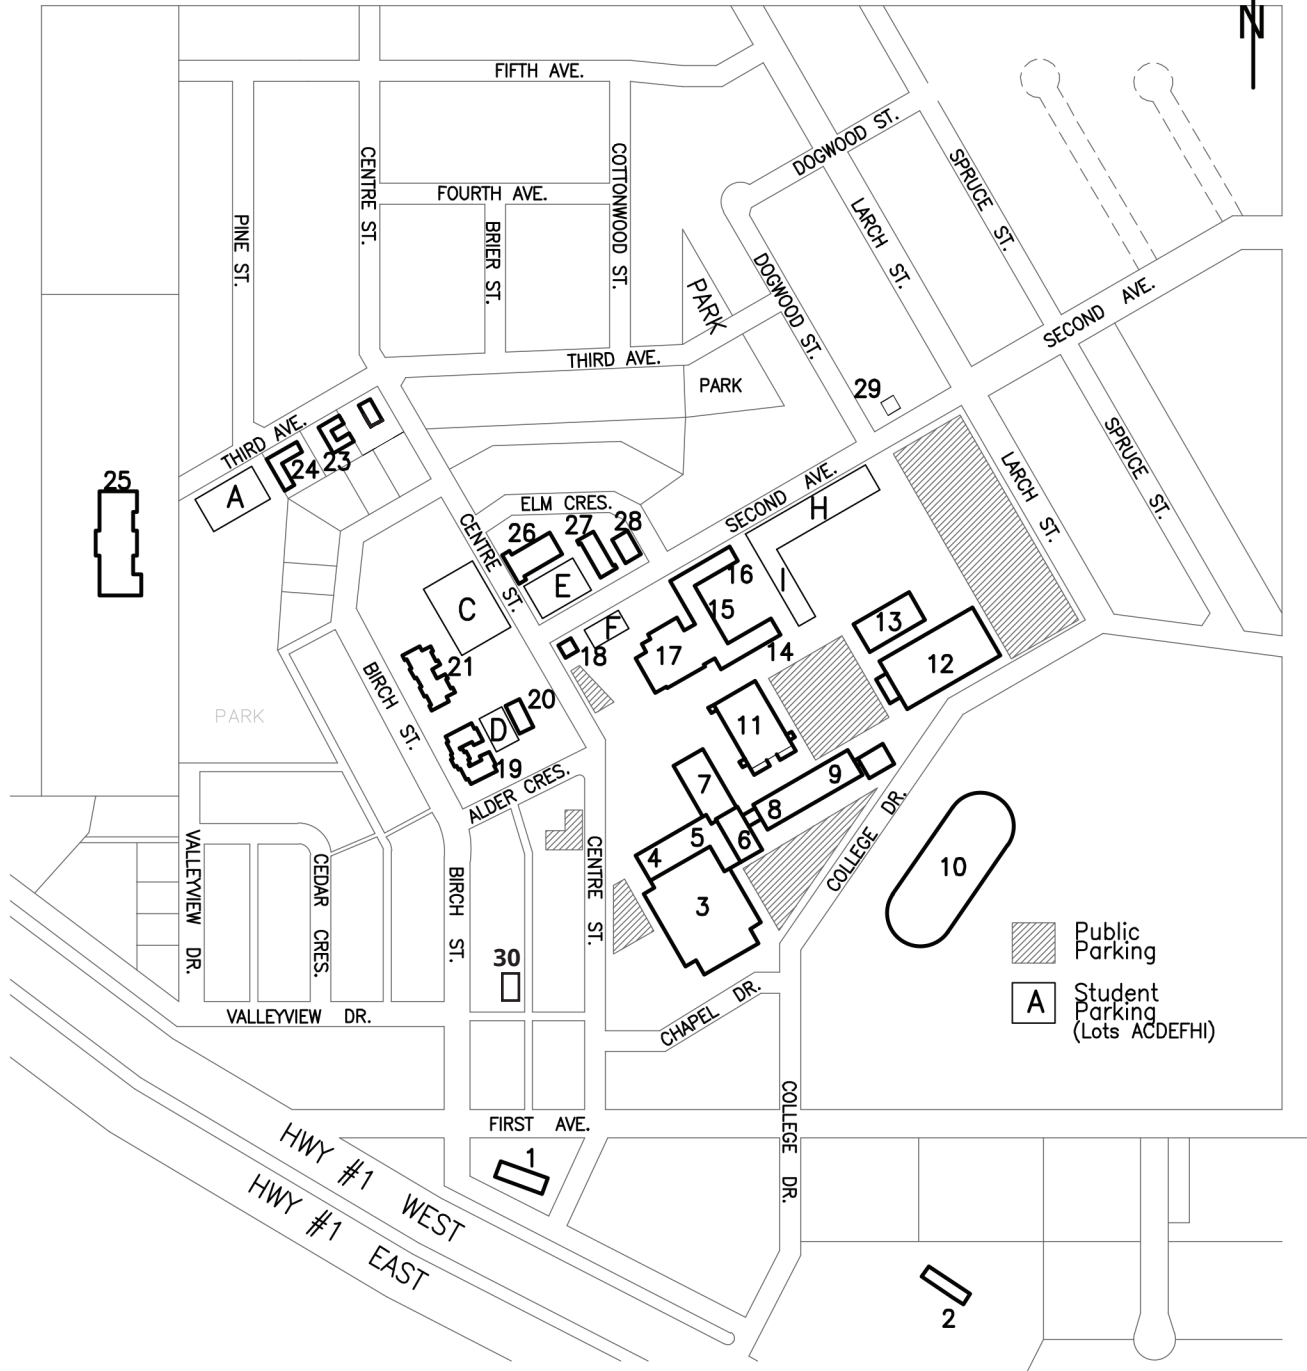

VILLAGE OF CARONPORT

- | | | |
|----------------------------------|-------------------------------|---------------------------------|
| 1. The Beacon | 12. Barkman Arena | 23. Brygmann Hall |
| 2. Pilgrim Inn | 13. High Performance | 24. Lewis Apartments |
| 3. Hildebrand Chapel | 14. Whittaker Hall (Sinclair) | 25. Caronport Elementary School |
| 4. Bookstore | 15. Whittaker Hall (Isabel) | 26. The Landing |
| 5. Worship Arts | 16. Hillson Hall | 27. Glen Manor |
| 6. Archibald Library | 17. Dining Hall | 28. Eliason Manor |
| 7. Seminary | 18. Post Office | 29. OK Tire |
| 8. Admin Offices | 19. Bergren Place | 30. Medical Clinic |
| 9. Christian Academy | 20. Tech Centre | |
| 10. Football Field | 21. Sundbo Place | |
| 11. Margaret P. Reimer Gymnasium | 22. - | |