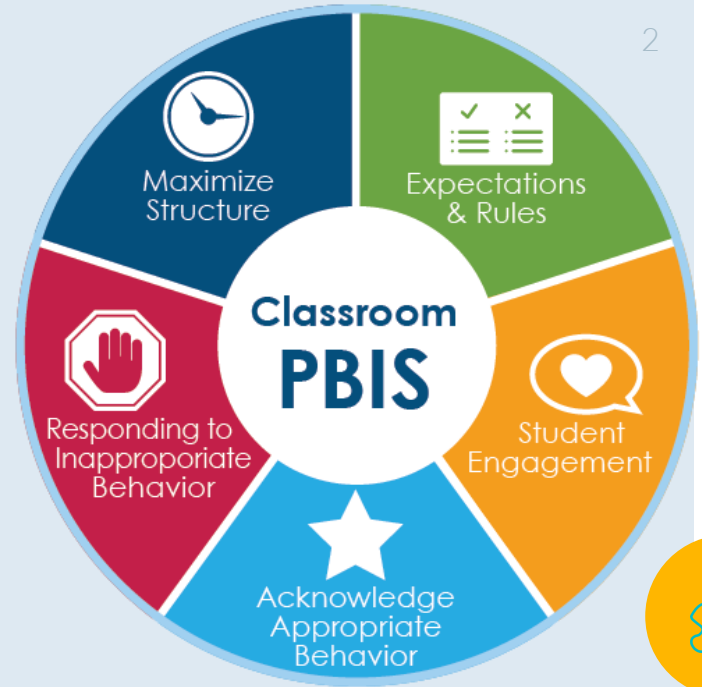

PBIS

PTO Presentation

What is PBIS?

PBIS Positive Behavior Intervention And Supports

PBIS Matrix

<https://docs.google.com/document/d/14BqUv1yMfZuMQHHxCloxeRGOePrSZ24h.../edit>

<https://www.youtube.com/watch?v=URR7A33ArTY>

PBIS Video

**Whether you look
for the negative or
you look for the
positive...**

*you'll find what
you are looking for.*

©Sheila Burke
ZenSationalLiving.com

"The goal of Positive
Behavior Support is
not "perfect children."
Rather the goal
should be creating the
perfect environment
for enhancing their
growth."
-Randy Sprick

A white line-art icon of a lit lightbulb is centered within a red circular background. This circle is part of a cluster of overlapping circles in red, orange, and teal in the top-left corner of the slide.

74,082

Whoa! That's a big number! (Points awarded to students year-to-date)

A white line-art icon of three interlocking puzzle pieces is centered within a pink circular background. This circle is part of a cluster of overlapping circles in pink, red, and teal in the bottom-right corner of the slide.A white line-art icon of a hand with the thumb pointing up (a thumbs up gesture) is centered within a teal circular background. This circle is part of a cluster of overlapping circles in teal, red, and orange in the bottom-right corner of the slide.