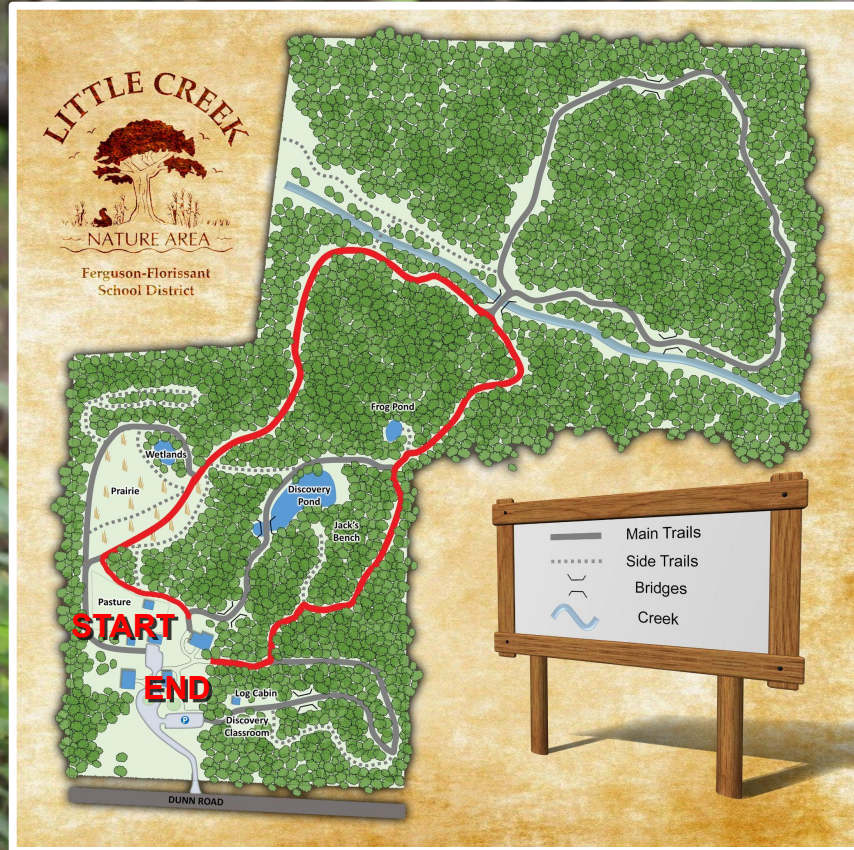

Little Creek Woodland Trail

See what you can spot
on a hike through the
prairie and forest.

Distance - 0.83 miles

Difficulty - Moderate

Woodland Trail Map

Woodland Trail Map