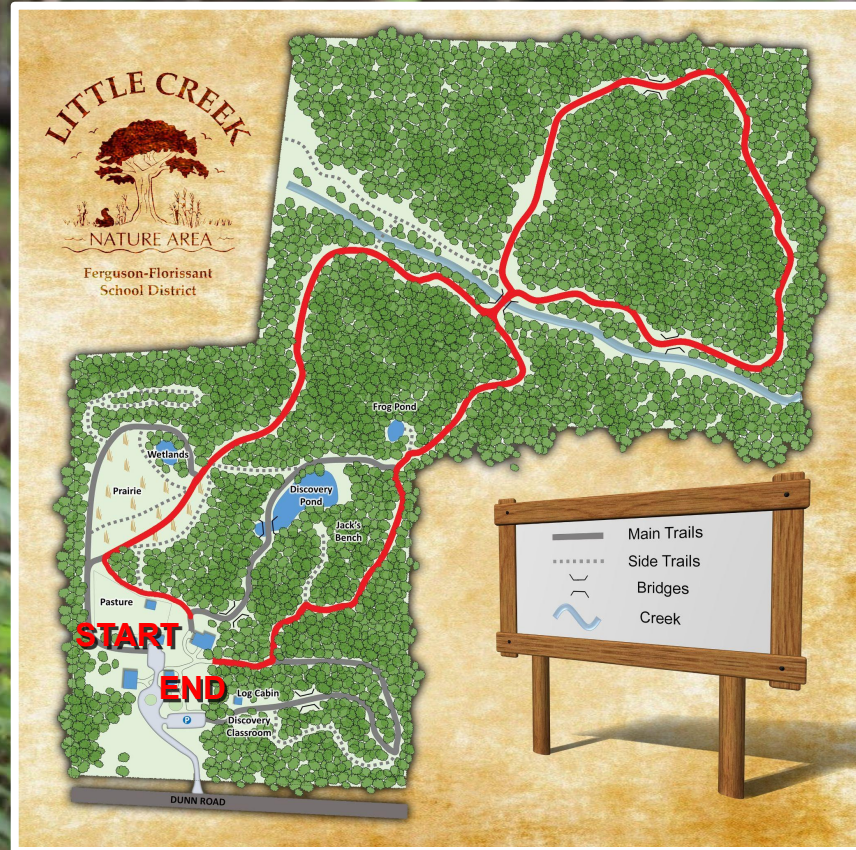

# Little Creek Northside Trail

**Cross the creek as you hike across all 97 acres that Little Creek has to offer.**

**Distance - 1.58 miles**

**Difficulty - Moderate**

# Northside Trail Map