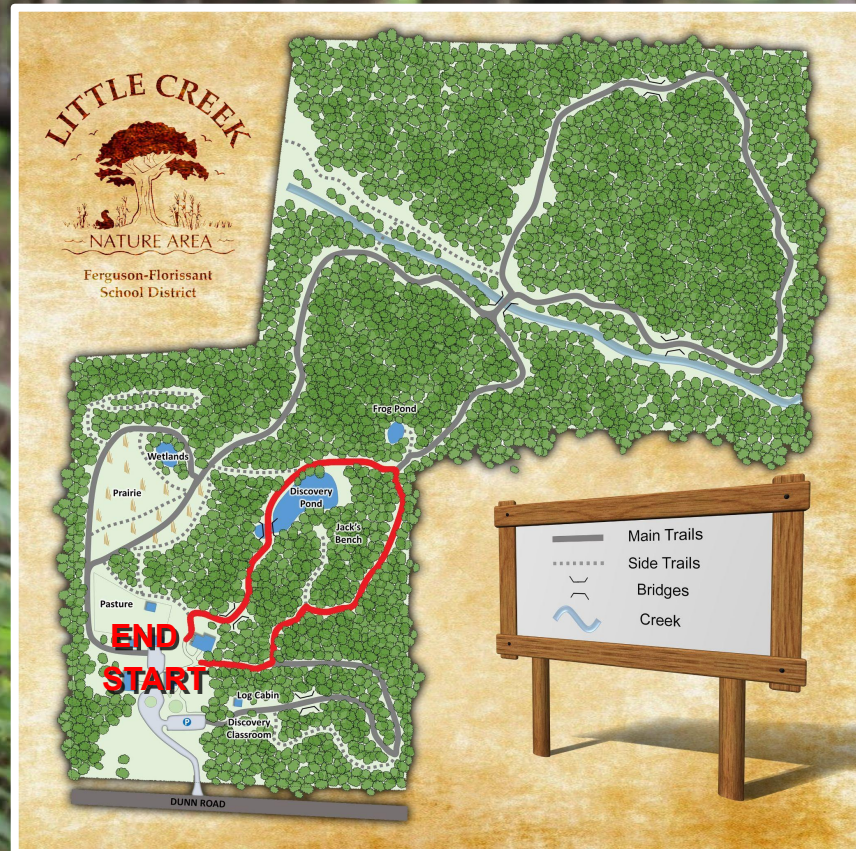

# Little Creek Nolte Loop

This hike has a lot to offer as you travel through the forest and visit the Discovery Pond.

**Distance - 0.41 miles**

**Difficulty - Moderate**

# Nolte Loop Map