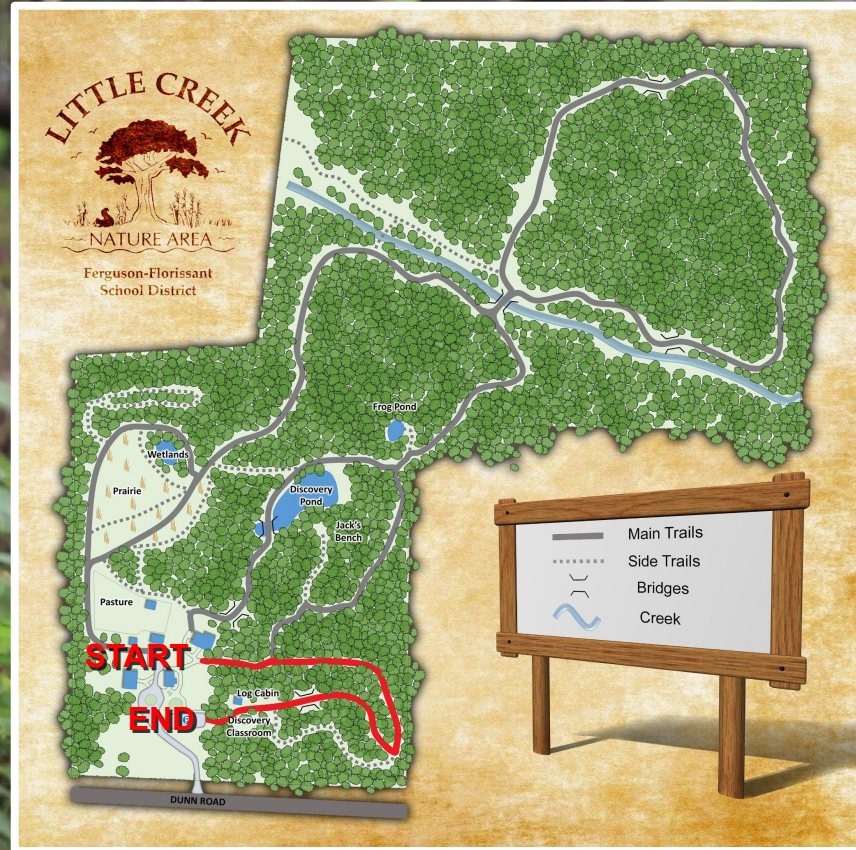

Little Creek Log Cabin Loop

Hike our wheelchair and stroller accessible trail through the forest and end in our Discovery Classroom.

Distance - 0.31 miles

Difficulty - Easy

Log Cabin Loop Map

Log Cabin Loop Map