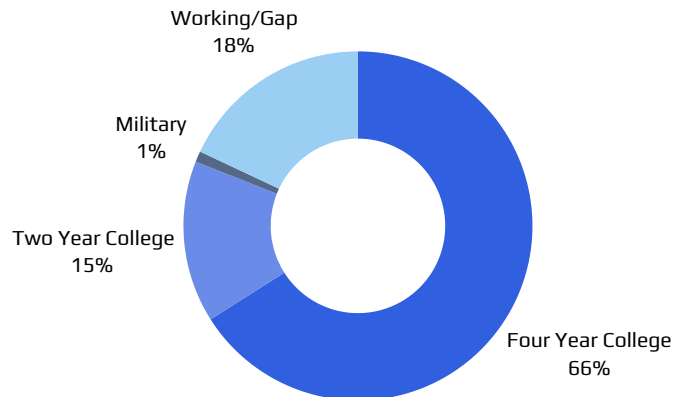

Graduation Honors (Awarded After 7 Semesters)

Cum Laude 4.0 - 4.299
Magna Cum Laude 4.3 - 4.599
Summa Cum Laude 4.6 & Above

Testing

SAT Class of 2026 state test
1062 average score

ERW 541 Math 521

AP (From 2024-25 School Year)

537 Total exams with an average score of 3.6

83% with a score of 3 or higher