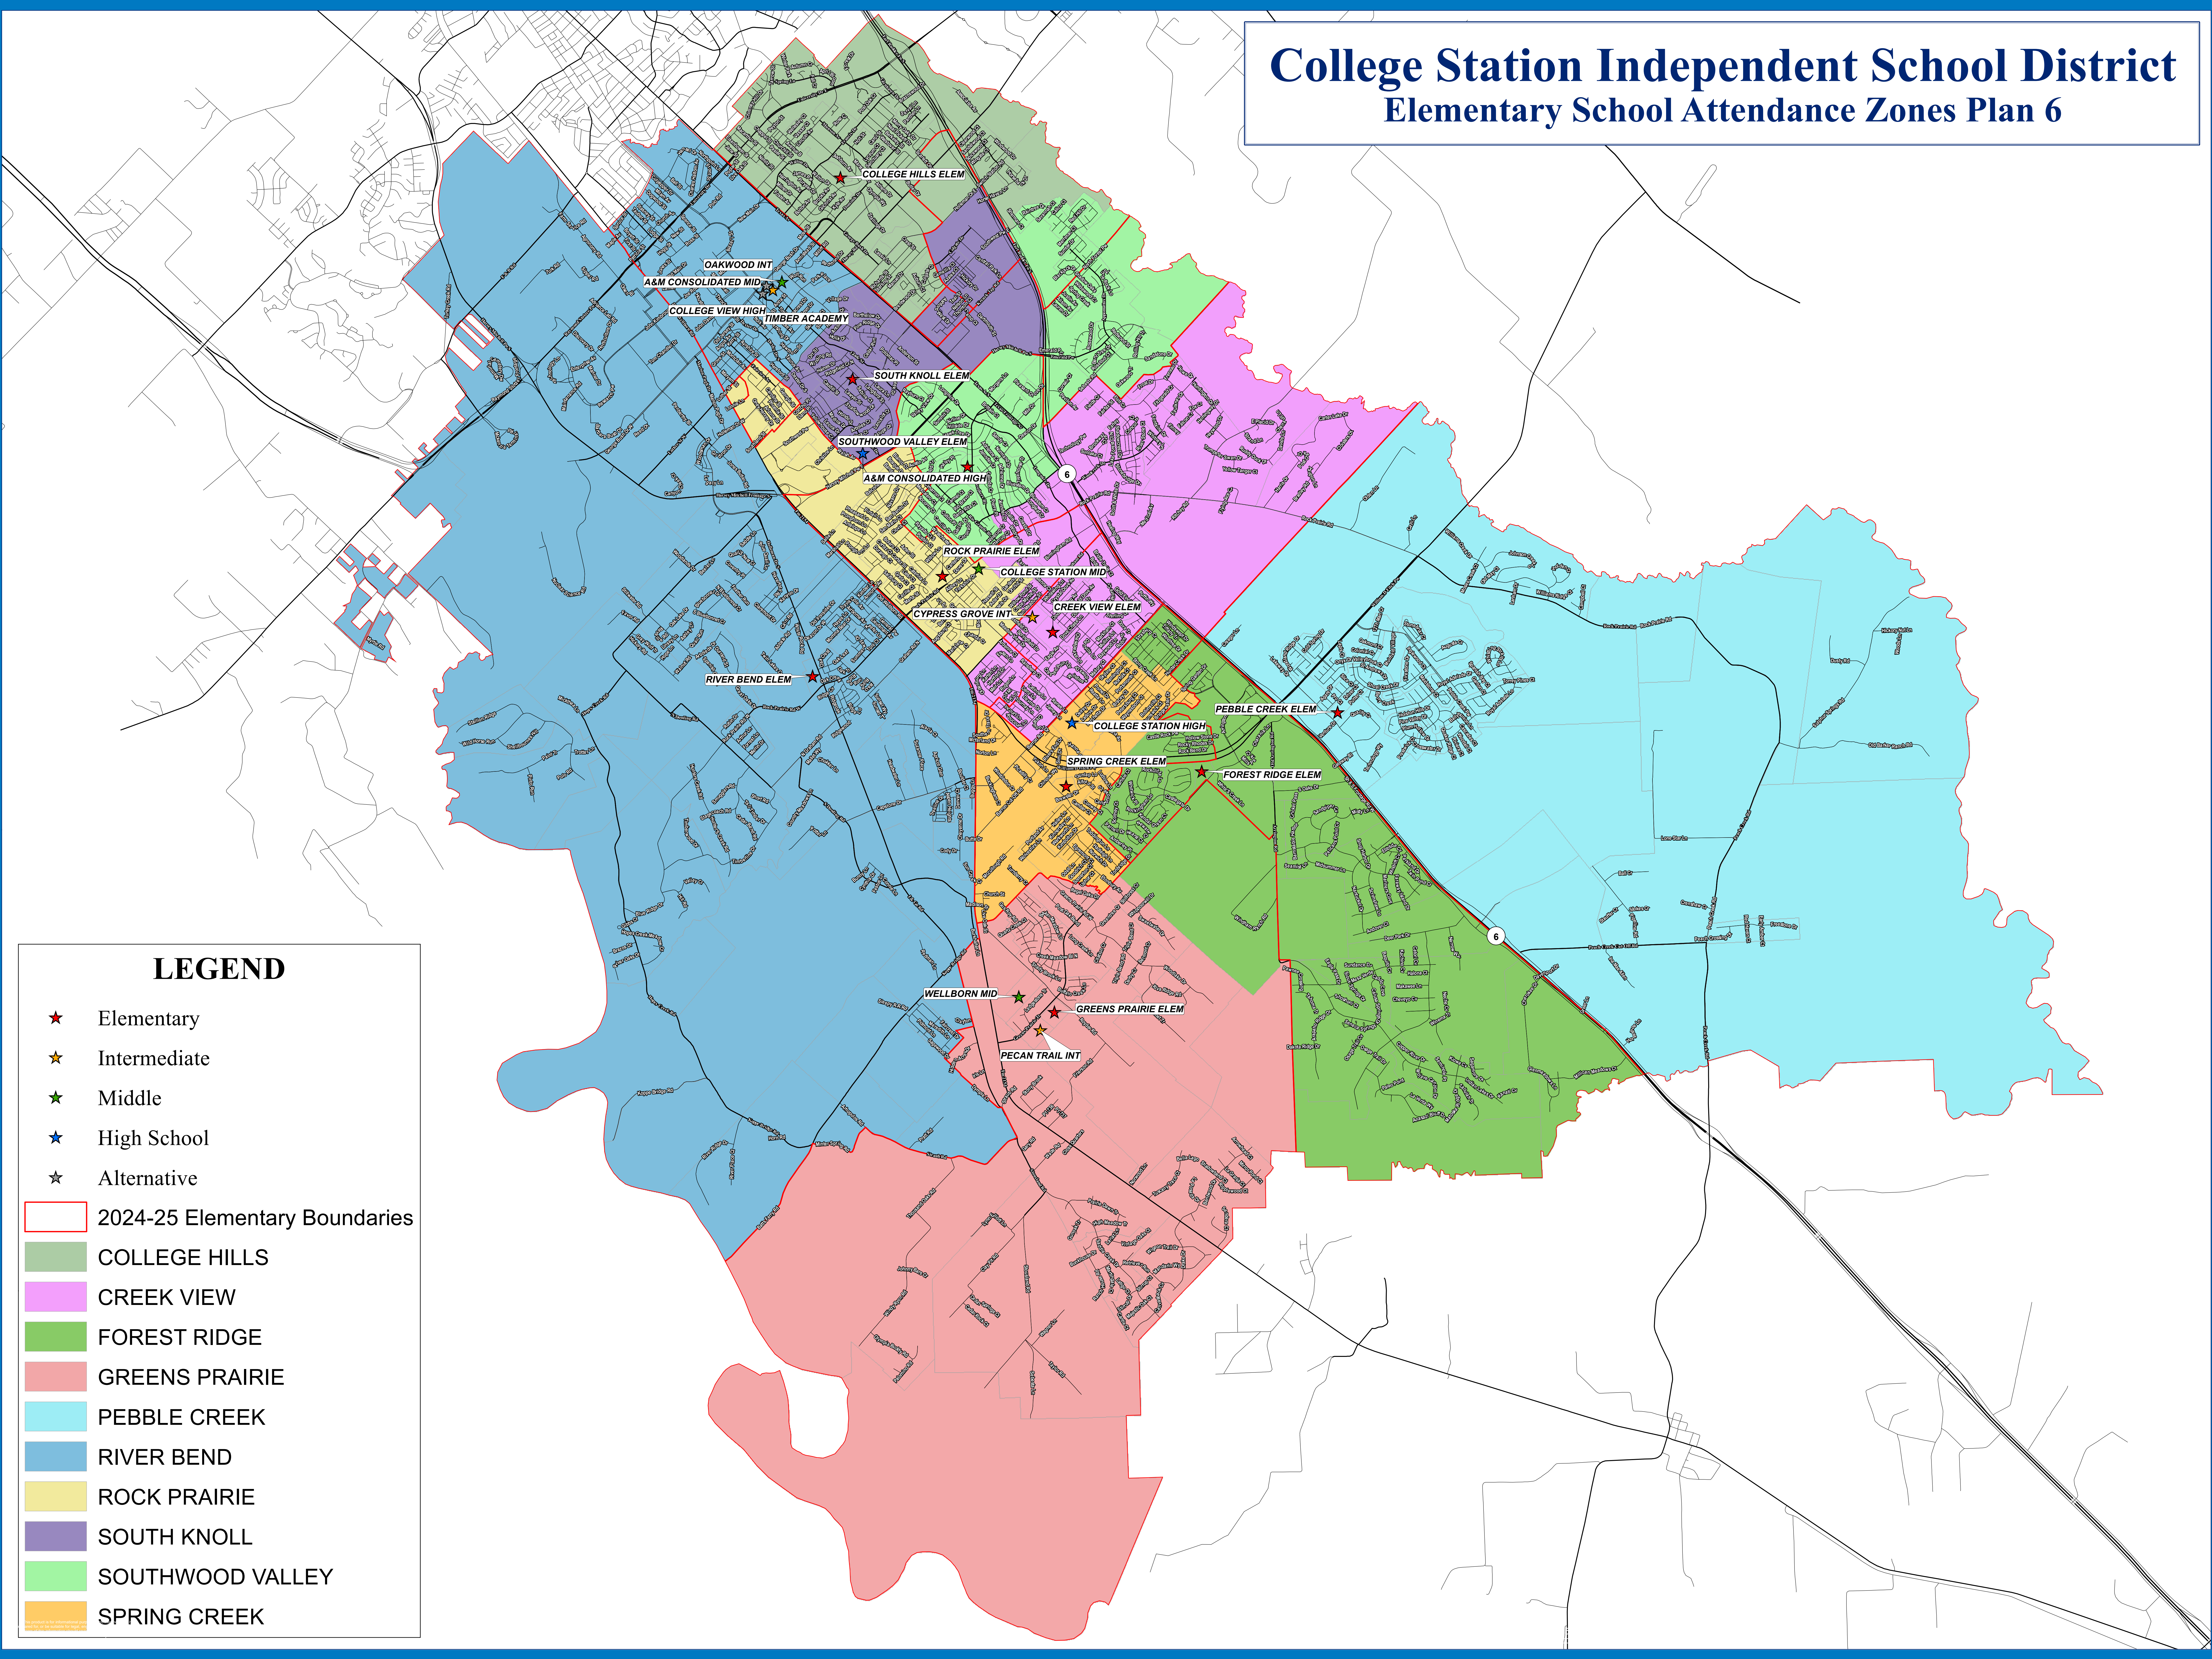

College Station Independent School District Elementary School Attendance Zones Plan 6

LEGEND

- ★ Elementary
- ★ Intermediate
- ★ Middle
- ★ High School
- ★ Alternative
- 2024-25 Elementary Boundaries
- COLLEGE HILLS
- CREEK VIEW
- FOREST RIDGE
- GREENS PRAIRIE
- PEBBLE CREEK
- RIVER BEND
- ROCK PRAIRIE
- SOUTH KNOLL
- SOUTHWOOD VALLEY
- SPRING CREEK