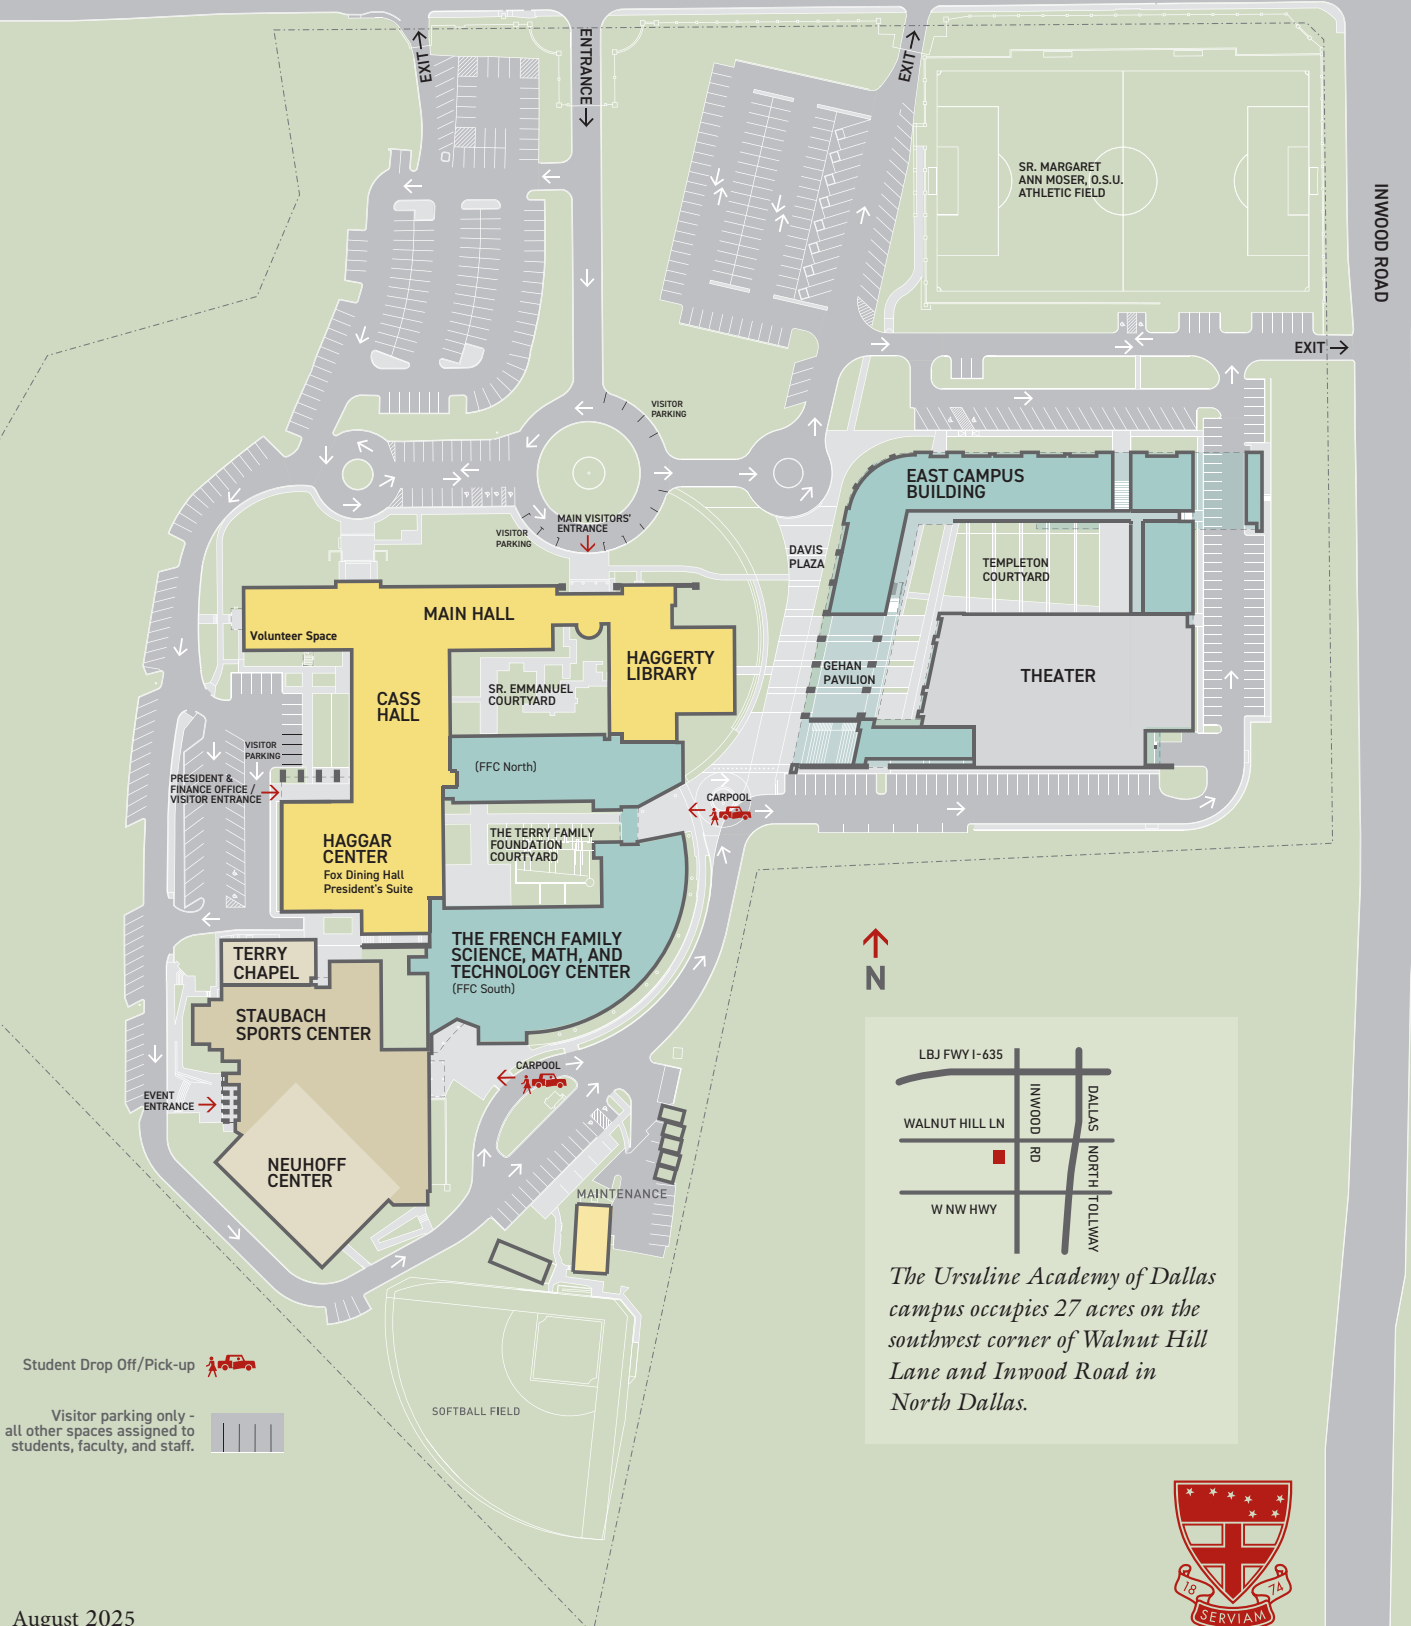

WALNUT HILL LANE

INWOOD ROAD

*The Ursuline Academy of Dallas campus occupies 27 acres on the southwest corner of Walnut Hill Lane and Inwood Road in North Dallas.*

Student Drop Off/Pick-up 

Visitor parking only - all other spaces assigned to students, faculty, and staff. 