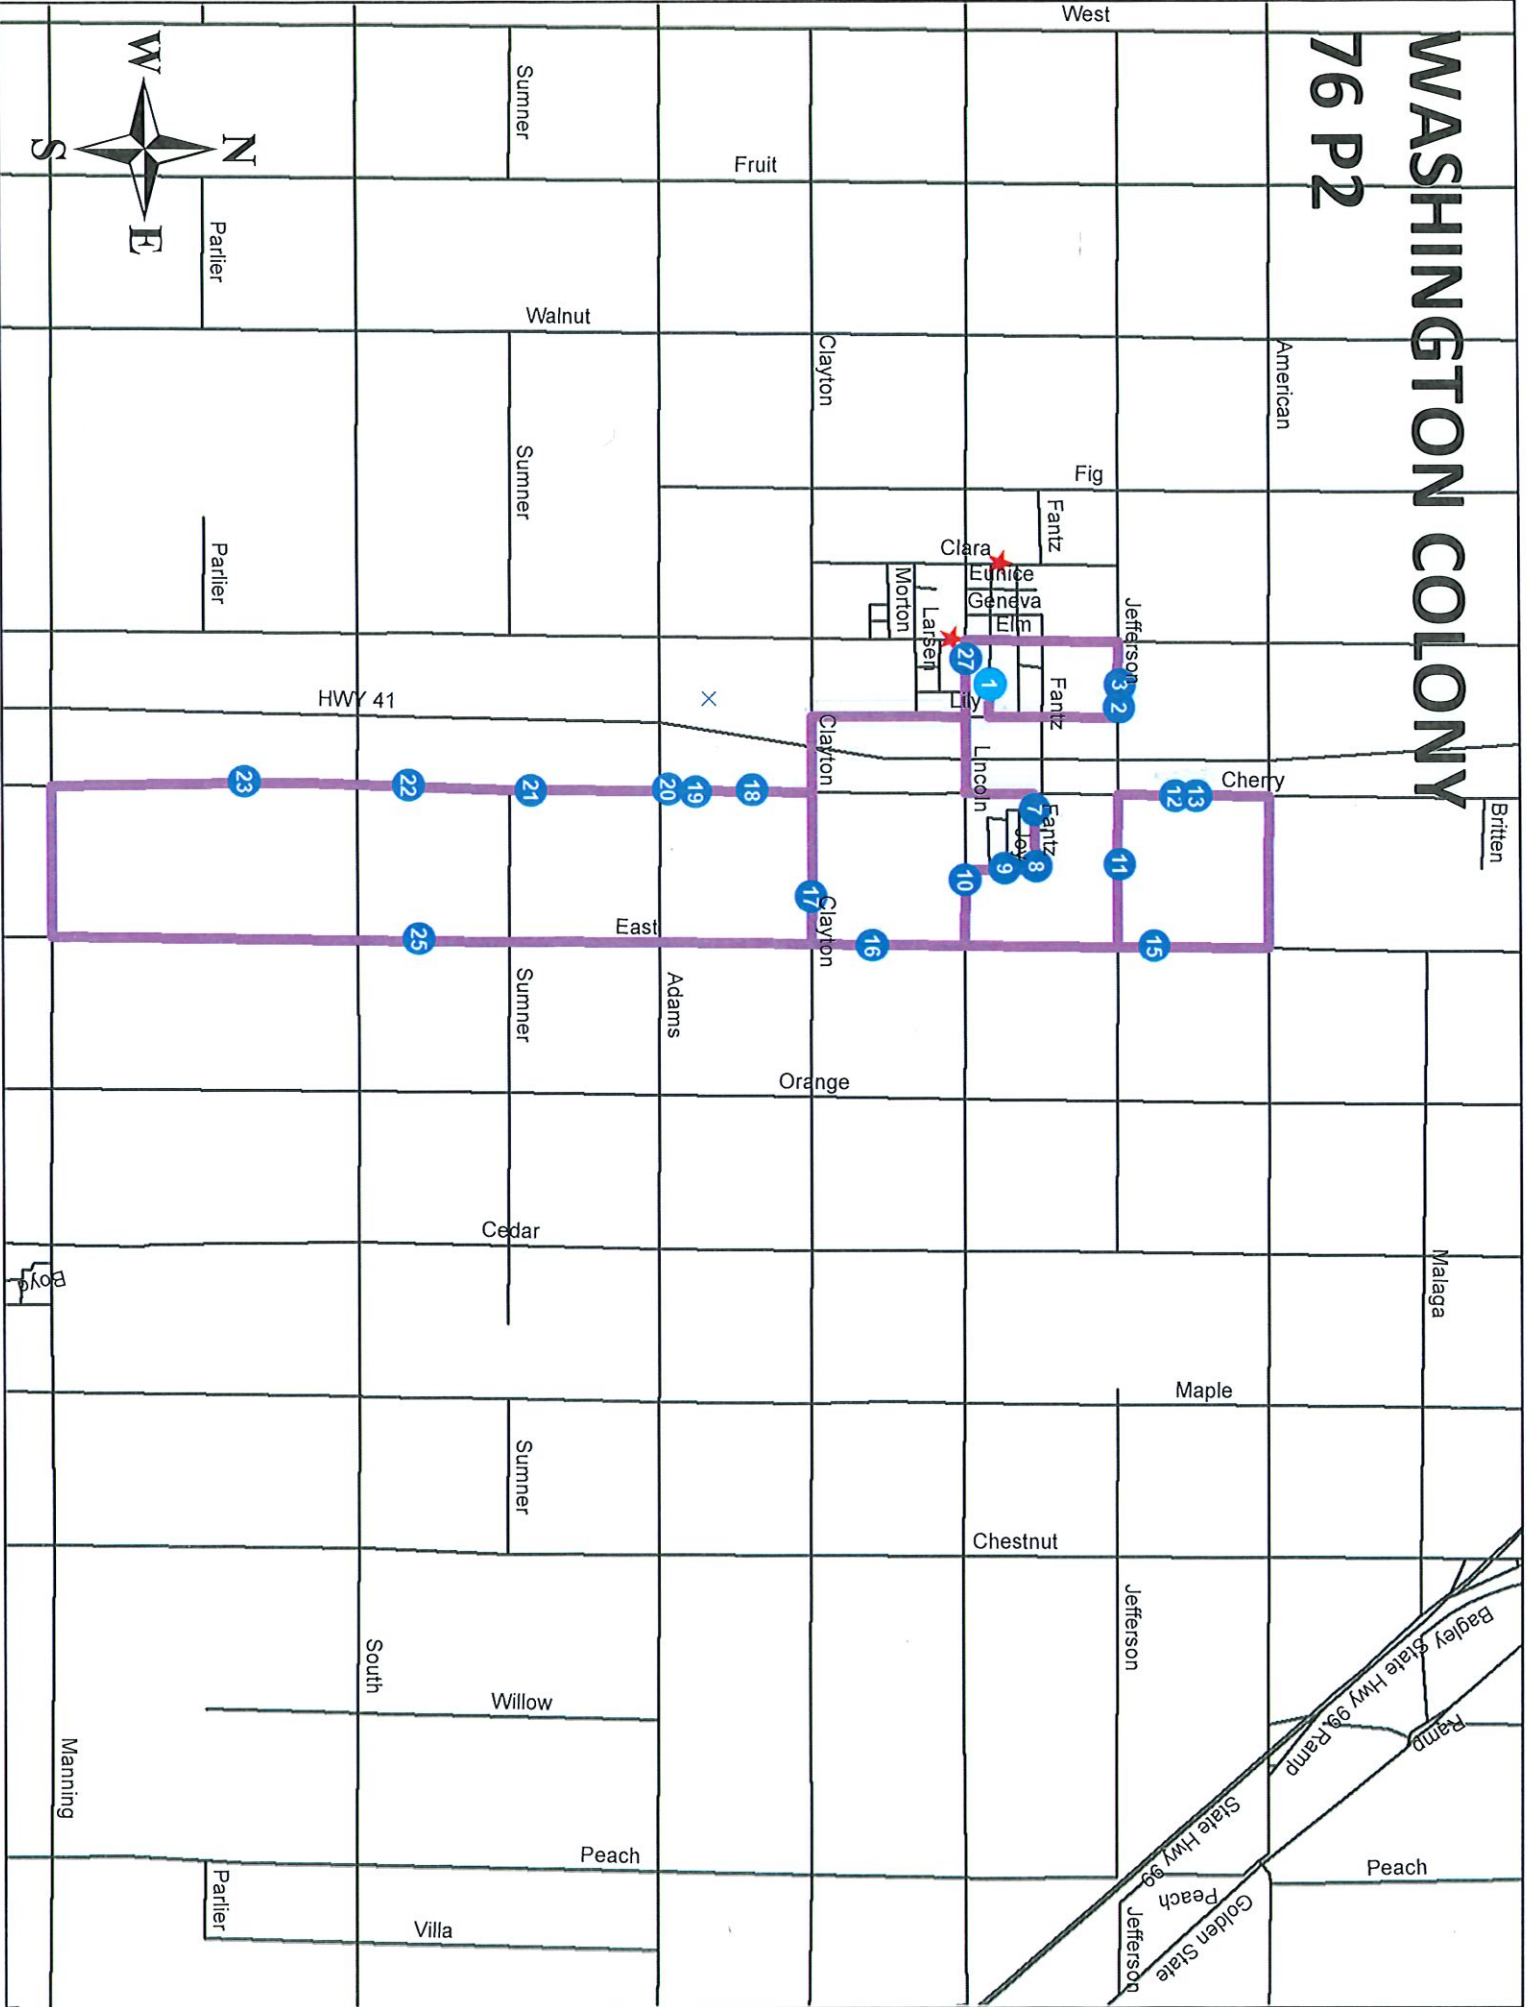

WASHINGTON COLONY 76 P2

WASHINGTON COLONY 76 P2****MONDAY EARLY RELEASE 2:15 PM******LOAD STUDENTS 3:15 AT WASHINGTON COLONY ELEMENTARY**Left on S Lily AveLeft on E Jefferson Ave**Check for Escort 229 E JEFFERSON at 3:22****Check for Escort 70 E JEFFERSON at 3:23**Left on S Elm AveLeft on E Lincoln AveLeft on S Cherry AveRight on E Fantz Ave**Check for Escort ANNA & FANTZ at 3:24****Check for Escort SARAH & FANTZ at 3:25**Right on S Sarah St**Check for Escort SARAH & JOY at 3:26**Left on E Lincoln Ave**Check for Escort 735 E LINCOLN at 3:29**Left on S East AveLeft on E Jefferson Ave**Check for Escort 728 E JEFFERSON at 3:31**Right on S Cherry Ave**Check for Escort 5314 S CHERRY at 3:33****Check for Escort 5240 S CHERRY at 3:34**Right on E American AveRight on S East Ave**Check for Escort 5387 S EAST at 3:37****Check for Escort 6134 S EAST at 3:40**Right on E Clayton Ave**Check for Escort 849 E CLAYTON at 3:42**Left on S Cherry Ave**Check for Escort 6601 S CHERRY at 3:44**

Check for Escort 6798 S CHERRY at 3:45

Check for Escort 6897 S CHERRY at 3:46

Check for Escort 7356 S CHERRY at 3:48

Check for Escort 7761 S CHERRY at 3:49

Check for Escort 8287 S CHERRY at 3:50

Left on W Manning Ave

Left on S East Ave

Check for Escort 7801 S EAST at 3:52

Left on E Clayton Ave

Right on S Lily Ave

Left on E Lincoln Ave

RETURN TO WASHINGTON COLONY BUS BARN 4:00 & SIGN OFF 4:05

Driving distance: 10.1 mi

8/7/2025 10:34:48 AM