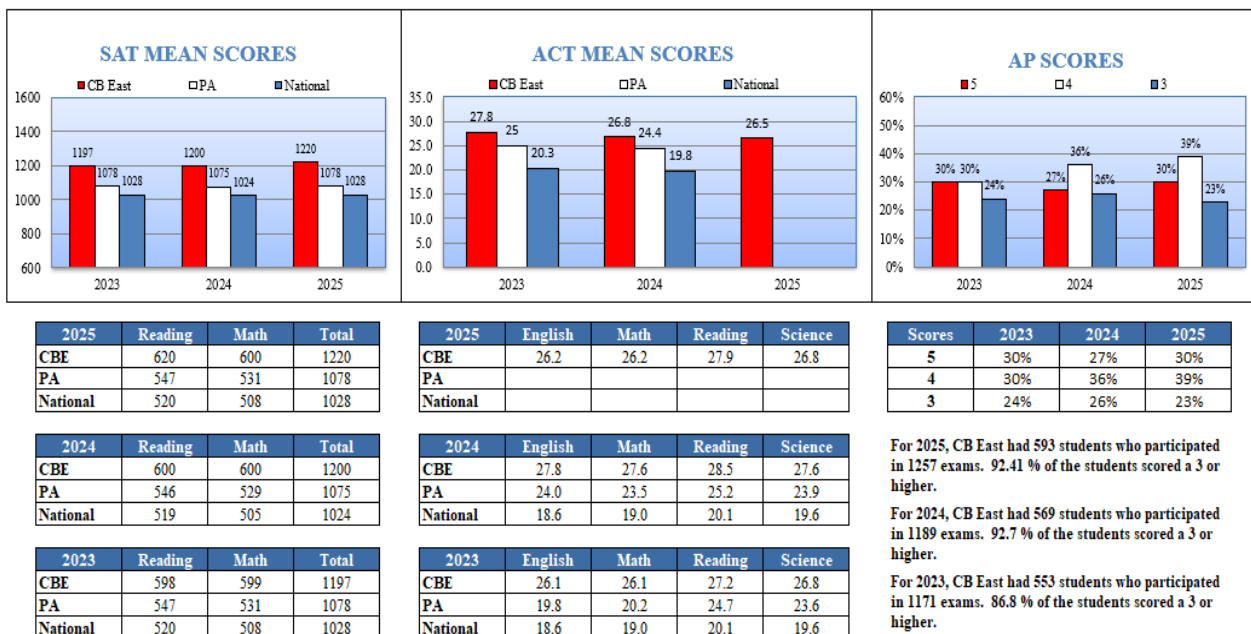

\*Indicates 3 marking period class (27 weeks) \*\* Year Long every other day, ++ Year Long

**Honors Level Course Offerings**

**Weighted by 0.25. Denoted with a "+" on transcripts.**

English 9, 10, 11, 12	American Gov. & Econ. Systems	Physics	Chamber Choir
US History 9	Modern World History	French 3	Wind Ensemble
Global Relations	Science 9	French 4	Jazz Ensemble
Algebra 2/Trigonometry	Biology	Spanish 3	Chamber Orchestra
Pre-Calculus/Trigonometry	Chemistry	Spanish 4	

**Graduation Requirements**

	Credit Requirements	MBIT Credit Requirements
English	4.00 (one credit per year)	4.00 (one credit per year)
Social Studies	4.00 (one credit per year)	4.00 (one credit per year)
Mathematics	4.00	4.00
Science	2.00	2.00
Biology	1.00	1.00
PE/Health	1.00	.50
Electives	10.75	11.25
Success Plan	.50	.50
Total Credits	27.25	27.25

**College Entrance Exam Performance**  
**National Merit Scholars**

Class of 2025  
Commended 10  
Finalists 7

Class of 2024  
Commended 14  
Finalists 5

**Class of 2024 College Admissions & Post-Secondary Plans**