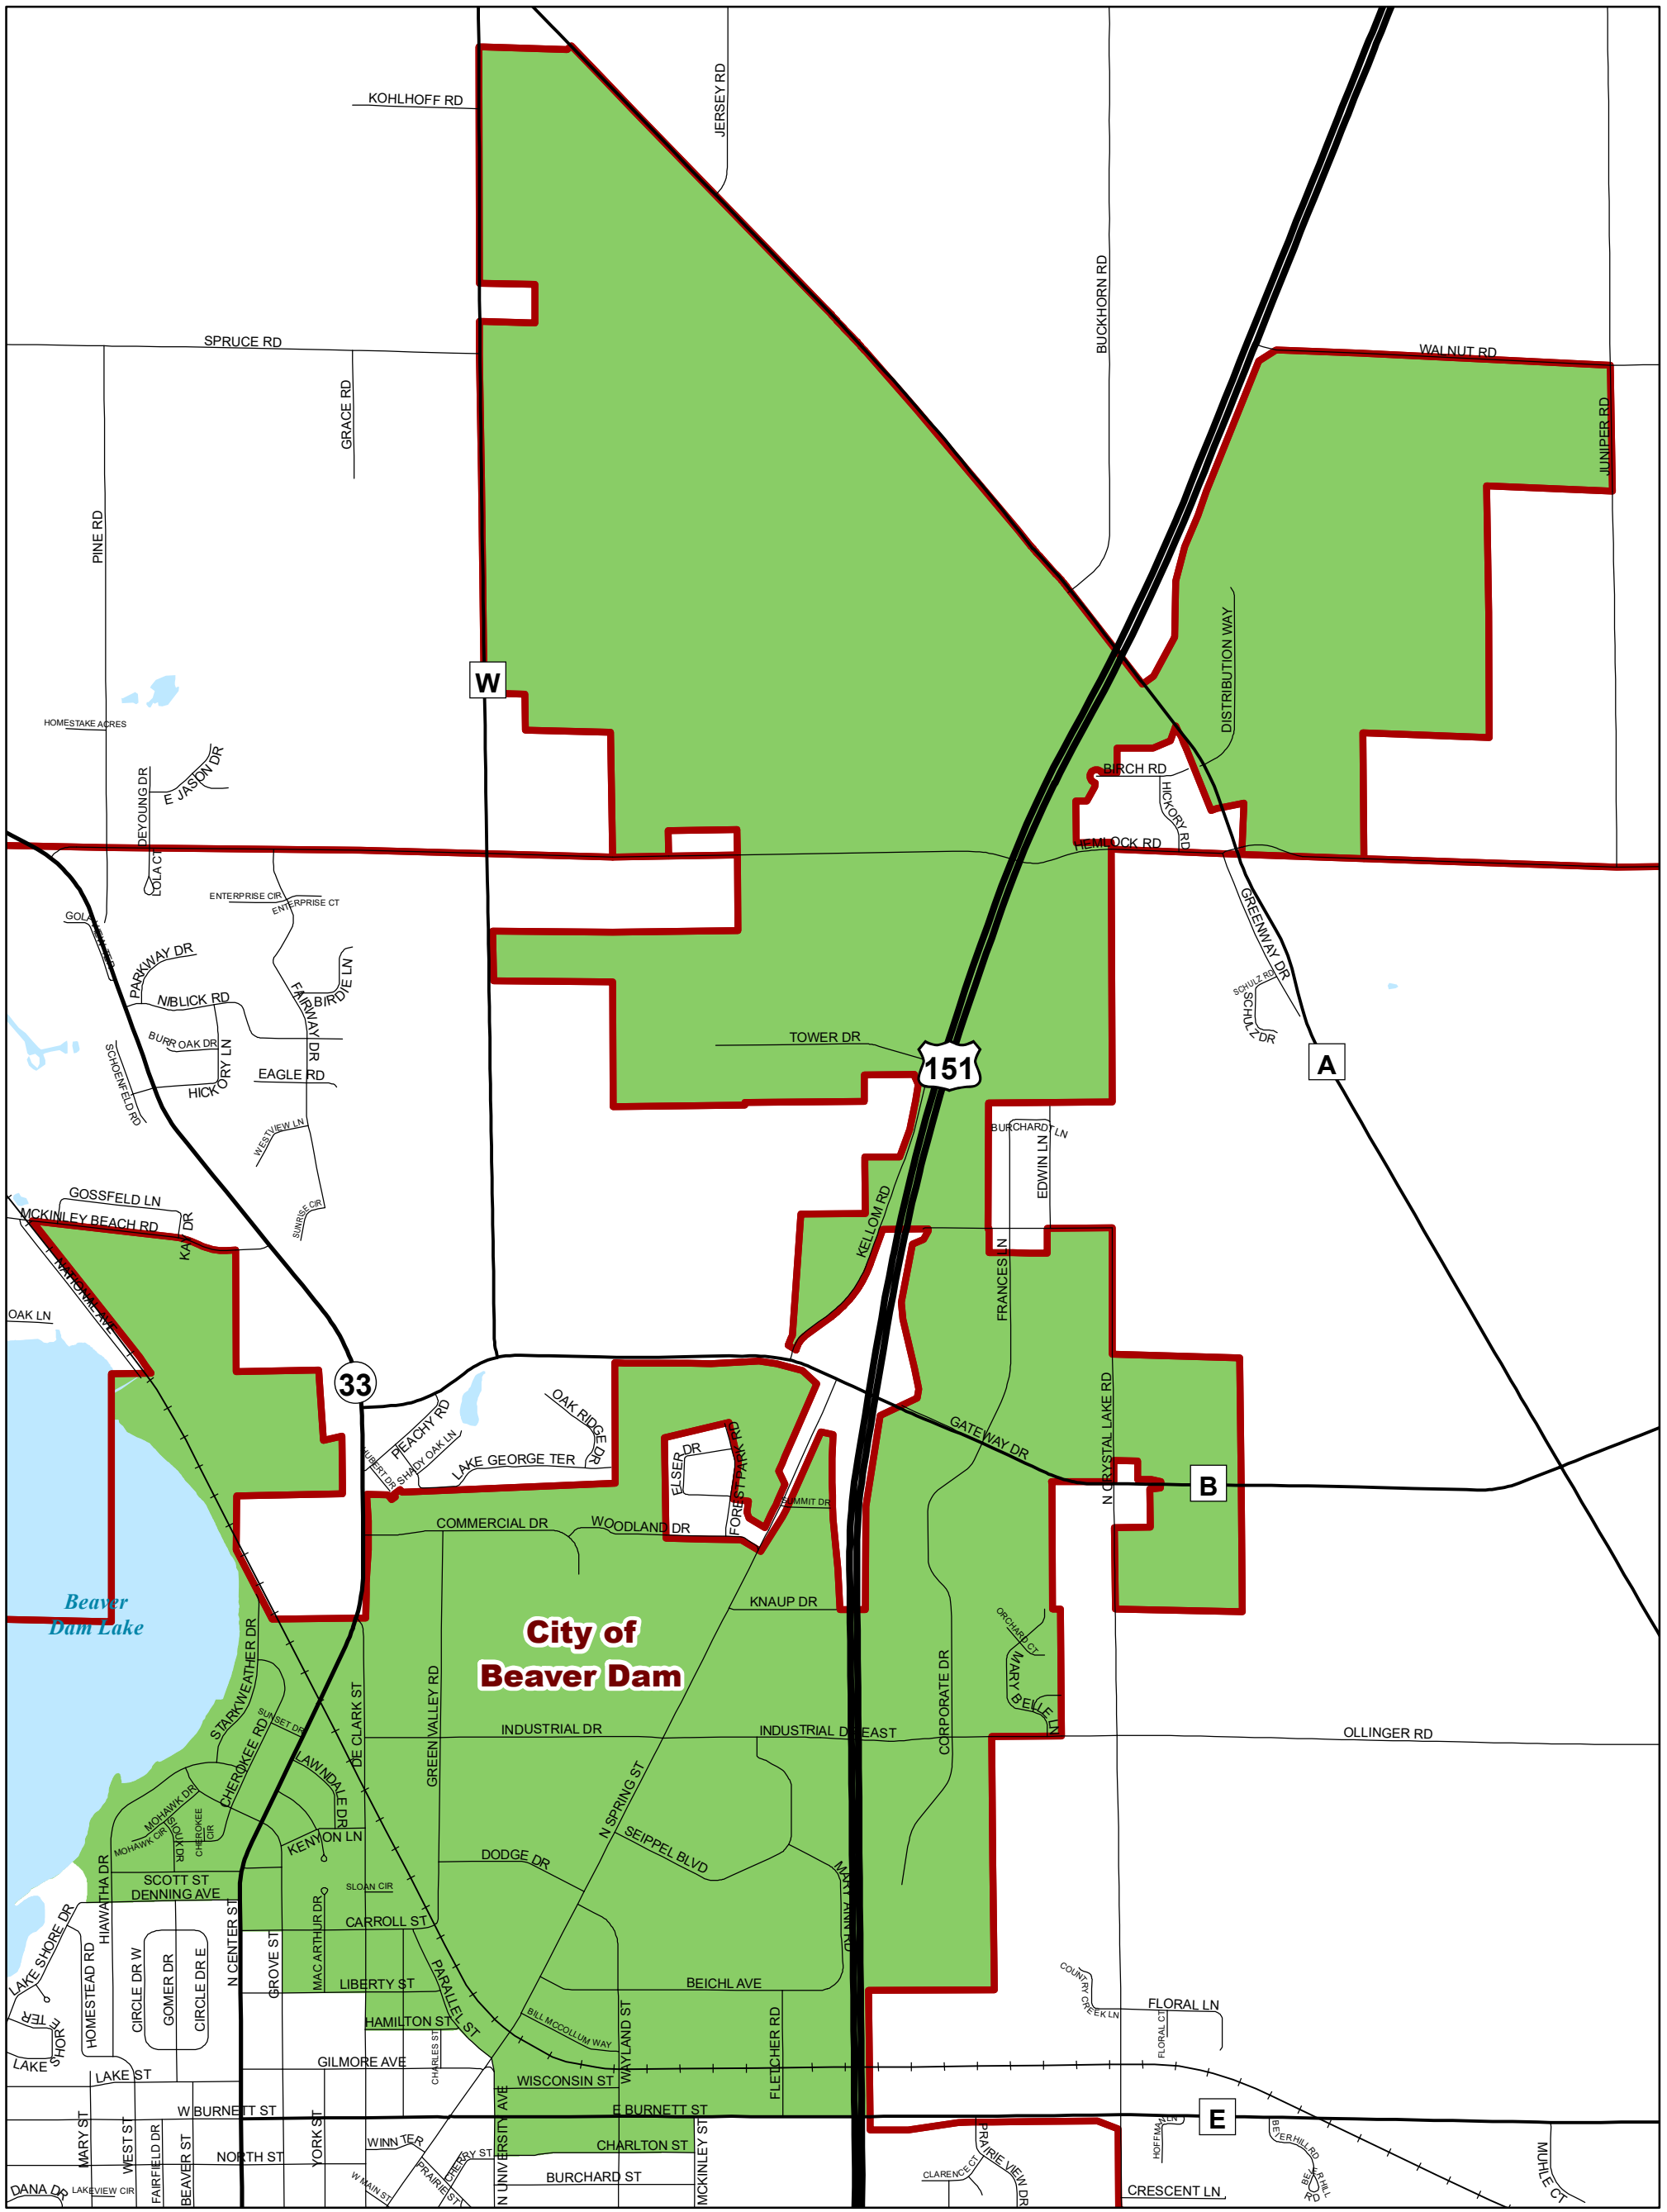

2022 SUPERVISORY DISTRICT 31

DODGE COUNTY

Legend	
	Supervisory District #31
	Waterbody
	Horicon Marsh
	City/Village/Town Boundary
	U.S. Highway
	State Highway
	County Highway
	Town Road
	Railroad