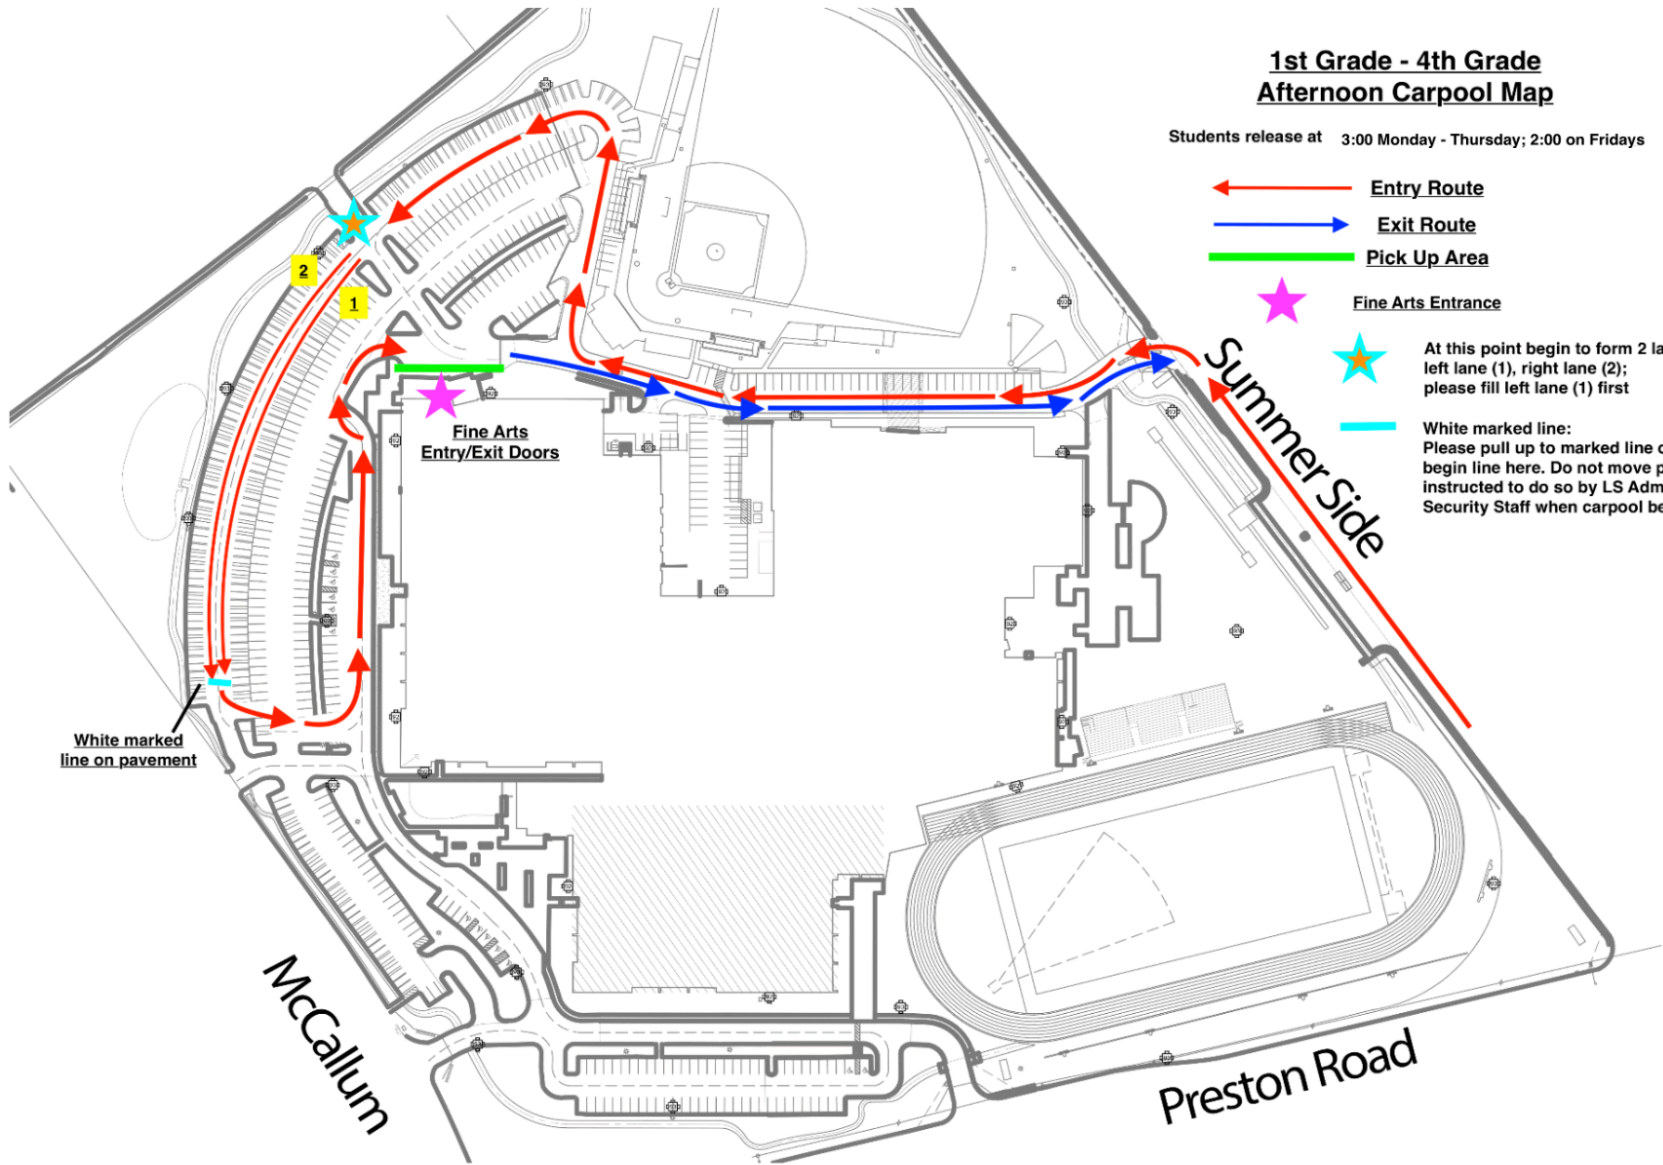

# 1st Grade - 4th Grade Afternoon Carpool Map

Students release at 3:00 Monday - Thursday; 2:00 on Fridays

- ← Entry Route
- Exit Route
- Pick Up Area

Fine Arts Entrance

★ At this point begin to form 2 lanes; left lane (1), right lane (2); please fill left lane (1) first

— White marked line: Please pull up to marked line on the pavement; begin line here. Do not move past this line until instructed to do so by LS Administration or the Security Staff when carpool begins at 3:00

White marked line on pavement

McCallum

Preston Road

Summer Side