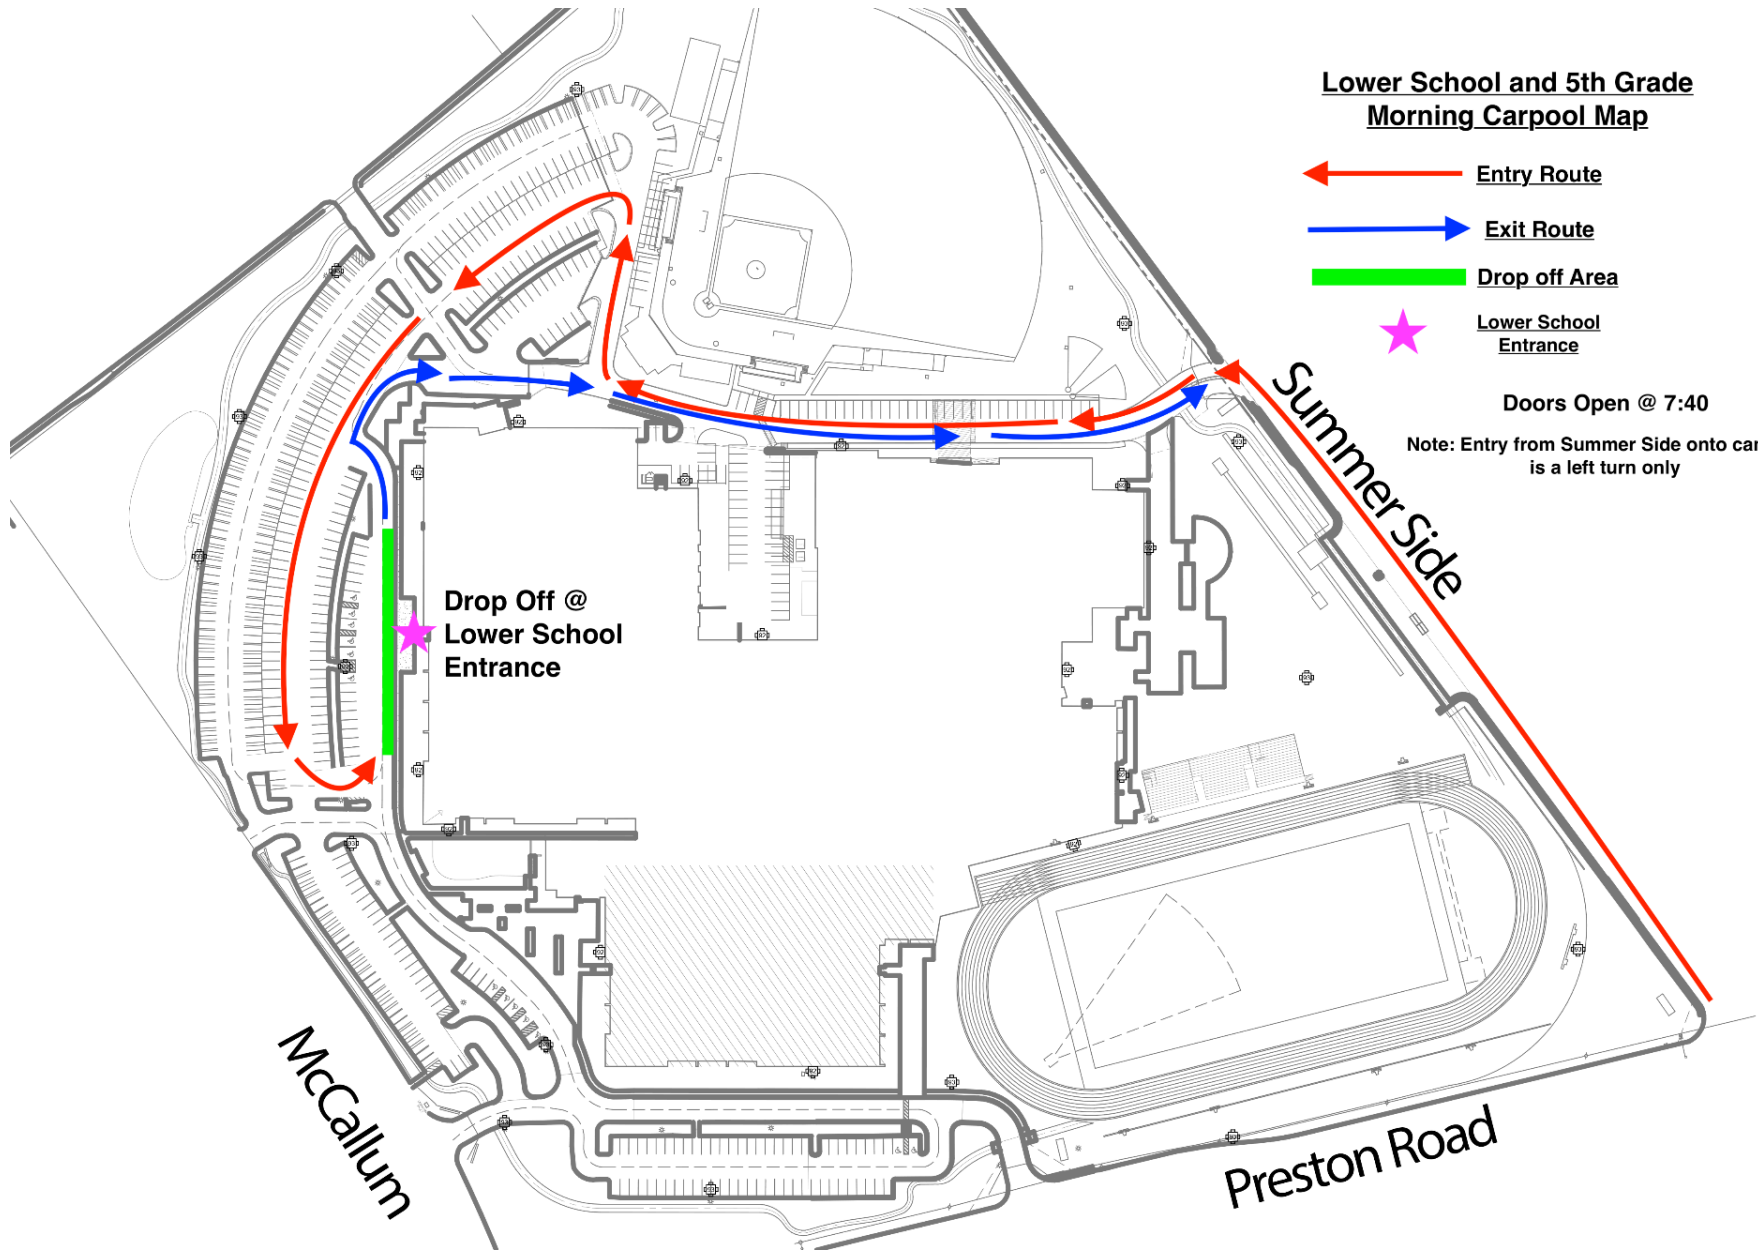

**Lower School and 5th Grade  
Morning Carpool Map**

← **Entry Route**

→ **Exit Route**

█ **Drop off Area**

★ **Lower School  
Entrance**

Doors Open @ 7:40

Note: Entry from Summer Side onto campus  
is a left turn only

**Drop Off @  
Lower School  
Entrance**

McCallum

Preston Road

Summer Side