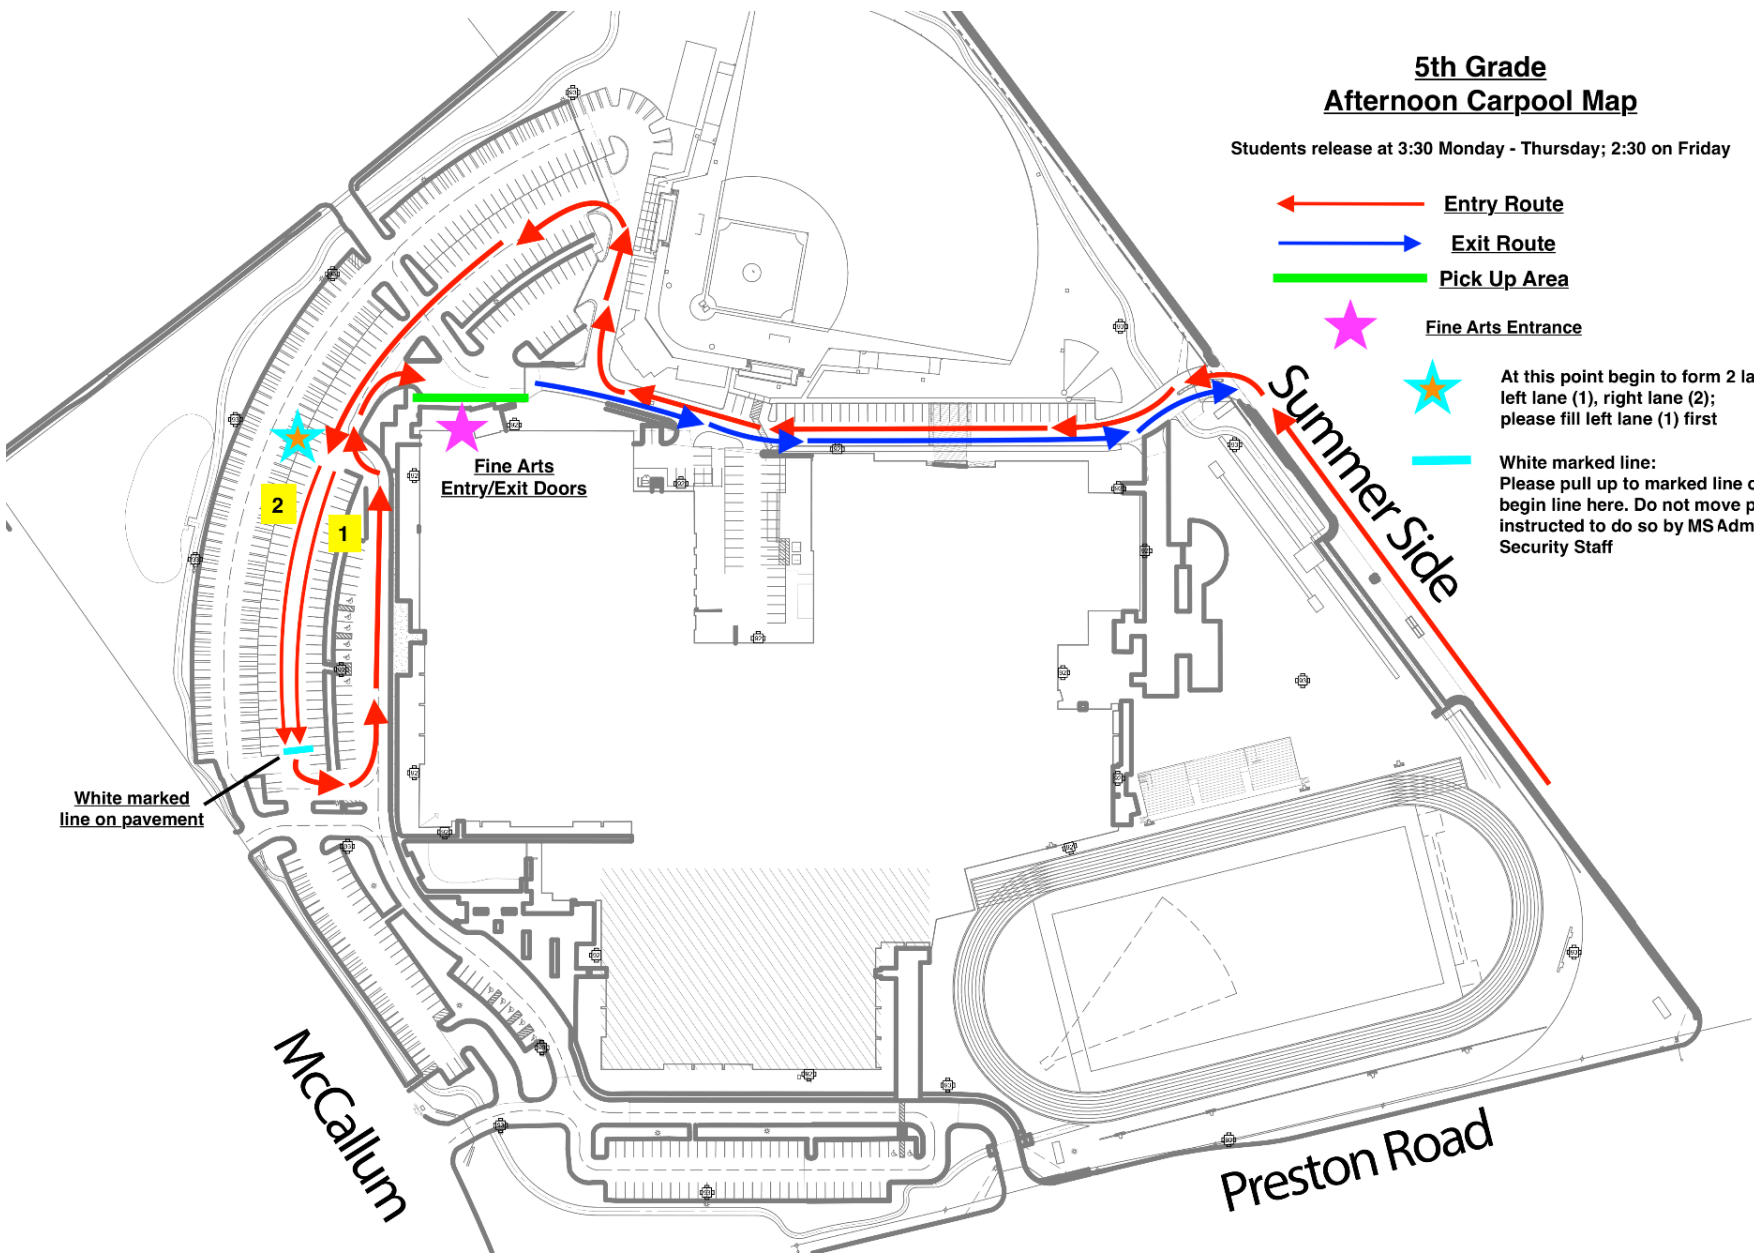

# 5th Grade Afternoon Carpool Map

Students release at 3:30 Monday - Thursday; 2:30 on Friday

- ← Entry Route
- Exit Route
- Pick Up Area

Fine Arts Entrance

At this point begin to form 2 lanes; left lane (1), right lane (2); please fill left lane (1) first

White marked line: Please pull up to marked line on the pavement; begin line here. Do not move past this line until instructed to do so by MS Administration or the Security Staff

White marked line on pavement

McCallum

Preston Road

Summer Side

Fine Arts  
Entry/Exit Doors