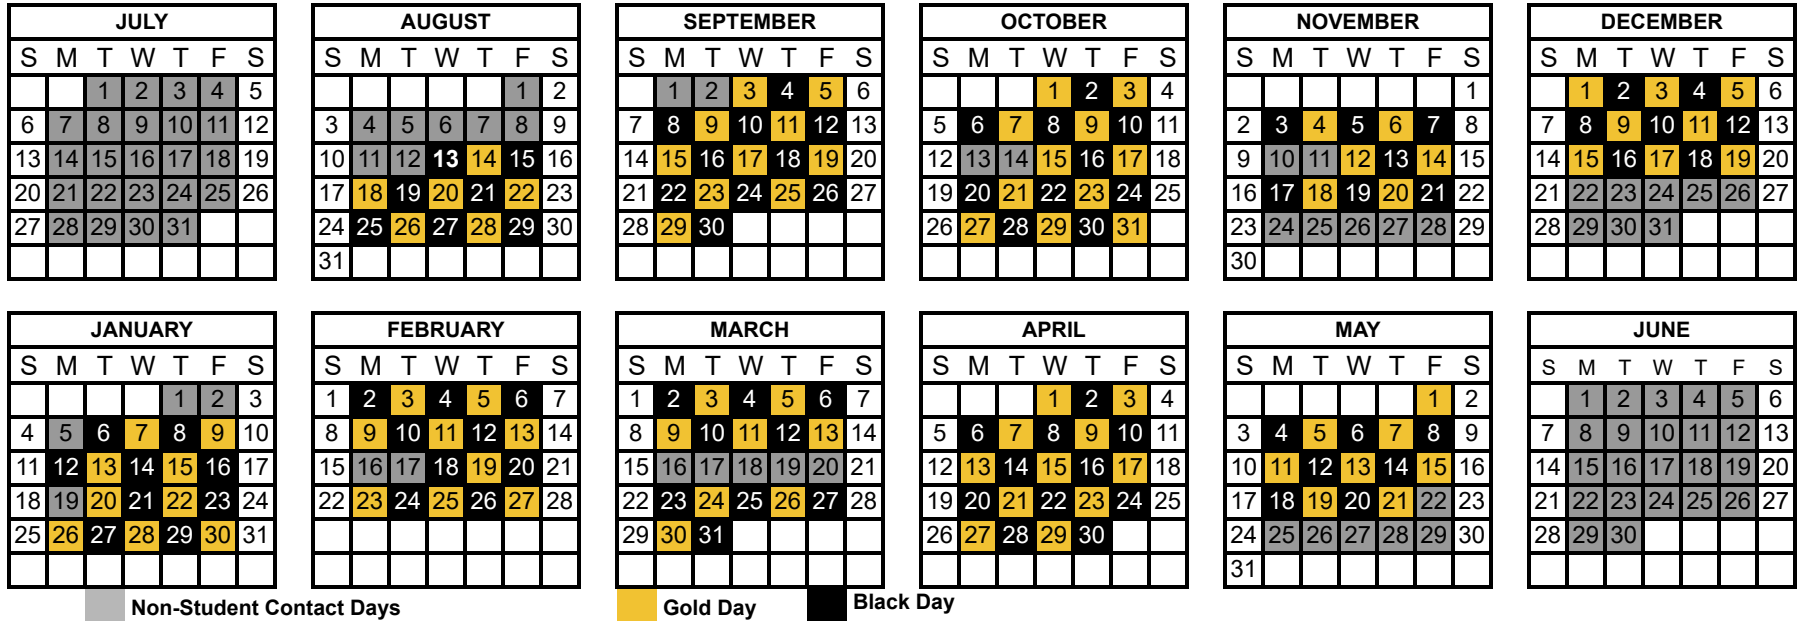

Meadowlark School

2025-2026 School Year Calendar - Black/Gold and ABC Rotation

Black and Gold