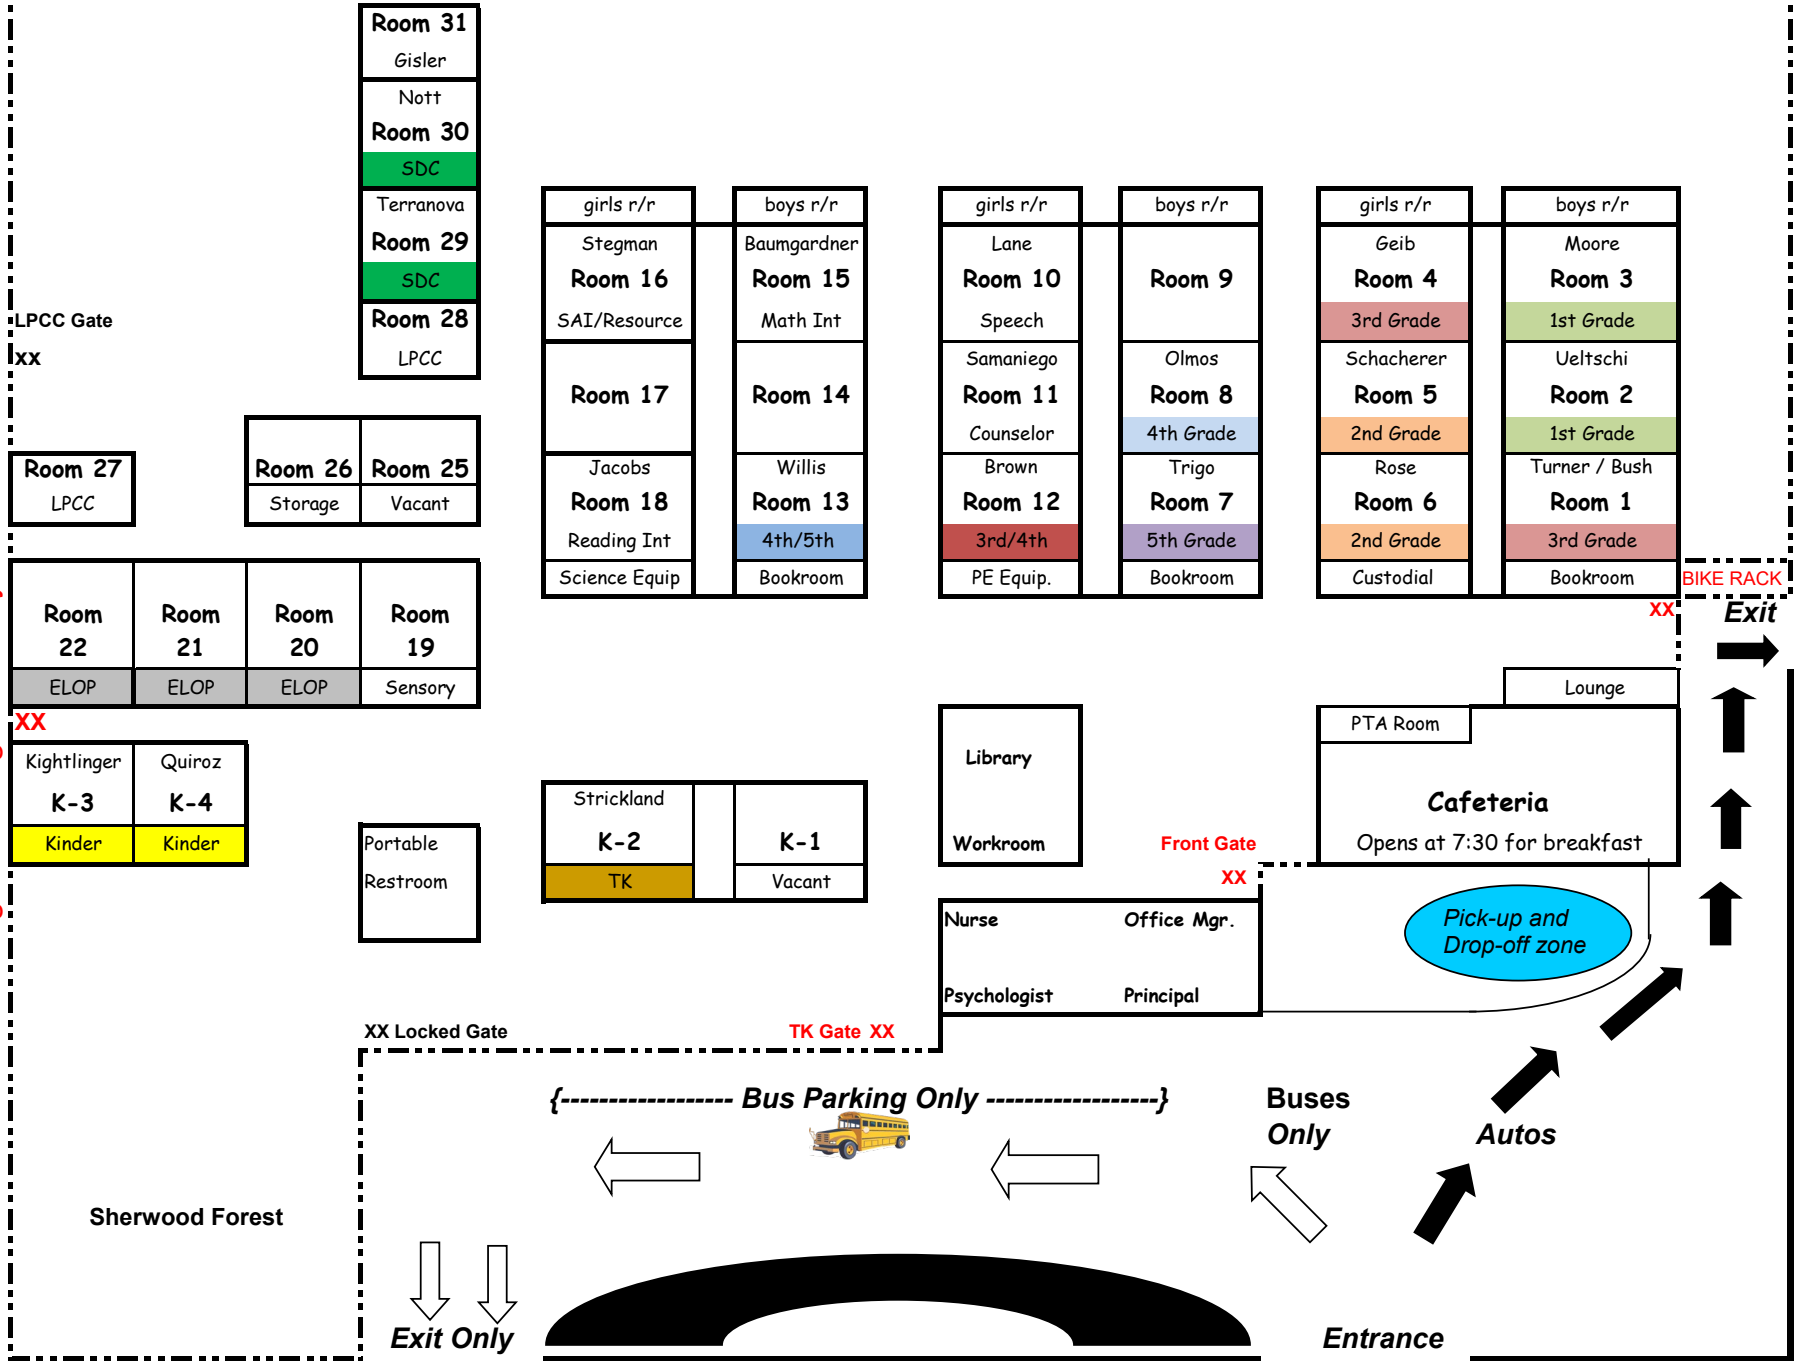

JUNIPERO SERRA ELEMENTARY SCHOOL SITE MAP

Dudley Avenue

DO NOT WAIT/PARK IN THE STREET
Loading/Unloading Curb Only

Swansea Avenue

8880 Halifax Street, Ventura, CA 93004