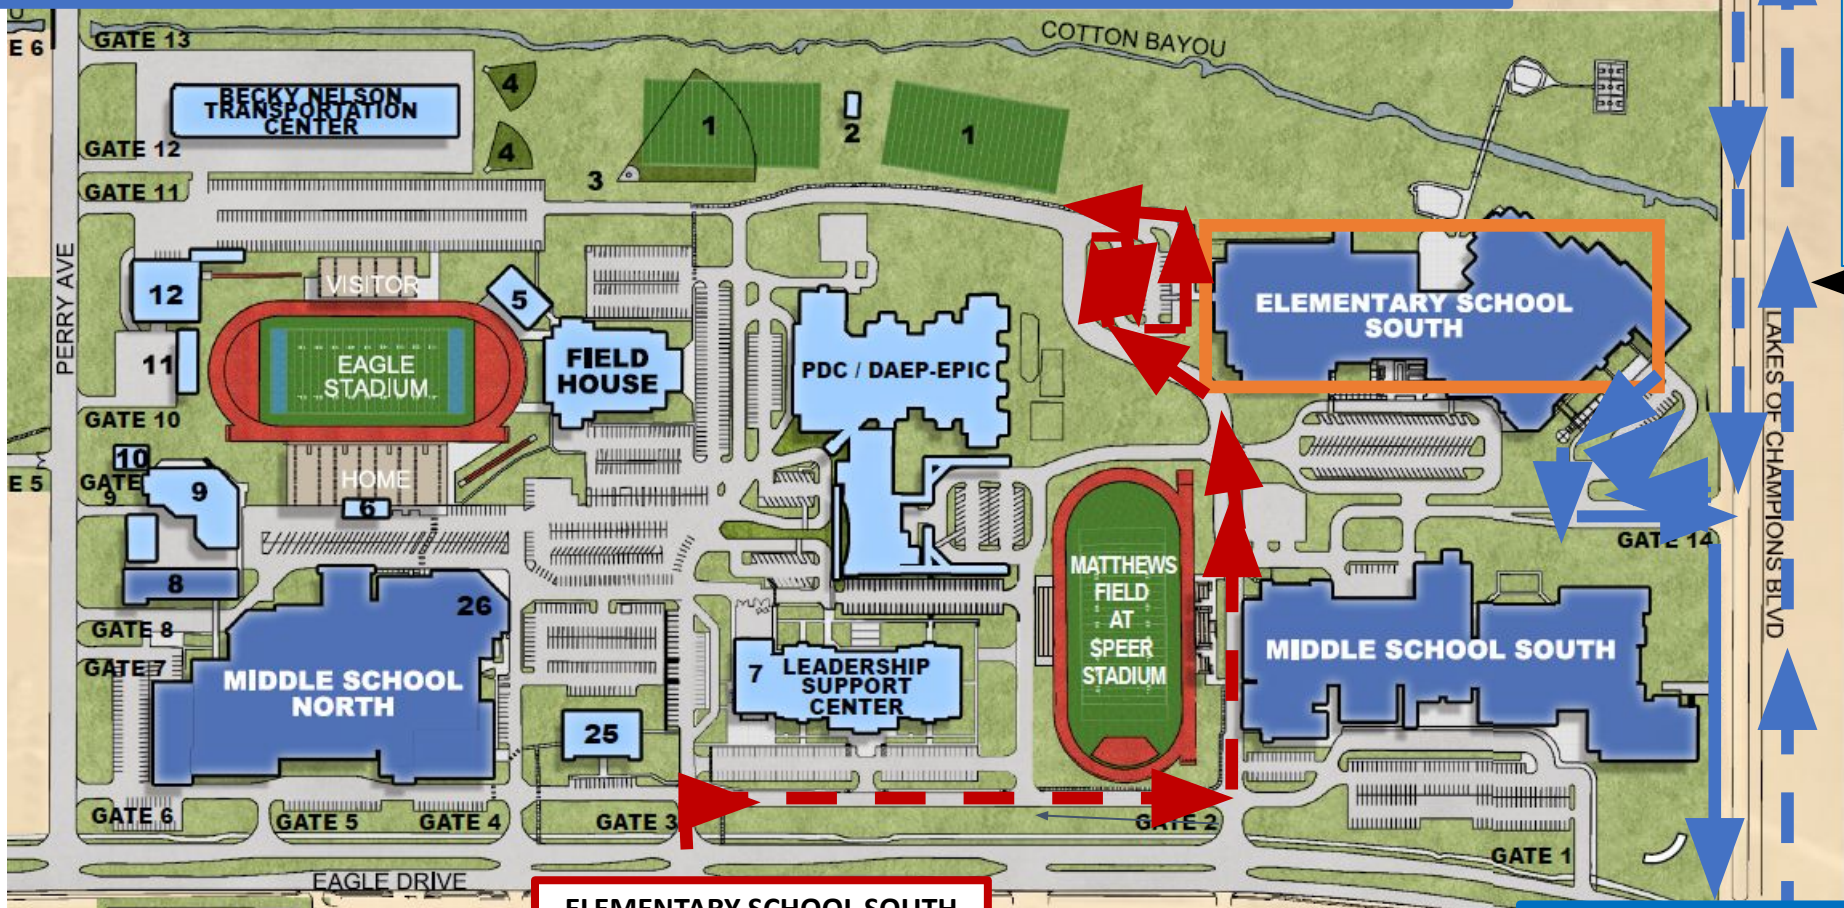

ELEMENTARY SCHOOL SOUTH

2025-2026 Car-Rider Traffic Map

ESS SOUTH ENTRANCE:
Coming from Eagle Drive – pass Gate 14 (do not enter), make the first U-Turn that allows you to get in the back of the line going towards Gate 14 in the outside lane. Turn into Gate 14. Single stack for AM arrivals – Double stack for PM dismissals. Please do not block intersections.

ESS SCHOOL HOURS:
8:30-3:55

**ELEMENTARY SCHOOL SOUTH
EAST ENTRANCE**
3rd grade & siblings

**ELEMENTARY SCHOOL SOUTH
MAIN ENTRANCE**
1st & 2nd grades