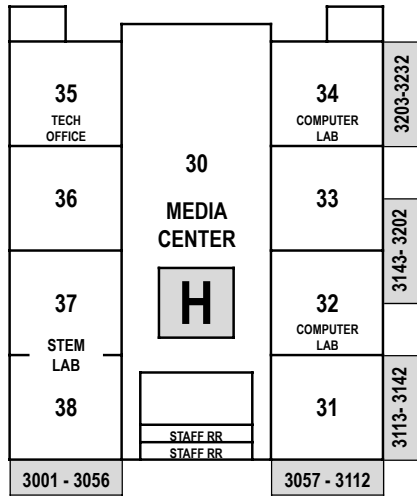

--- ATHLETIC FIELDS ---

--- BASKETBALL COURTS ---

--- BASKETBALL COURTS ---

--- TENNIS COURTS ---

LOCKER NUMBER BY BUILDING			
A	B	C	H
1001 - 1126	2001 - 2209	4001 - 4167	3001 - 3056
	2210 - 2471	4168 - 4253	3057 - 3112
		4254 - 4447	3113 - 3142
		4448 - 4547	3143 - 3202
			3203 - 3232

ENTER

<<<

B  
L  
O  
C  
K  
I  
N  
G

EXIT

>>>

S  
T  
R  
E  
E  
T

A  
M  
P  
H  
I  
T  
H  
E  
A  
T  
E  
R

**McAULIFFE MIDDLE SCHOOL**