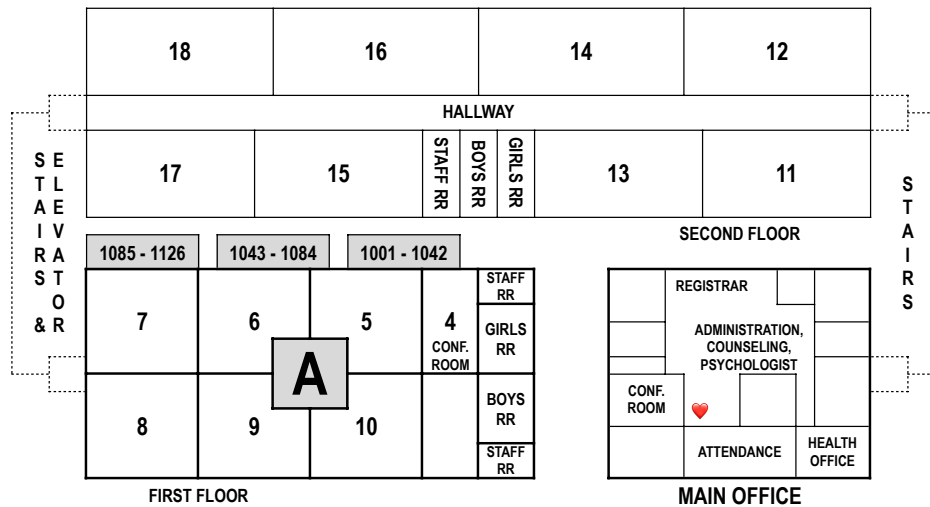

--- ATHLETIC FIELDS ---

--- BASKETBALL COURTS ---

--- BASKETBALL COURTS ---

--- TENNIS COURTS ---

LOCKER NUMBER BY BUILDING			
A	B	C	H
1001 - 1126	2001 - 2209	4001 - 4167	3001 - 3056
	2210 - 2471	4168 - 4253	3057 - 3112
		4254 - 4447	3113 - 3142
		4448 - 4547	3143 - 3202
			3203 - 3232

ENTER

<<<

B  
L  
O  
C  
K  
I  
N  
G

EXIT

>>>

S  
T  
R  
E  
E  
T

A  
M  
P  
H  
I  
T  
H  
E  
A  
T  
E  
R

**McAULIFFE MIDDLE SCHOOL**