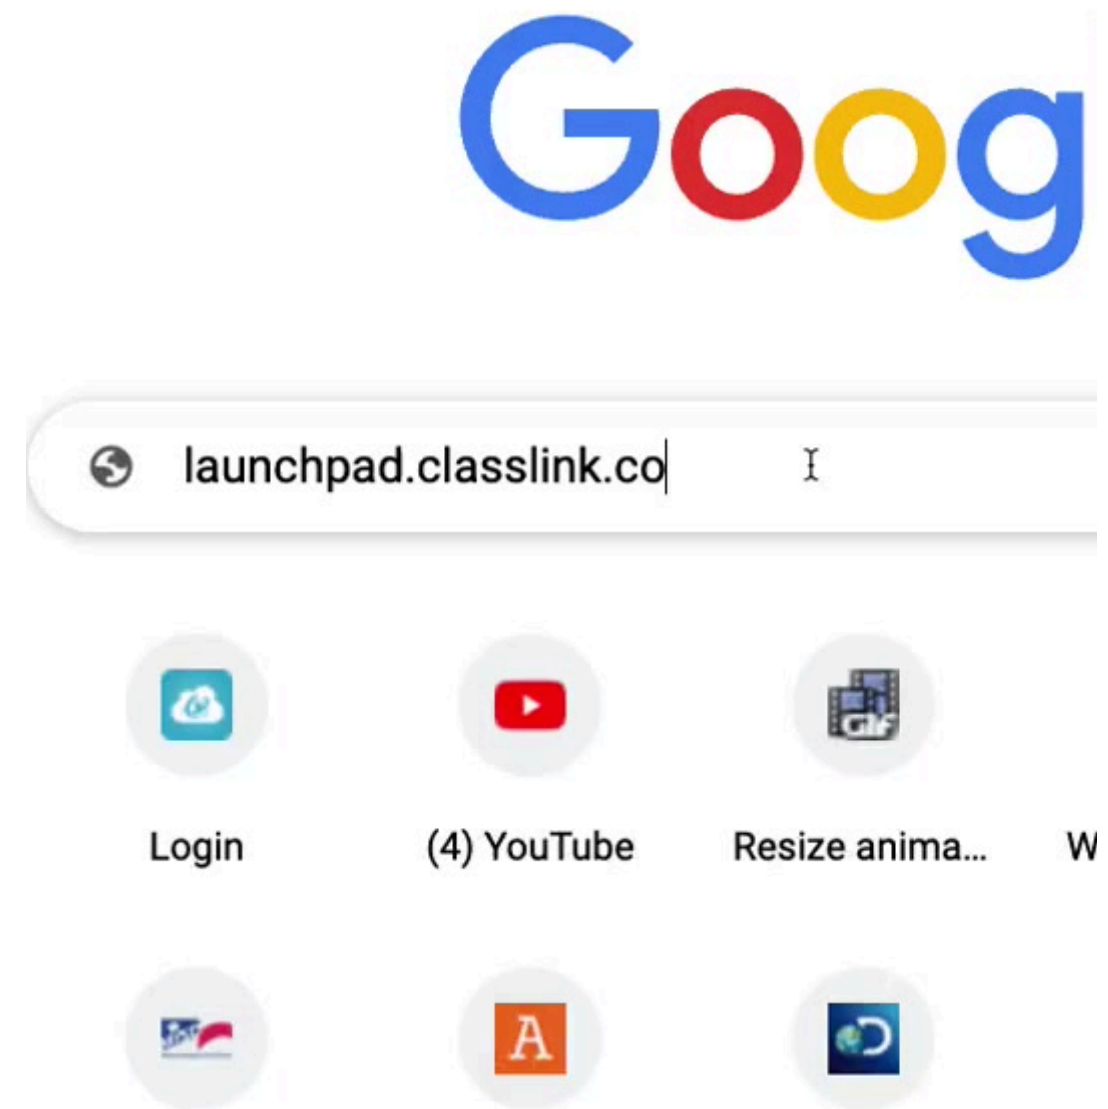

GET STARTED WITH CLASSLINK

TEACHER HOW-TO GUIDE

To reset your password visit: midlandisd.net/password

Step 1

Get to **ClassLink** from the **Midland ISD staff-links web page**

or go to the Midland **launchpad.classlink.com/midland**

Make sure to favorite!

Step 2

A screenshot of a login form. The Username field contains 'eri|' and the Password field contains 'erica.garcia'. Below the fields is a blue 'Sign In' button. At the bottom, there is a link that says 'Help, I forgot my passw'.