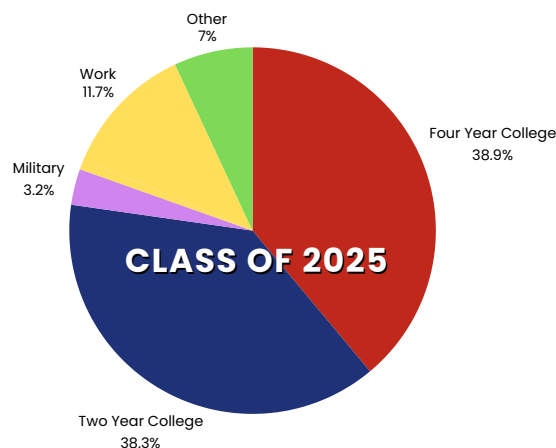

Advanced Placement (AP) Courses

BHS offers an extensive selection of 26 Advanced Placement (AP) courses across various disciplines. To receive the AP designation on their transcript, students are required to complete the corresponding AP exam. Students can enroll in an AP course as early as the 9th grade, if they meet the necessary prerequisites.

Seal of Bilingual

The State Seal of Bilingual is an award provided by state approved districts that recognizes high school graduates who attain high functional and academic levels of proficiency in English and a world language in recognition of having studied and attained proficiency in two or more languages by high school graduation.

QUICK FACTS: Grades Served 8-12 | Total Enrollment 1600 | Senior Class 330

STUDENT DEMOGRAPHIC

- First Language not English - **38.3%**
- English Language Learners - **19.7%**
- Low Income - **53%**
- Student With Disabilities - **16.3%**
- African American - **11%**
- Asian - **1.9%**
- Hispanic/Latinx - **32.9%**
- Native American - **0.7%**
- White - **48.2%**
- Native Hawaiian, Pacific Islander - **0.2%**
- Multi-Race, Non-Hispanic - **5.2%**

GRADUATION REQUIREMENTS

- English - 4 Credits
- History/Social Sciences - 3 Credits (Including World, U.S. History I & II)
- Mathematics - 4 Credits (through Algebra II)
- Science - 3 Credits (all lab-based)
- World Language - 2 Credits (same language)
- Arts - 1 Credit

TOTAL CREDITS 25 CREDITS

ACADEMIC LEVELS

Program of Studies 2025-26

- Dual Enrollment (DE)
- Advanced Placement (AP)
- Honors (H)
- College Preparatory (CP)
- Standard/Basic