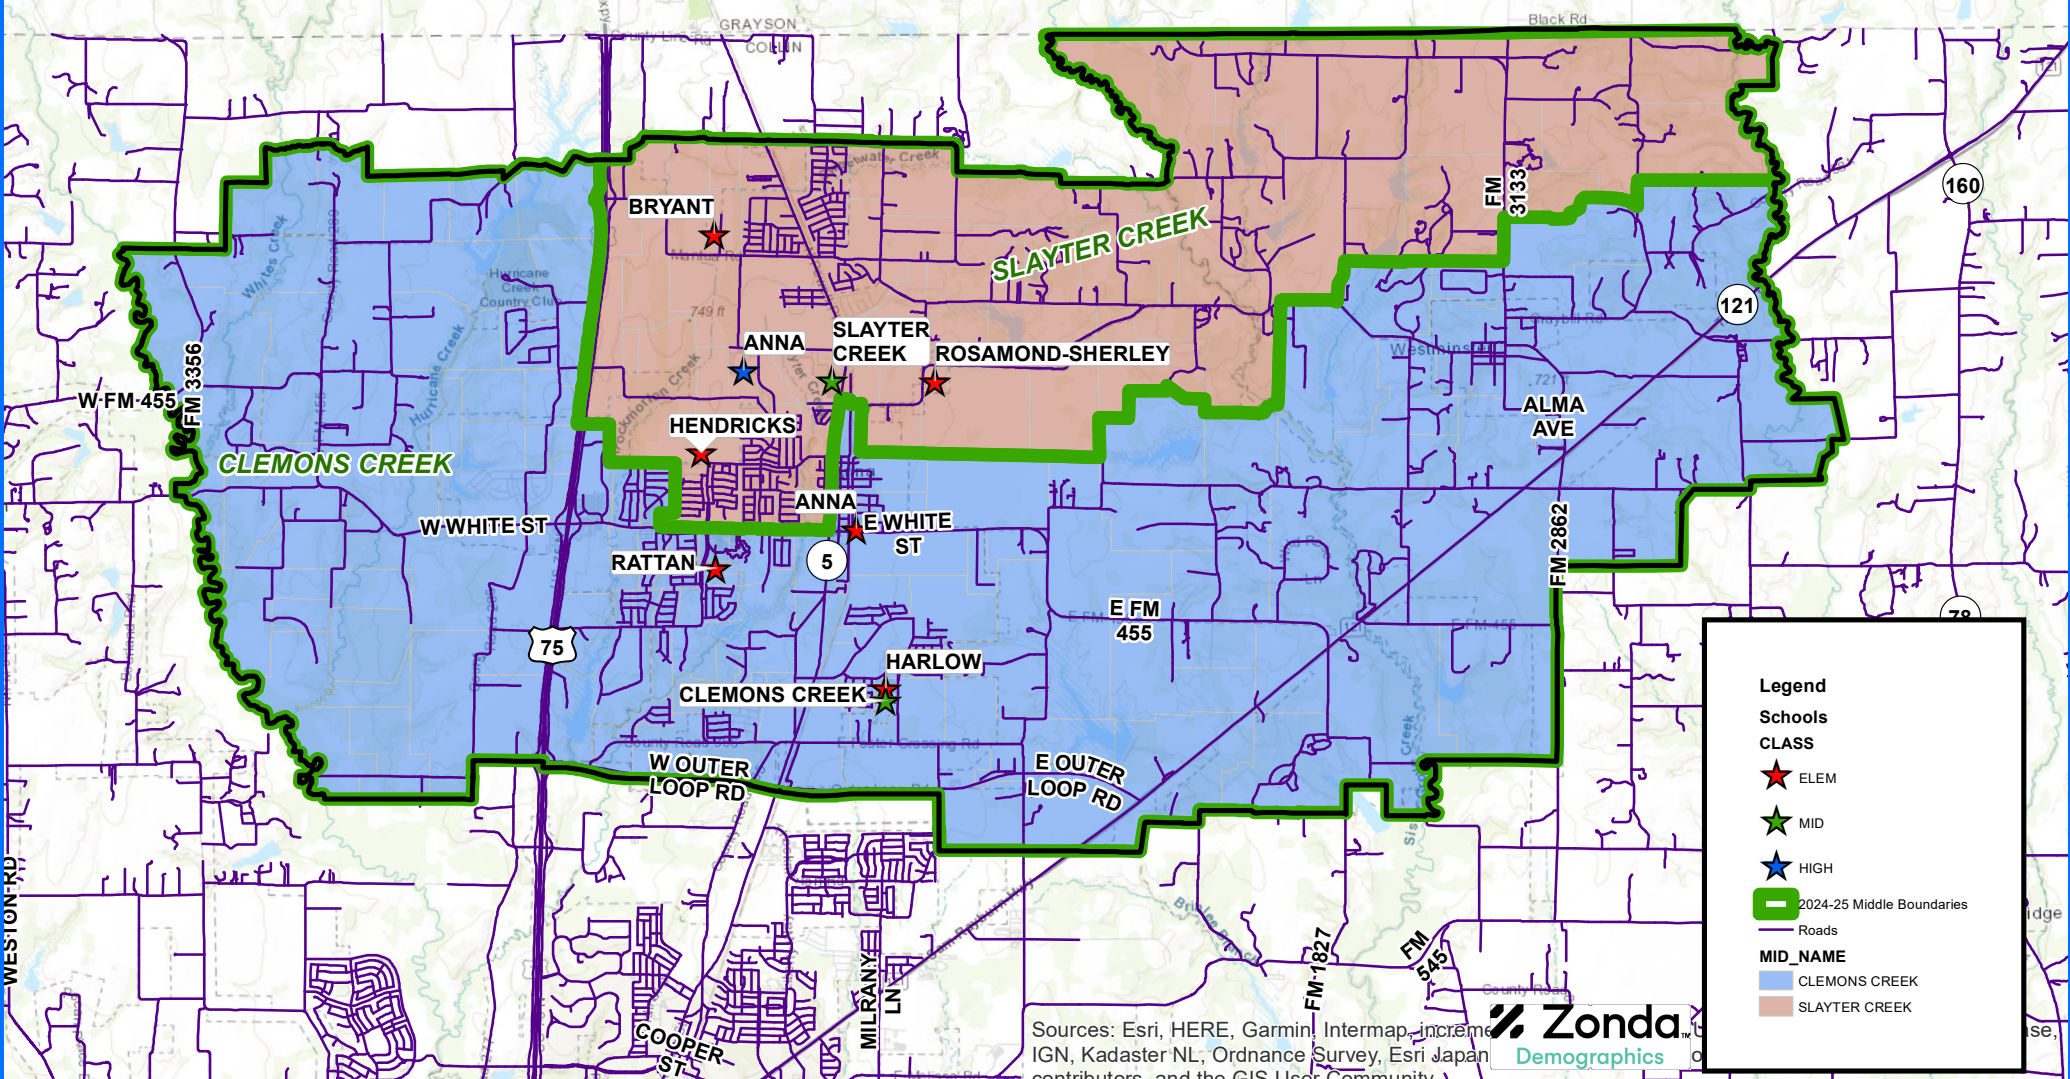

# Anna ISD Middle School Zones

**Legend**

**Schools**

**CLASS**

- ★ ELEM
- ★ MID
- ★ HIGH

**2024-25 Middle Boundaries**

- █

**Roads**

- 

**MID\_NAME**

- █ CLEMONS CREEK
- █ SLAYTER CREEK

Sources: Esri, HERE, Garmin, Intermap, increment P Corp., GEBCO, CNES, Airbus, DigitalGlobe, GeoEye, IGN, Kadaster NL, Ordnance Survey, Esri Japan, Swire, SwireHeliophysics, SwireHeliophysics, SwireHeliophysics, contributors, and the GIS User Community

**Zonda**  
Demographics