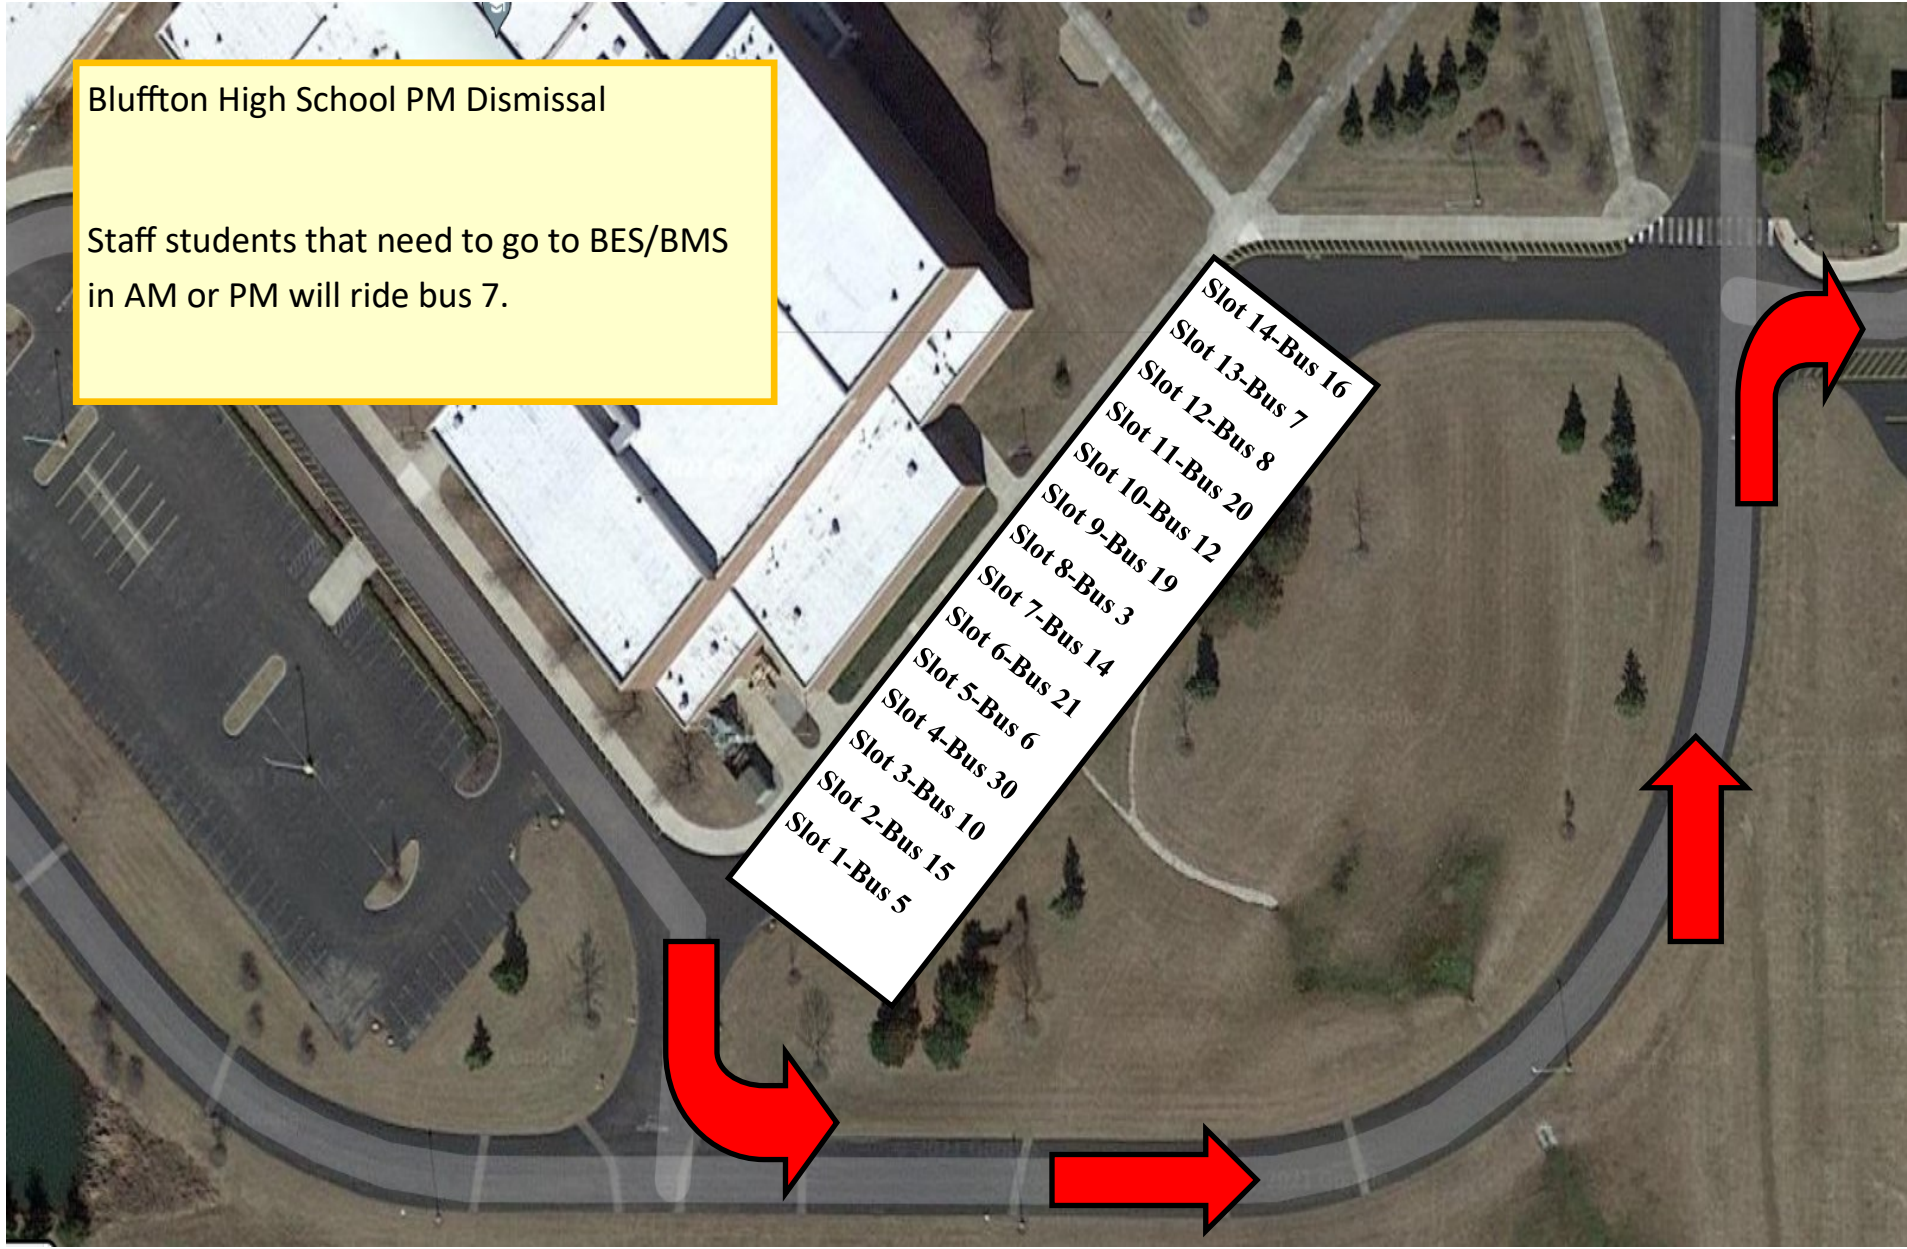

Bluffton High School PM Dismissal

Staff students that need to go to BES/BMS in AM or PM will ride bus 7.

- Slot 14-Bus 16
- Slot 13-Bus 7
- Slot 12-Bus 8
- Slot 11-Bus 20
- Slot 10-Bus 12
- Slot 9-Bus 19
- Slot 8-Bus 3
- Slot 7-Bus 14
- Slot 6-Bus 21
- Slot 5-Bus 6
- Slot 4-Bus 30
- Slot 3-Bus 10
- Slot 2-Bus 15
- Slot 1-Bus 5