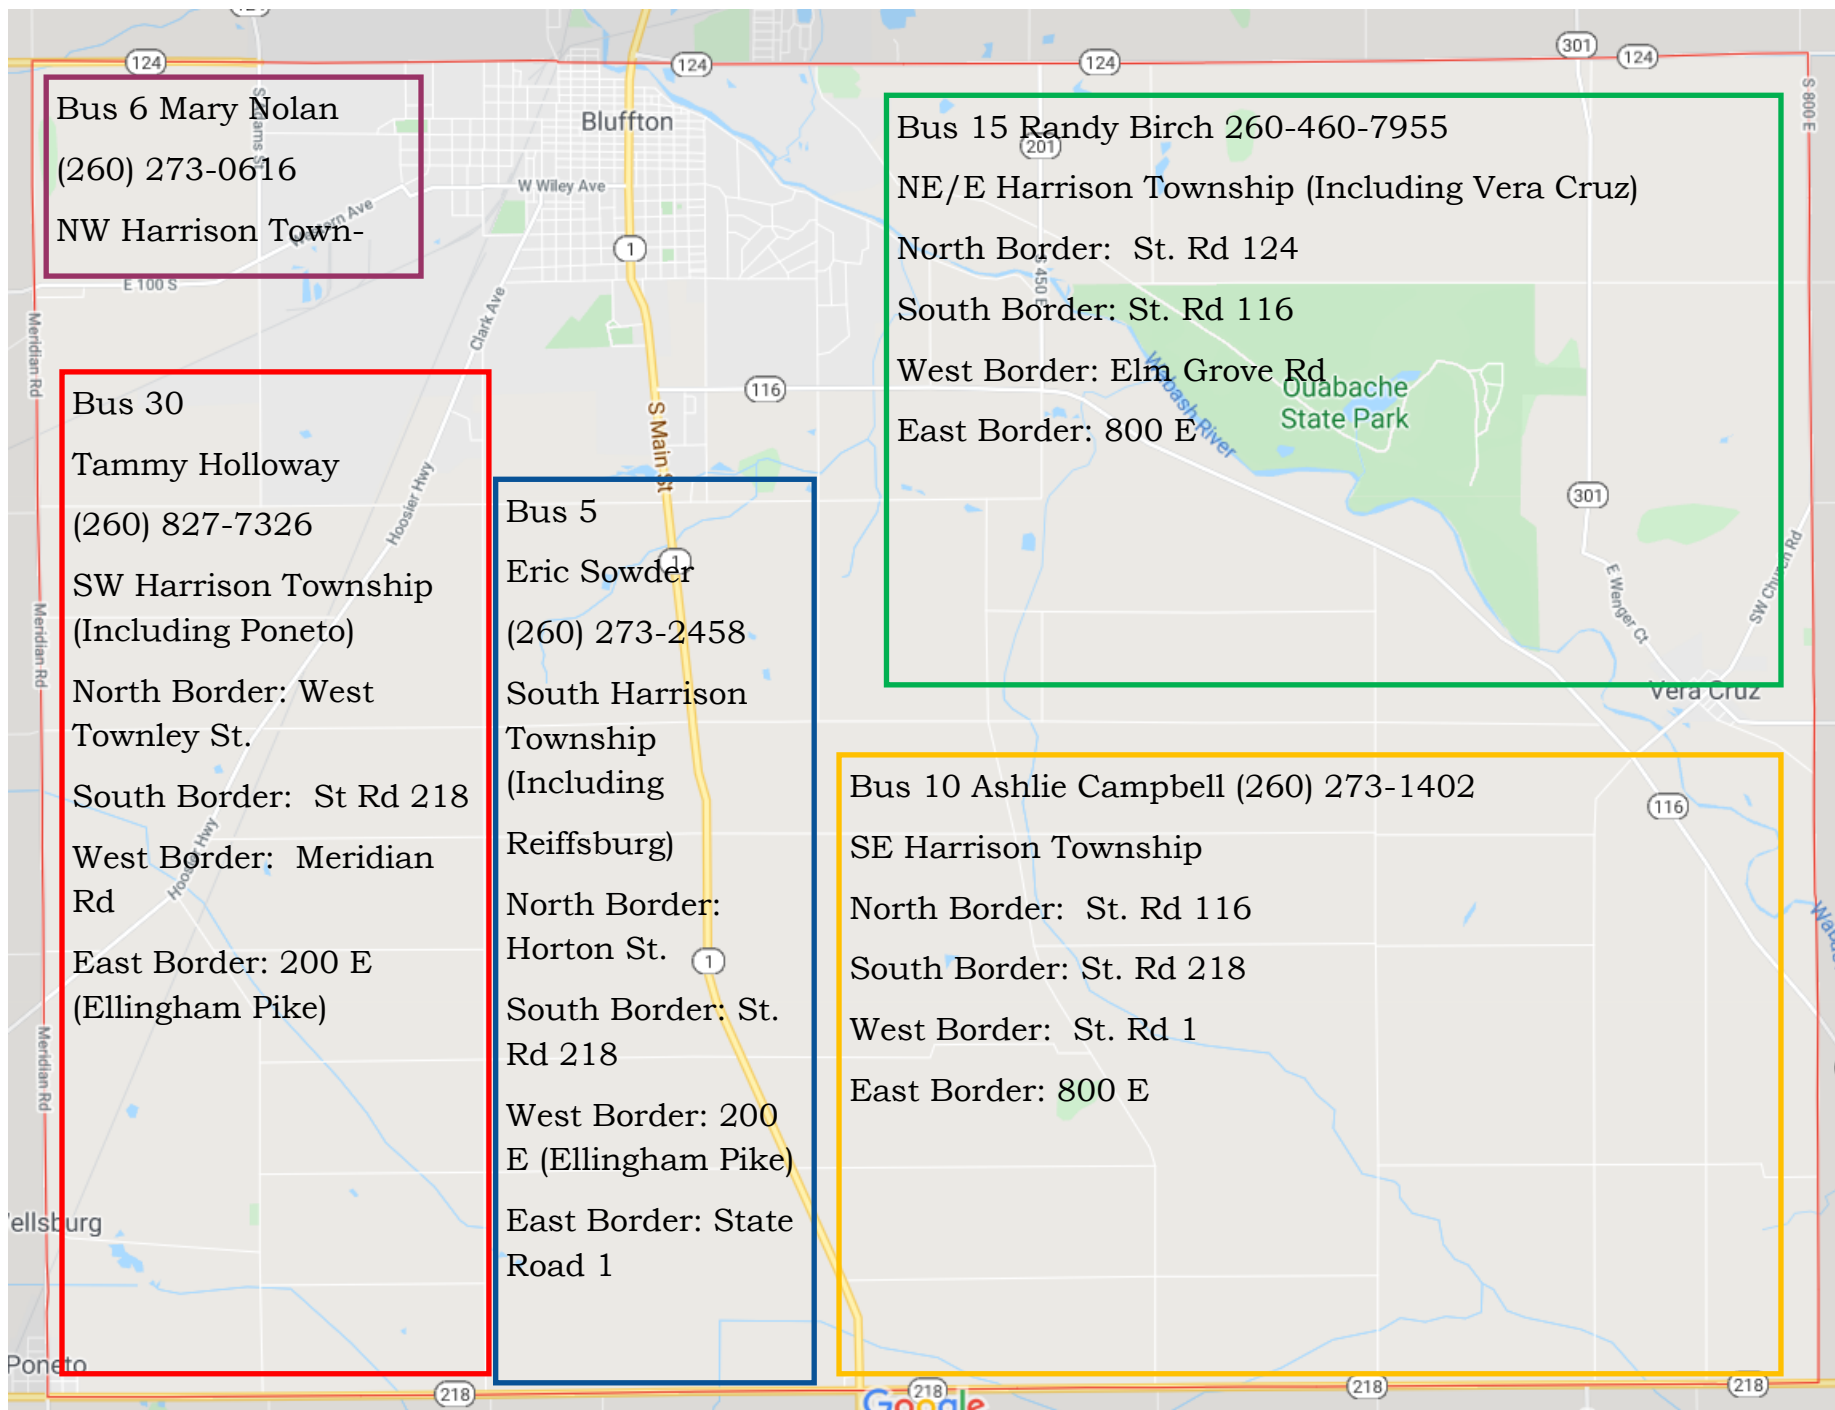

BLUFFTON-HARRISON **MSD**

2025-2026 Bus Rider Policy

A reminder of bus transportation procedures: Students will have one bus that they ride to and from school. Parents will not be able to make changes during the school day from one bus to another. Any change that can happen would be only to go from being a bus rider to a car rider, walker, or to attend childcare.

For further information about BHMSD Transportation policies and procedures, visit: www.bhmsd.org/services/transportation

Bus 6 Mary Nolan
 (260) 273-0616
 NW Harrison Town-

Bus 15 Randy Birch 260-460-7955
 NE/E Harrison Township (Including Vera Cruz)
 North Border: St. Rd 124
 South Border: St. Rd 116
 West Border: Elm Grove Rd
 East Border: 800 E

Bus 30
 Tammy Holloway
 (260) 827-7326
 SW Harrison Township
 (Including Poneto)
 North Border: West
 Townley St.
 South Border: St Rd 218
 West Border: Meridian
 Rd
 East Border: 200 E
 (Ellingham Pike)

Bus 5
 Eric Sowder
 (260) 273-2458
 South Harrison
 Township
 (Including
 Reiffsburg)
 North Border:
 Horton St.
 South Border: St.
 Rd 218
 West Border: 200
 E (Ellingham Pike)
 East Border: State
 Road 1