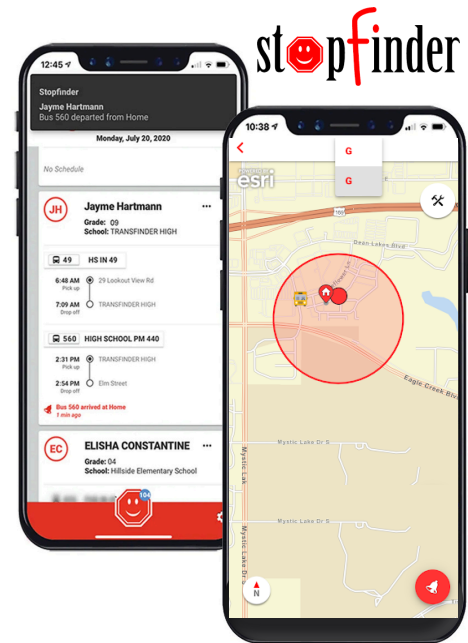

Thanks to Shakopee's partnership with Palmer Bus Service, families, starting in the 2025-26 school year, can now access safe and accurate, up-to-the-minute PreK-12 bus route information right on a smart phone or tablet.

STOPFINDER ALLOWS APPROVED GUARDIANS TO EASILY:

- ✔ See bus pick-up /drop-off times and locations.
- ✔ Track your child's bus location during their active route.
- ✔ Get alerts when the bus is near.
- ✔ Share access with caregivers, your child and/or family members.

(PreK-12 bus times/locations are also available in Infinite Campus)

USING STOPFINDER EFFECTIVELY

Keep in mind that the Stopfinder app is strictly for bus route information. For important updates like weather adjustments, emergency notifications or safety alerts, please continue to rely on official Shakopee Public Schools communication channels (i.e. email, phone and text). Stopfinder does not allow direct messaging or tracking of non-family members.

SAFETY & PEACE OF MIND

Stopfinder uses the same reliable system for planning bus routes and integrates directly with Infinite Campus. Shakopee has worked closely with its District's Crisis & Safety Coordinator and Technology Team to ensure the same safety measures and data protection elements are in place with Stopfinder.

Did You Know:

Every type of vehicle used by Palmer Bus Service for Shakopee Public Schools students – including vans and all buses – can be tracked in Stopfinder by approved guardians.

ACCESS THE APP

1. **1. Install:** Get the FREE Stopfinder app.
2. **2. Email:** Find your personal invitation email (sent to the **primary** parent/guardian listed in Infinite Campus).
3. **3. Activate:** Click the link in the email (one per household).
4. **4. Explore:** See schedules, create alerts (like when the bus is near!) and share with others.

You'll receive the email when bus routes are ready for the school year or soon after a new route is assigned. Don't wait too long – the link expires in 30 days!

STOPFINDER SUPPORT TEAM

Questions related to route information: Palmer Bus Services
952.445.1166 / transportation@shakopee.k12.mn.us

App Troubleshooting: Visit the Stopfinder FAQ at stopfinder.com/faq/

Never received initial email for set-up or invitation has expired? Submit a help inquiry to bit.ly/SPSStopfinderHelp

Scan the appropriate QR code or browse the app store on your device to download the Stopfinder.