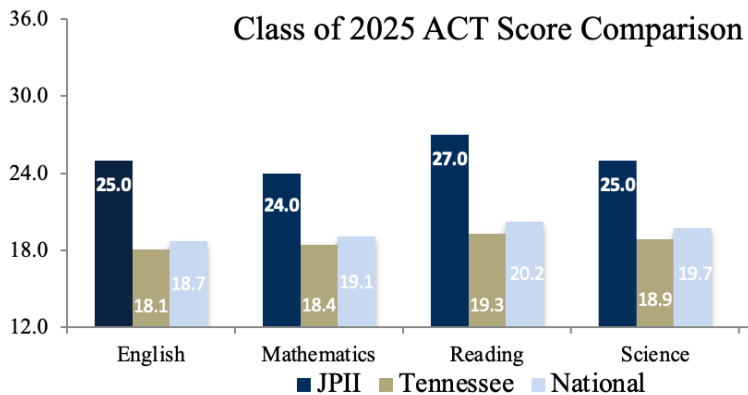

Class of 2025 ACT Scores

	Middle 50%	Mean
English	21-28	24
Math	19-28	24
Reading	22-32	27
Science	23-27	25
Composite	21-28	25

114 students

2022-2025 ACT Scores

	Mean
English	25
Math	24
Reading	27
Science	25
Composite	25

Because Tennessee is an ACT-dominant state, the majority of our seniors choose not to take the SAT. For this reason, we include ACT data only to give the most accurate view of the entire class.

Transportation

Our students come from 157 feeder schools in Middle Tennessee and Kentucky. JPII provides five bus routes to accommodate the needs of our students, and to ensure that transportation is not a barrier for those who wish to attend. Our bus system also allows those without transportation to participate in after school activities.

Post-Secondary Plans

The 114 graduates of the Class of 2025 were accepted to 187 different colleges in 36 states and 2 different countries. They enrolled in 51 different colleges in 22 states. They earned a collective $11,509,824 in scholarship. The Class of 2025 included 15 students who will play a sport at the collegiate level. In addition, the members of the Class of 2025 volunteered over 15,000 hours of service to communities in Sumner and surrounding counties.

Hand in Hand Options

The Hand in Hand Options (HIHO) program provides students with intellectual and developmental disabilities the opportunity for full inclusion and a Catholic education. HIHO peer mentors provide support, assist teachers, and work to build a relationship based on friendly learning.

Internships

Students who are interested in gaining real world experience can apply to complete an internship. This program requires an additional commitment outside of the school day. Students work to develop their interests and job skills.

Knights Success Program

The Knights Success Program coordinates academic support and accommodations. Through the course students learn accountability, create strategies to succeed, and learn to recognize their individual learning style.

- 29 Varsity and 11 JV Sports
- 4 Art Concentrations: Choral, Theatrical, Visual, Instrumental
- 20+ Clubs and Student Organizations

House System

The JPII House System consists of six different houses - Clement, Gregory, John, Leo, Peter, and Pius. Students are assigned to a house upon enrollment and remain in that house through graduation. The House System creates smaller communities within the school to encourage friendship, promote school spirit, and develop student leadership. The student-led House Council works with faculty to plan social events, school spirit days, and acts as a form of student government.