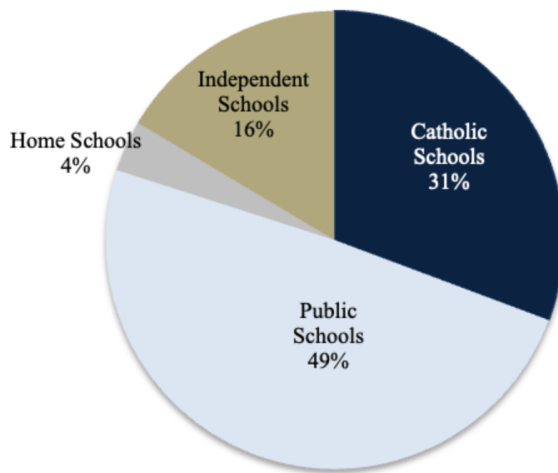

POPE SAINT JOHN PAUL II PREPARATORY SCHOOL

117 Caldwell Drive • Hendersonville, TN 37075 • 615-822-2375 • jp2prep.org

Faith Leads Us Beyond Ourselves.

Inspired by faith, Pope Saint John Paul II Preparatory School prepares students to be strong in mind, body, character, and spirit for lives of learning and service according to the Gospel.

School and Community

Pope Saint John Paul II Preparatory School is a grade 6-12 school sponsored by the Catholic Diocese of Nashville, Tennessee. JPPII's program offers a demanding college preparatory curriculum for Catholic and non-Catholic students from over 55 zip codes in both middle Tennessee and Kentucky. The school opened in August 2002 and graduated its first class in May 2005. Total enrollment is 694 grades 6-12 and 453 in grades 9-12. The middle school welcomed its inaugural class in the fall of 2021. The campus sits on 66 acres in Hendersonville, a rapidly growing suburb just north of Metropolitan Nashville.

- Students in Grades 9-12 453
- Teaching Faculty 62
- Student-Teacher ratio 11:1
- Students of Color 25%
- Catholic Students 56%
- Students Receiving Financial Aid 28%

Accreditation

Southern Association of Independent Schools
Cognia (Formerly the Southern Association of Colleges and Schools)

Class Rank Information

There are **111 students enrolled in the Class of 2026**. In an effort to promote a cooperative learning environment and to mitigate unhealthy competition among students, the school **does not report student rank in class**.

Dr. Erick Chittle
President

Jennifer Dye
Principal

Bobbie Caine
Director of Counseling
615-590-6048
bobbie.caine@jp2prep.org

Kelly Hogan
School Counselor
615-590-6046
kelly.hogan@jp2prep.org

Lien Linero
School Counselor
615-590-6047
lien.linero@jp2prep.org

Karen Brown
Registrar
karen.brown@jp2prep.org

Admissions
admissions@jp2prep.org

Graduation Requirements

English (4)   Fine Arts (2)
Mathematics (4)   PE (1)
Science (3)   Electives (9)
Social Studies (3)
Theology (4)
World Language (2)

Each year at JPPII, students complete eight credits.