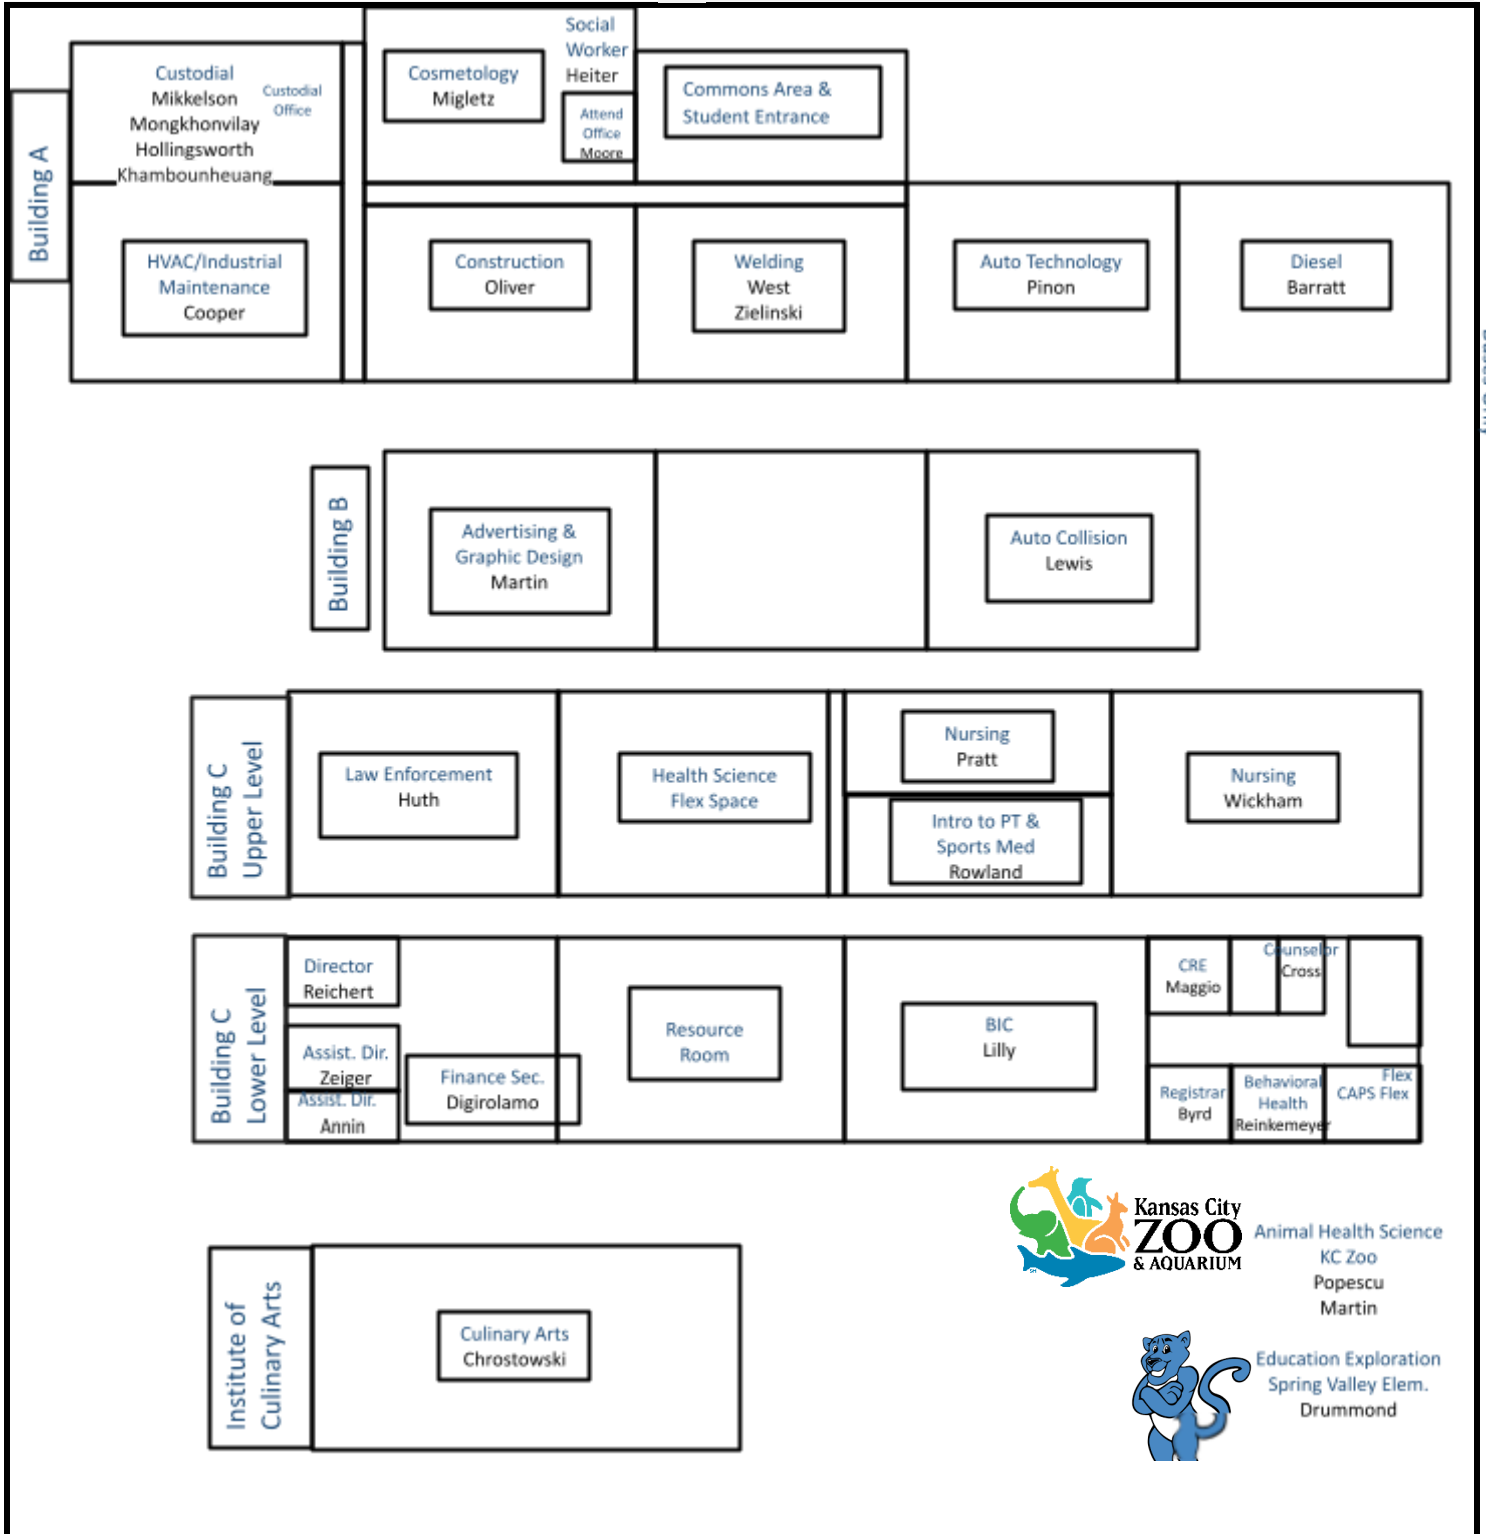

Drive to Parking Lot

Buses Only

<-Raytown (West)

350 Highway

To Lee's Summit ->

Kansas City ZOO & AQUARIUM
 Animal Health Science
 KC Zoo
 Popescu
 Martin

Education Exploration
 Spring Valley Elem.
 Drummond