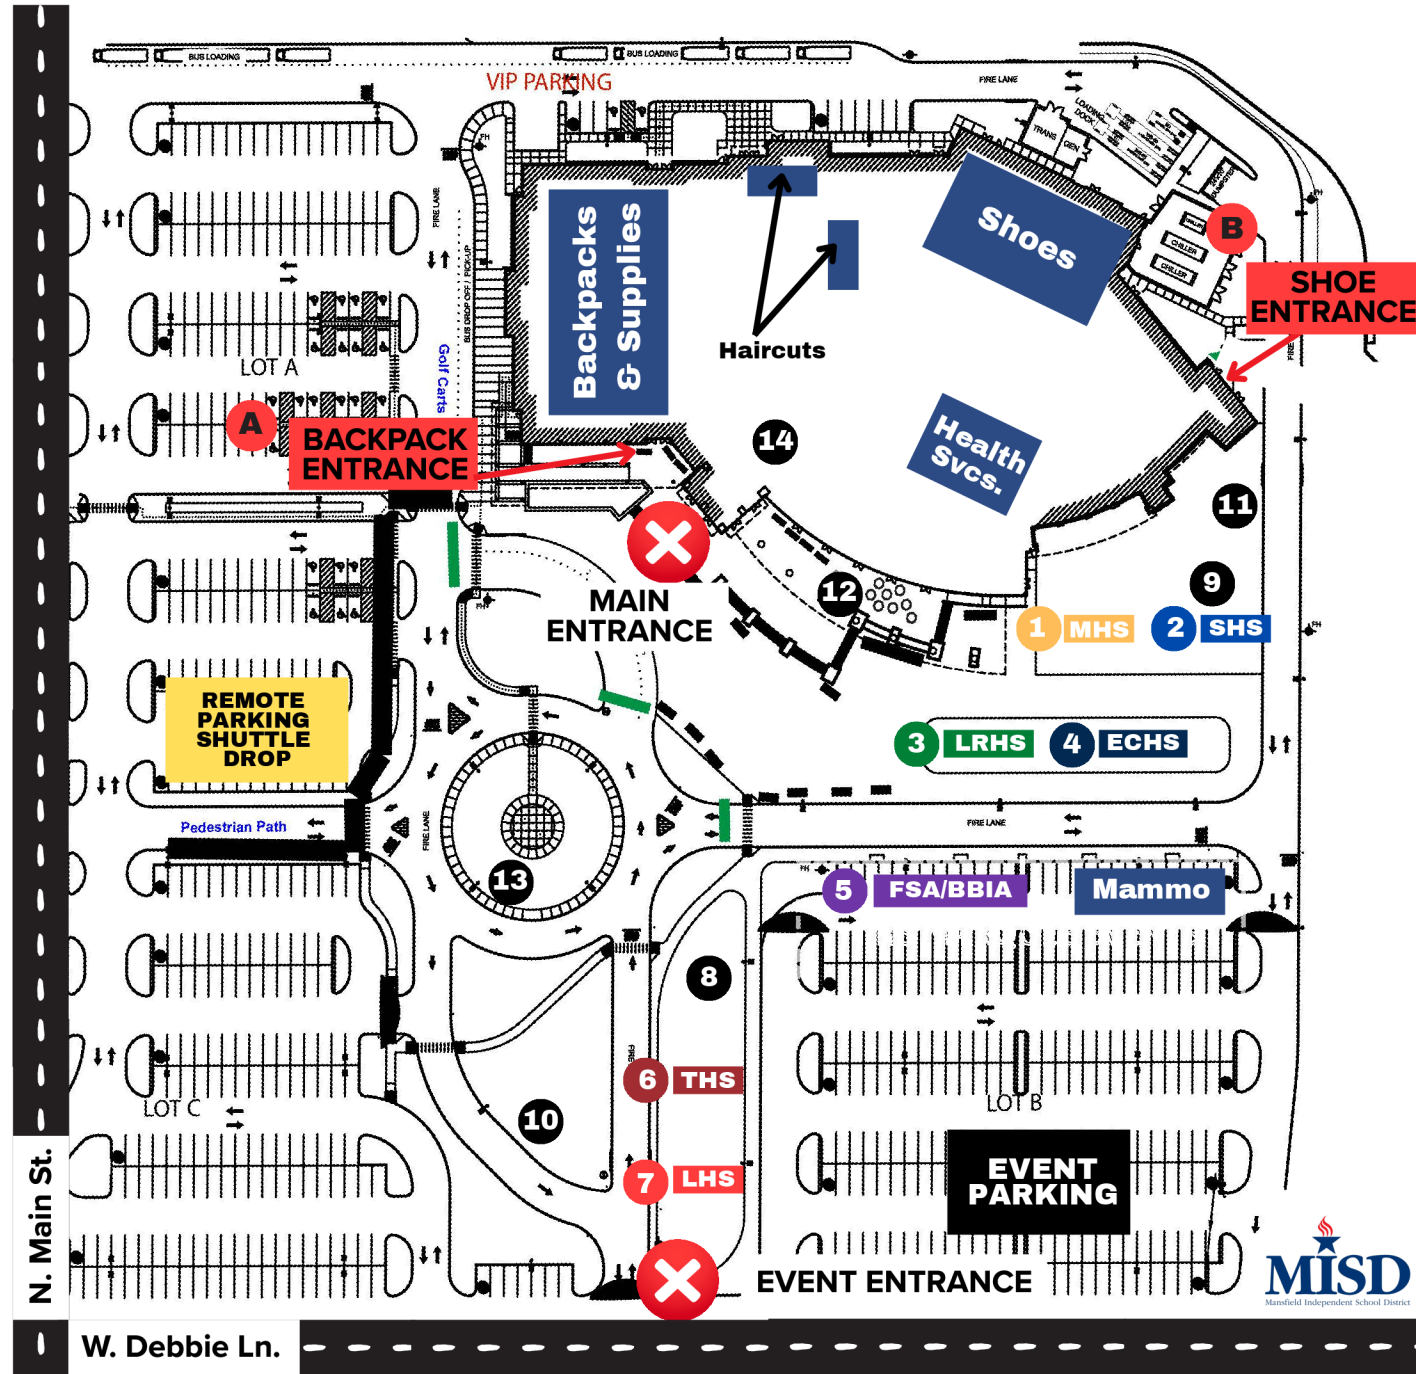

# Mansfield ISD's 10<sup>th</sup> Annual

**Saturday, August 2, 2025**  
7:30 a.m. to Noon

Dr. Jim Vaszauskas Center for the Performing Arts  
1110 W. Debbie Ln. Mansfield, TX

- A Backpacks**
- B Shoes**
- 1 Mansfield High School**
- 2 Summit High School**
- 3 Lake Ridge High School**
- 4 Early College High School**
- 5 Frontier STEM Academy/BBIA**
- 6 Timberview High School**
- 7 Legacy High School**
- 8 9 10 Bounce Houses**
- 11 Dunk Tank**
- 12 Fine Arts Stage**
- 13 Kona Ice**
- 14 Information Booth**

## 1 Mansfield High School Feeder Pattern

- Charlene McKinzey Middle School
- Brooks Wester Middle School
- Rogene Worley Middle School
- Asa Low Intermediate School
- Alma Martinez Intermediate School
- Mary Orr Intermediate School
- JL Boren Elementary School
- Willie Brown Academy
- Erma Nash Elementary School
- Annette Perry Elementary
- Martha Reid Leadership Academy

## 2 Summit High School Feeder Pattern

- T.A. Howard Middle School
- Cross Timbers Intermediate School
- Charlotte Anderson Prep Academy
- Kenneth Davis Elementary School
- Glenn Harmon Elementary School
- Carol Holt Elementary School
- D. P. Morris Elementary School
- Roberta Tipps Elementary School

## 3 Lake Ridge High School Feeder Pattern

- Danny Jones Middle School
- Mary Lillard Intermediate School
- Anna May Daulton Elementary School
- Judy K. Miller Elementary School
- Brenda Norwood Elementary School
- Elizabeth Smith Innovative Learning Academy
- Cora Spencer Elementary School