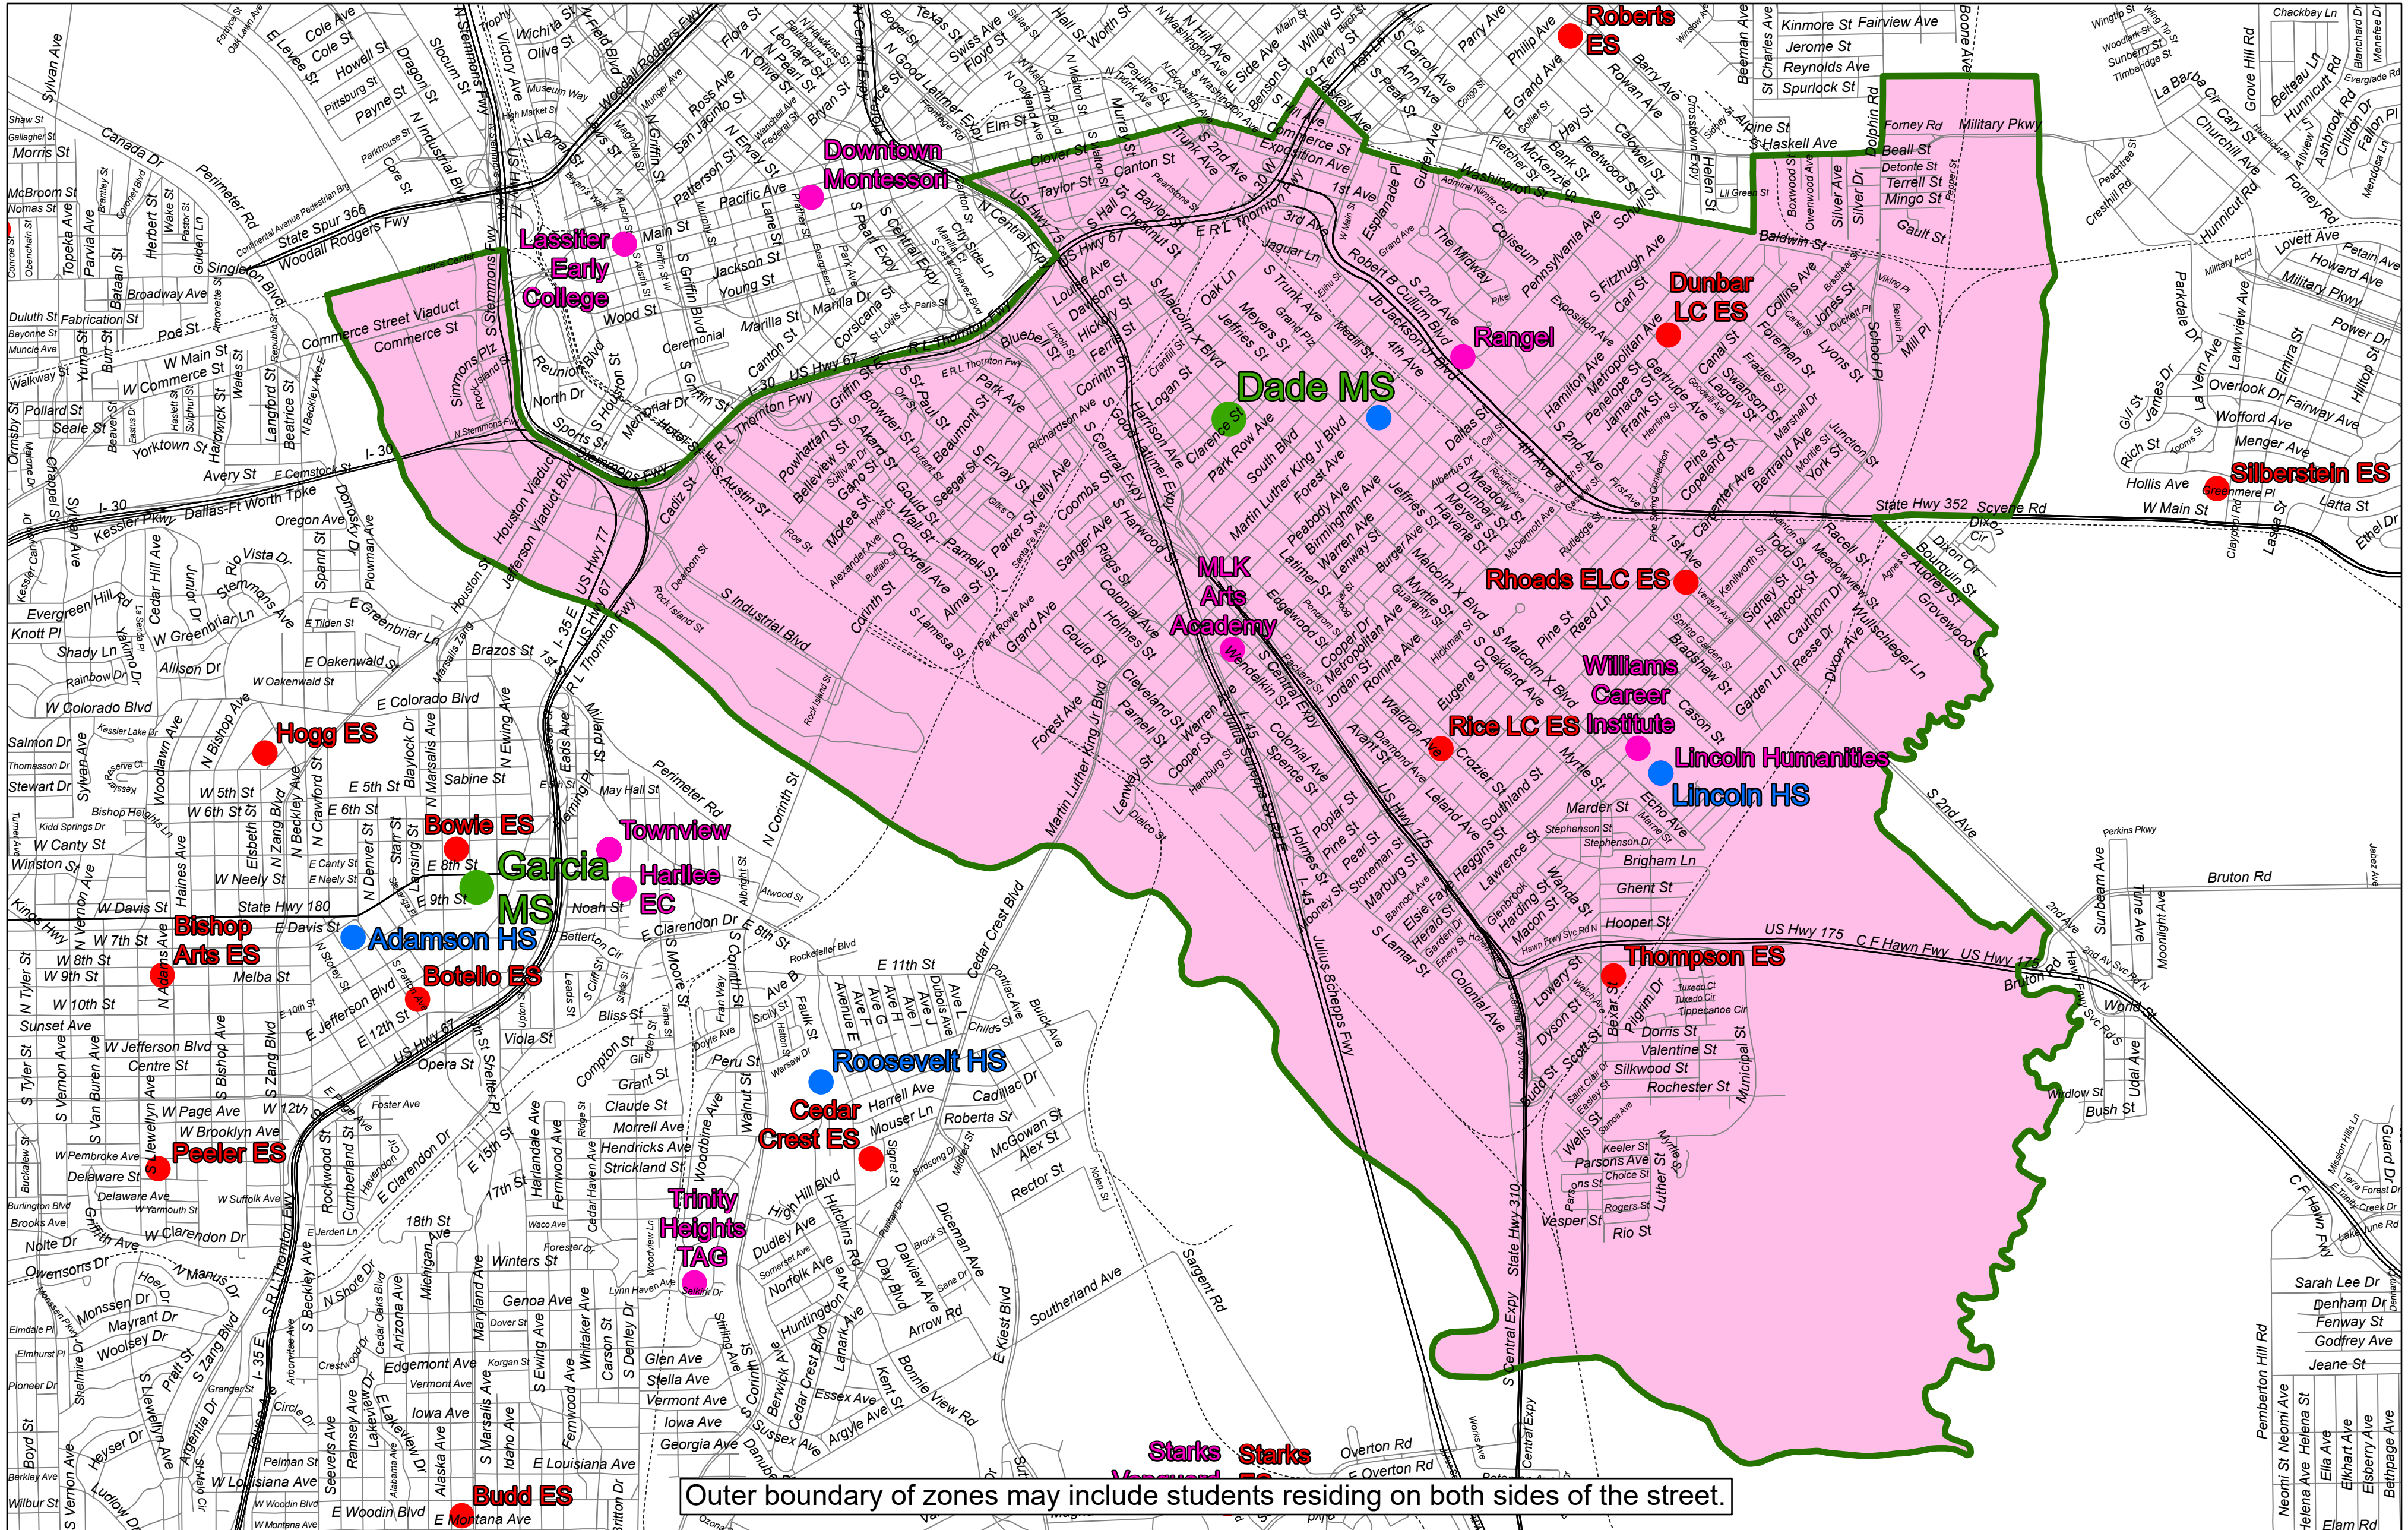

## 2025-2026 | Attendance Zone

# Billy Earl Dade Middle School

Grades 6-8

Attendance Option: Students residing in the Roberts attendance zone have the option to attend Dade M.S. and Madison H.S. for grades 6 through 12.

Outer boundary of zones may include students residing on both sides of the street.