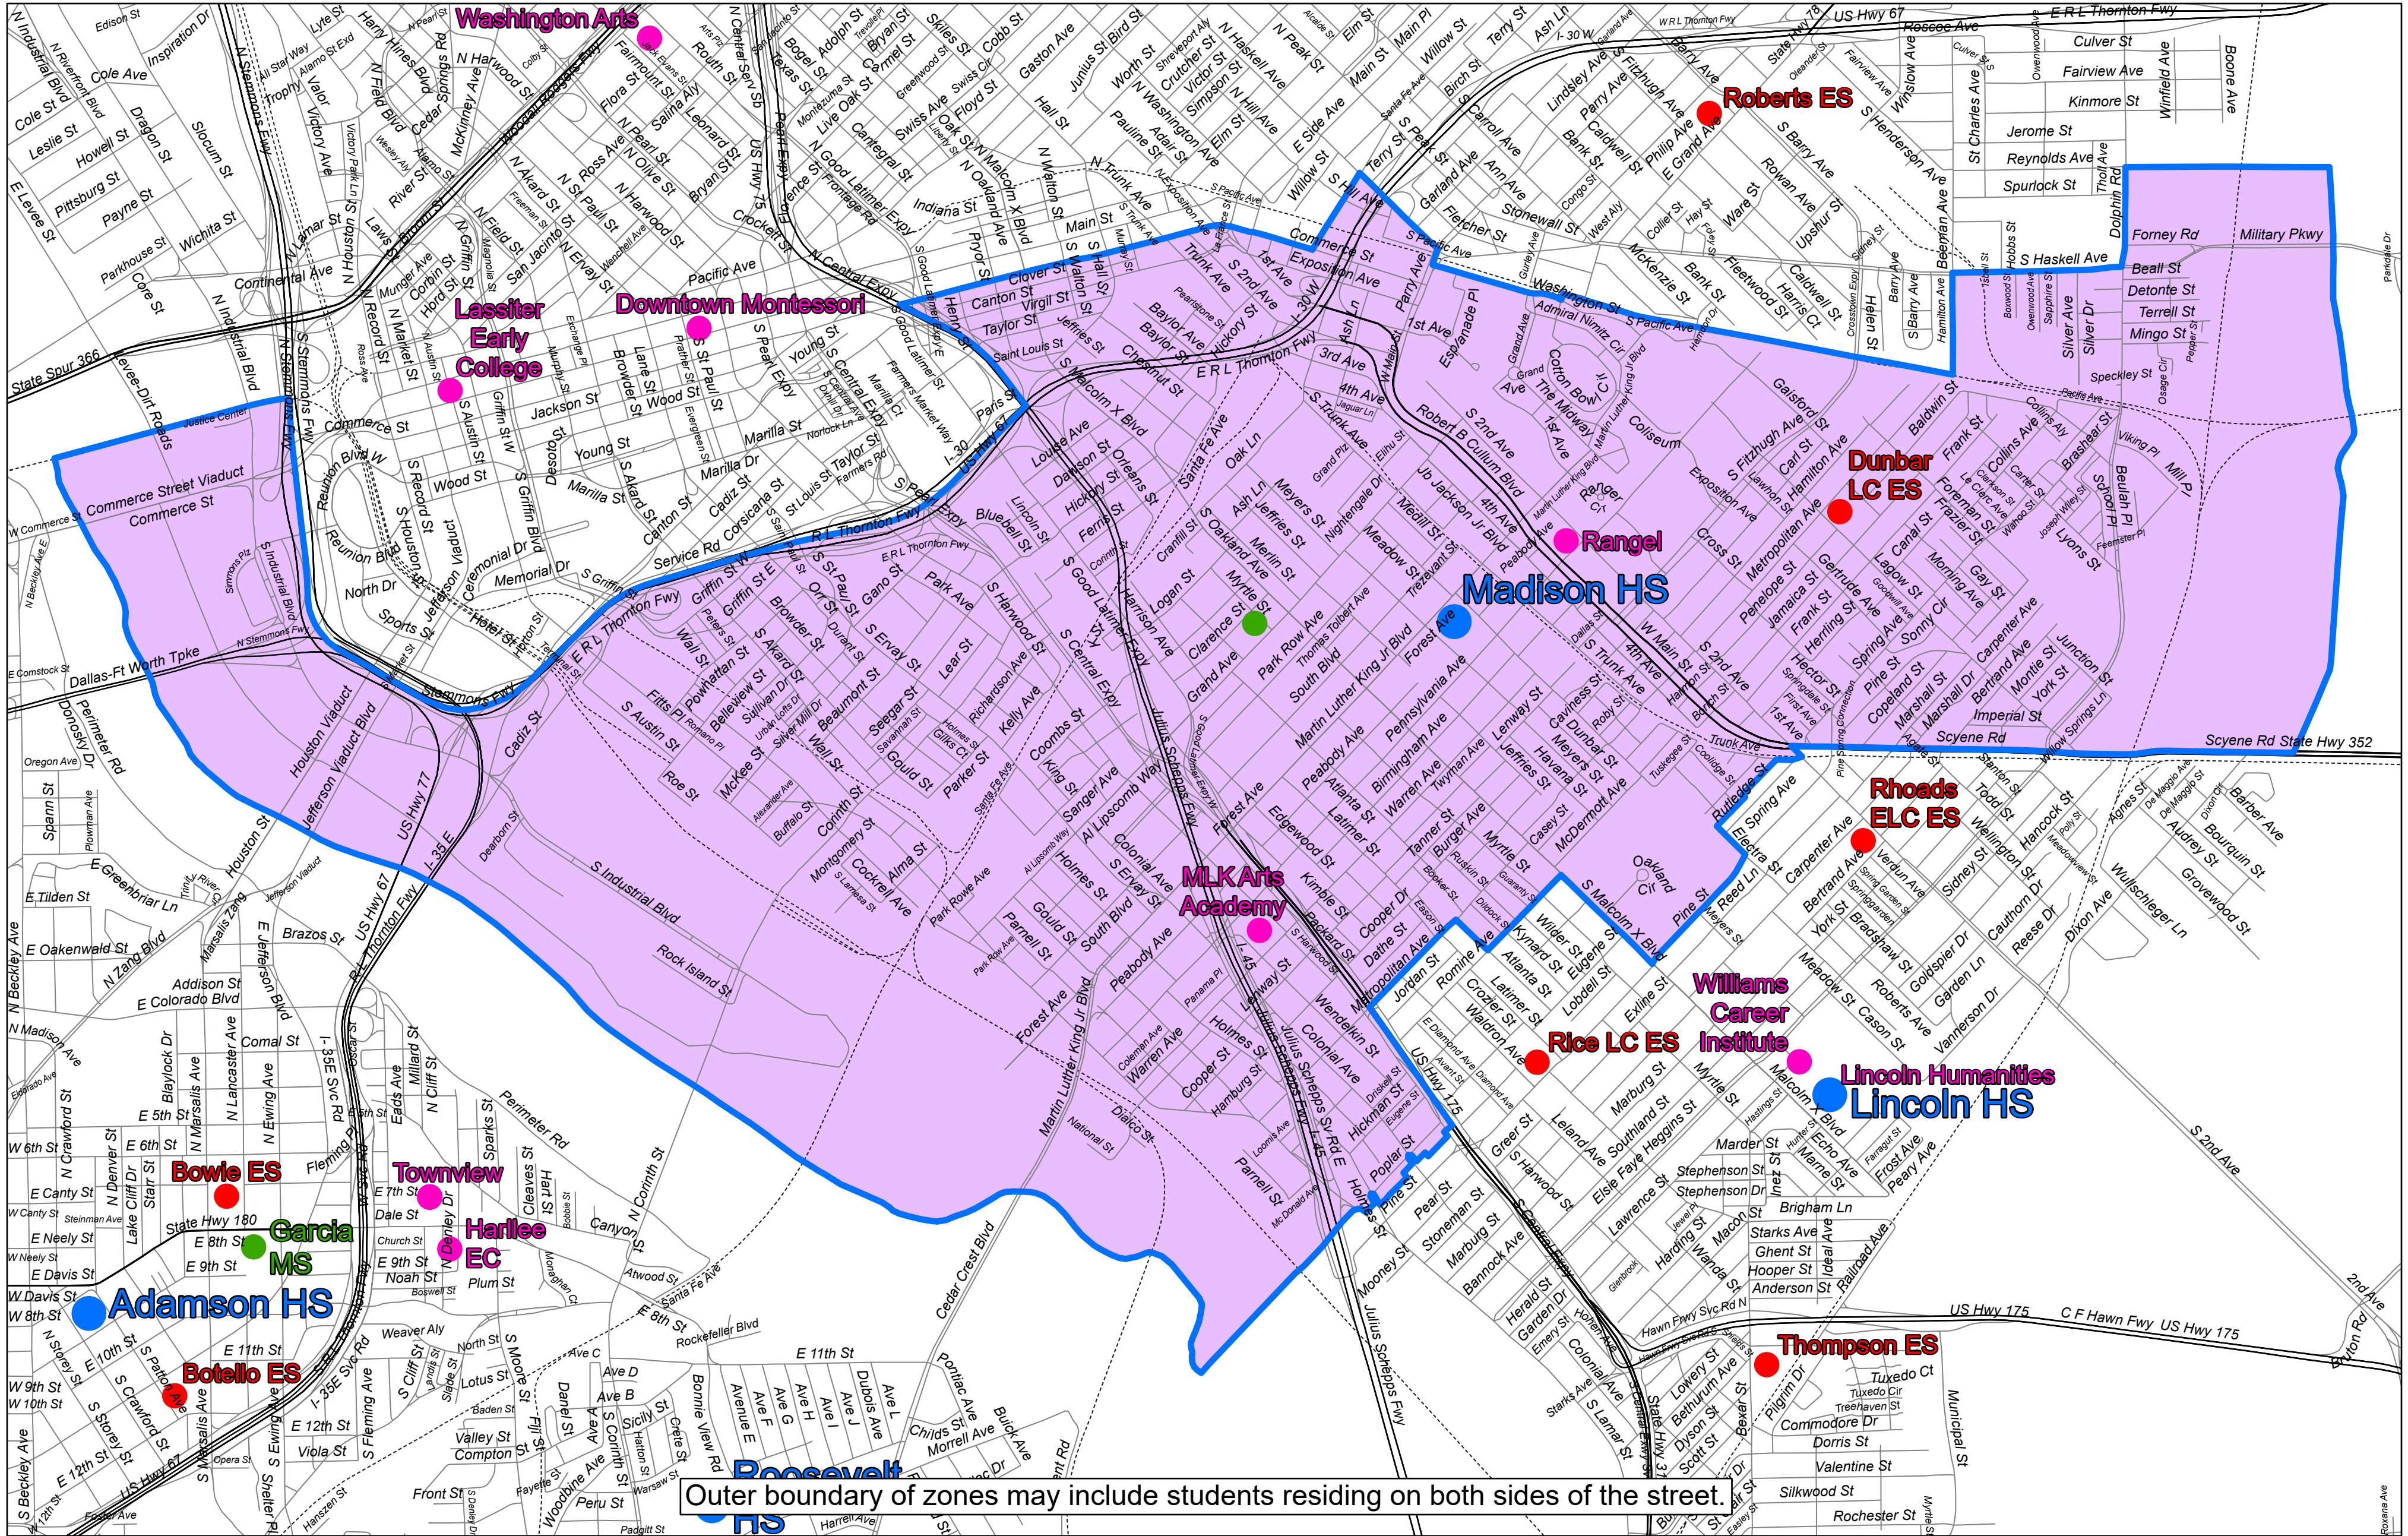

2025-2026 | Attendance Zone  
**James Madison High School**

Grades 9-12

Attendance Option: Students residing in the Roberts attendance zone have the option to attend Dade M.S. and Madison H.S. for grades 6 through 12.

Outer boundary of zones may include students residing on both sides of the street.

Usage Disclaimer

The GIS and Demographic Analysis department provides the data within this map document for informational purposes. The information included is not guaranteed and is intended for reference only. If you find a data item is in need of correction, please contact the GIS and Demographic Analysis department at (972) 925-3487.